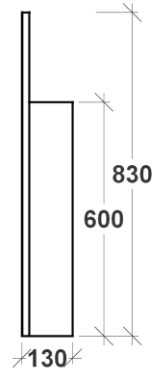

ZION MIRROR CABINET SPECIFICATIONS

RIFCO

EST. 1975

SIDE VIEW

FRONT VIEW

ALL SIZES SHOWN ARE NOMINAL & SHOULD BE CHECKED PRIOR TO INSTALLATION