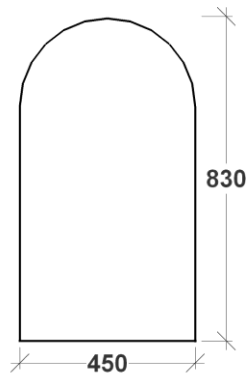

ZION MIRROR CABINET SPECIFICATIONS

RIFCO

EST. 1975

SIDE VIEW

FRONT VIEW

ALL SIZES SHOWN ARE NOMINAL & SHOULD BE CHECKED PRIOR TO INSTALLATION