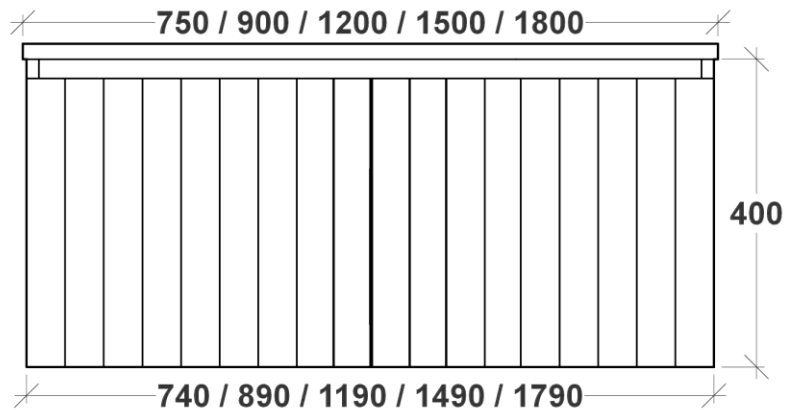

WALL HUNG SIDE VIEW

FRONT VIEW

ALL SIZES SHOWN ARE NOMINAL & SHOULD BE CHECKED PRIOR TO
INSTALLATION