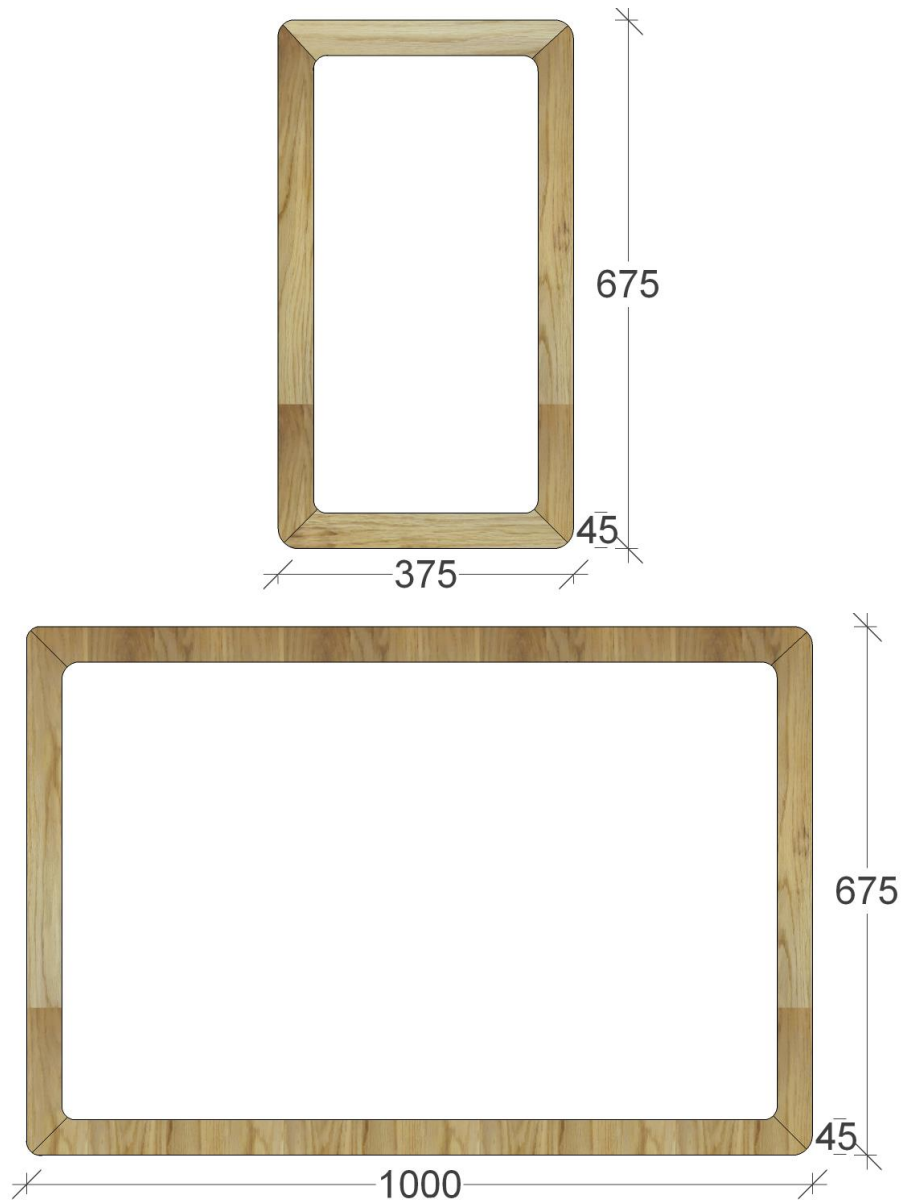

WILLOW MIRROR SPECIFICATIONS

RIFCO

EST. 1975

ALL SIZES SHOWN ARE NOMINAL & SHOULD BE CHECKED PRIOR TO
INSTALLATION