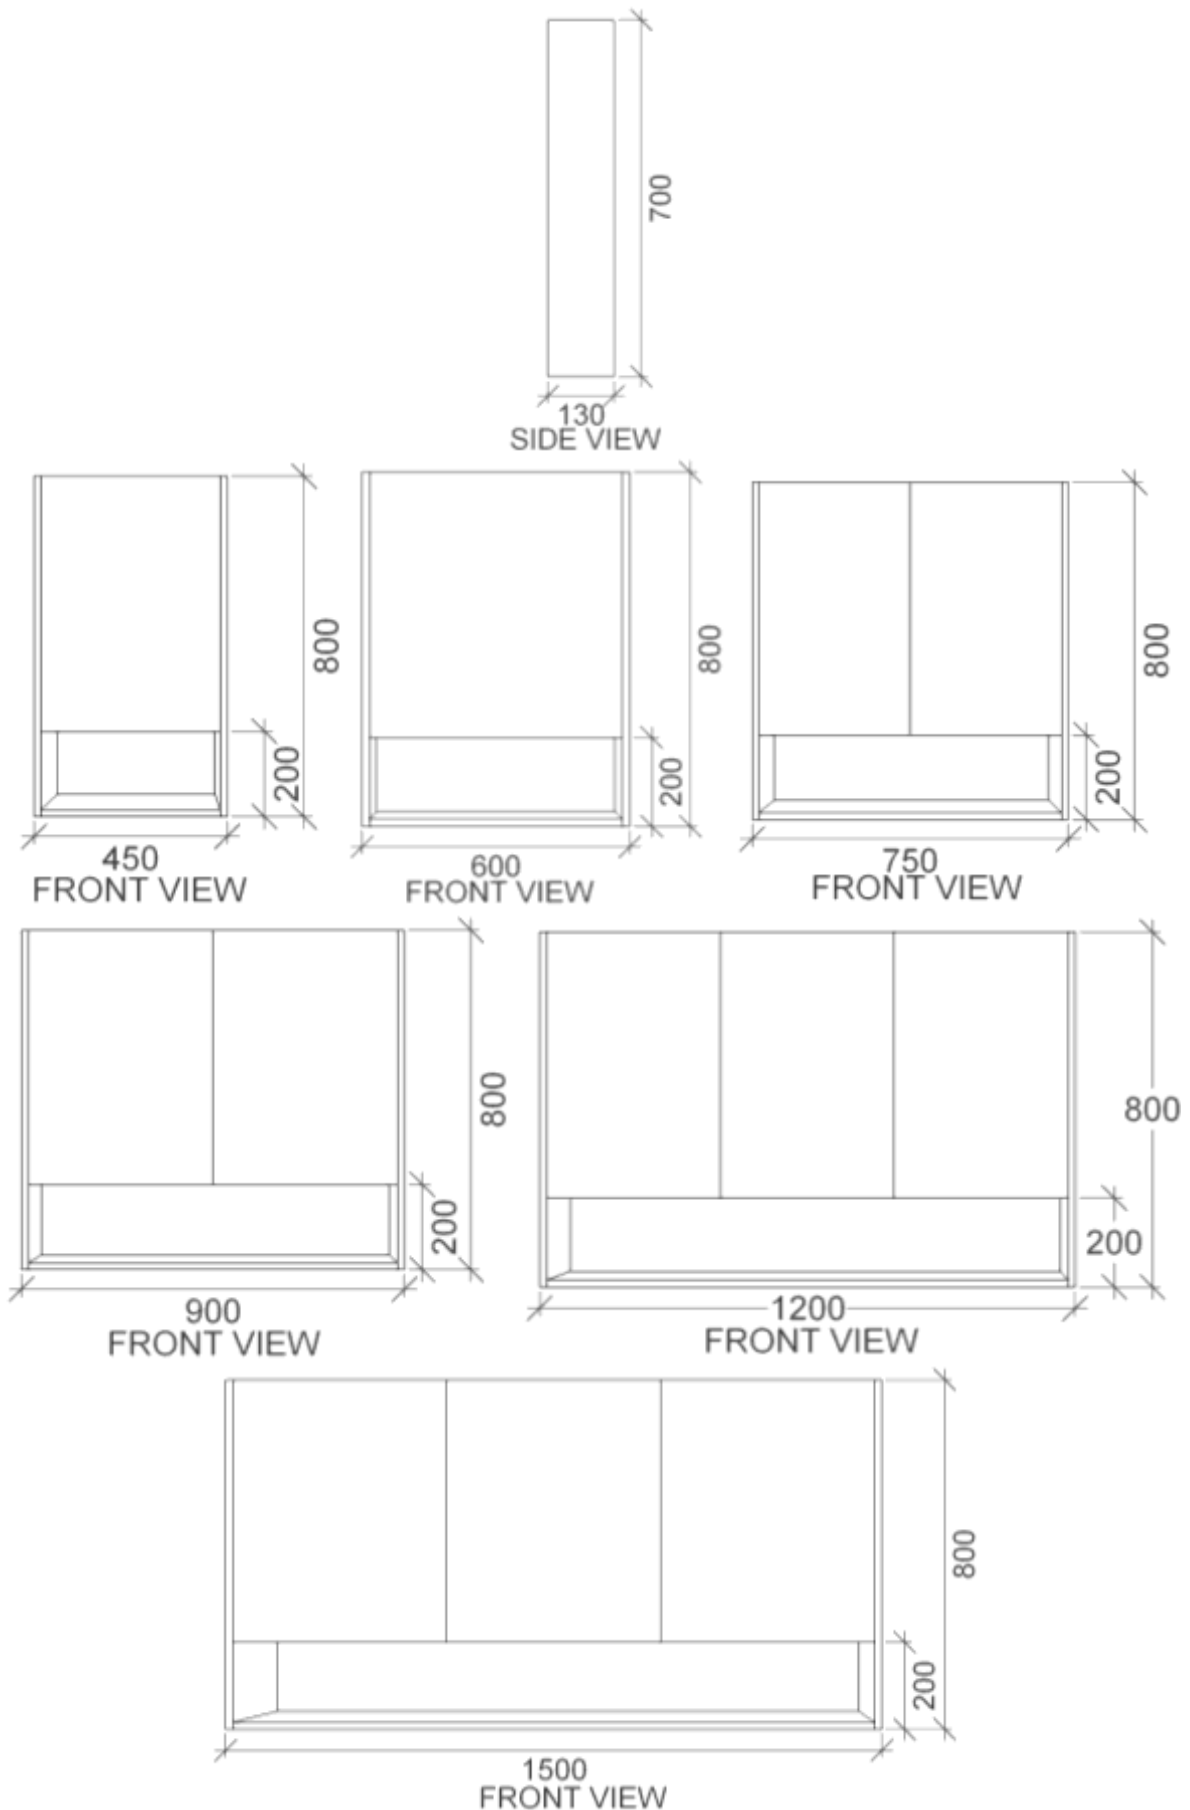

PACIFIC CABINET SPECS

RIFCO

EST. 1975

ALL SIZES SHOWN ARE NOMINAL & SHOULD BE CHECKED PRIOR TO
INSTALLATION