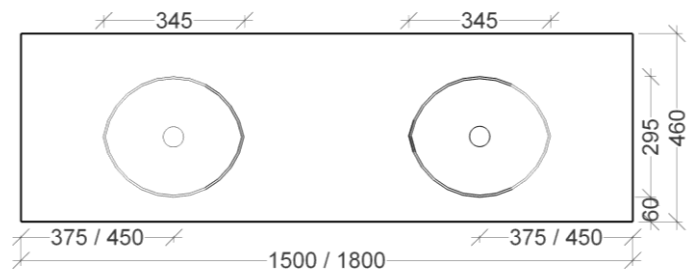

# LUXECRETE™ INTEGRATED TOP SPECIFICATIONS

RIFCO

EST. 1975

CALIBRE

Luxecrete

SIDE VIEW

SINGLE BOWL TOP VIEW

Tap hole behind

Wall taps / offset tap / no tap

DOUBLE BOWL TOP VIEW

Tap hole behind

Wall taps / offset tap / no tap

Available with 0, 1 or 3 tap holes

Tap hole size 35mm

Waste hole size 50mm to suit 40mm plug & waste (supplied)

Available with 0, 1 or 3 tap holes (Not available with Tap Hole Centred Behind)

Tap hole size 35mm Waste hole size 50mm to suit 40mm plug & waste (supplied)

**ALL SIZES SHOWN ARE NOMINAL & SHOULD BE CHECKED PRIOR TO INSTALLATION**