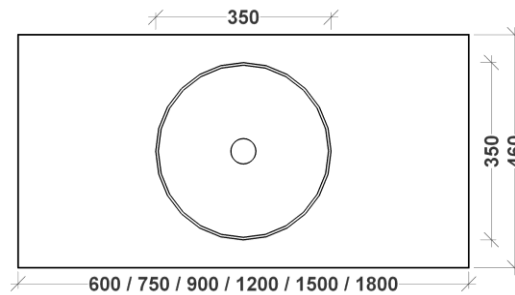

Wall taps / offset tap / no tap

DOUBLE BOWL TOP VIEW

Tap hole behind

Wall taps / offset tap / no tap

Available with 0, 1 or 3 tap holes

Tap hole size 35mm

Waste hole size 50mm to suit 40mm plug & waste (supplied)

# LUXECRETE™ INTEGRATED TOP SPECIFICATIONS

RIFCO

EST. 1975

SOLIS

Luxecrete

SIDE VIEW

SINGLE BOWL TOP VIEW

DOUBLE BOWL TOP VIEW

Available with 0, 1 or 3 tap holes (Not available with Tap Hole Centred Behind)

Tap hole size 35mm Waste hole size 50mm to suit 40mm plug & waste (supplied)

**ALL SIZES SHOWN ARE NOMINAL & SHOULD BE CHECKED PRIOR TO INSTALLATION**