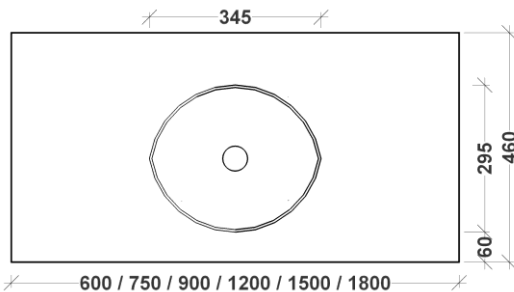

# LUXECRETE™ INTEGRATED TOP SPECIFICATIONS

RIFCO

EST. 1975

CALIBRE

Luxecrete

SIDE VIEW

SINGLE BOWL TOP VIEW

Tap hole behind

Wall taps / offset tap / no tap

DOUBLE BOWL TOP VIEW

Tap hole behind

Wall taps / offset tap / no tap

Available with 0, 1 or 3 tap holes

Tap hole size 35mm

Waste hole size 50mm to suit 40mm plug & waste (supplied)

Available with 0, 1 or 3 tap holes (Not available with Tap Hole Centred Behind)

Tap hole size 35mm Waste hole size 50mm to suit 40mm plug & waste (supplied)

**ALL SIZES SHOWN ARE NOMINAL & SHOULD BE CHECKED PRIOR TO INSTALLATION**