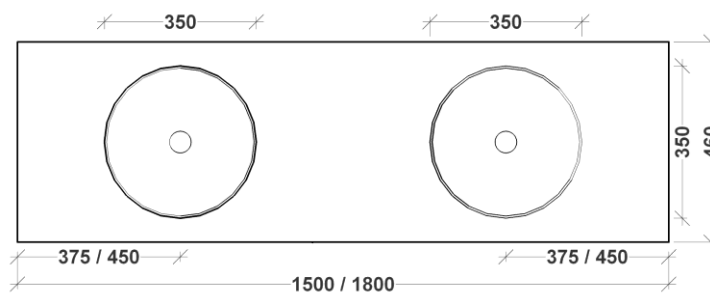

Wall taps / offset tap / no tap

DOUBLE BOWL TOP VIEW

Tap hole behind

Wall taps / offset tap / no tap

Available with 0, 1 or 3 tap holes

Tap hole size 35mm

Waste hole size 50mm to suit 40mm plug & waste (supplied)

# LUXECRETE™ INTEGRATED TOP SPECIFICATIONS

RIFCO

EST. 1975

SOLIS

Luxecrete

SIDE VIEW

SINGLE BOWL TOP VIEW

DOUBLE BOWL TOP VIEW

Available with 0, 1 or 3 tap holes (Not available with Tap Hole Centred Behind)

Tap hole size 35mm Waste hole size 50mm to suit 40mm plug & waste (supplied)

**ALL SIZES SHOWN ARE NOMINAL & SHOULD BE CHECKED PRIOR TO INSTALLATION**