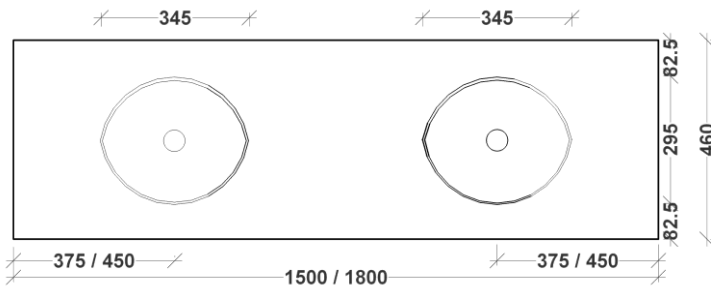

# LUXECRETE™ INTEGRATED TOP SPECIFICATIONS

RIFCO

EST. 1975

CALIBRE

Luxecrete

SIDE VIEW

SINGLE BOWL TOP VIEW

Tap hole behind

Wall taps / offset tap / no tap

DOUBLE BOWL TOP VIEW

Tap hole behind

Wall taps / offset tap / no tap

Available with 0, 1 or 3 tap holes

Tap hole size 35mm

Waste hole size 50mm to suit 40mm plug & waste (supplied)

Available with 0, 1 or 3 tap holes (Not available with Tap Hole Centred Behind)

Tap hole size 35mm Waste hole size 50mm to suit 40mm plug & waste (supplied)

**ALL SIZES SHOWN ARE NOMINAL & SHOULD BE CHECKED PRIOR TO INSTALLATION**