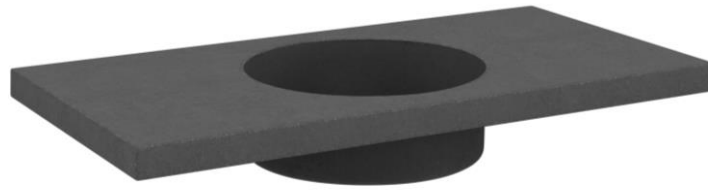

# LUXECRETE™ INTEGRATED TOP SPECIFICATIONS

RIFCO

EST. 1975

CALIBRE

Luxecrete

SIDE VIEW

SINGLE BOWL TOP VIEW

Tap hole behind

Wall taps / offset tap / no tap

DOUBLE BOWL TOP VIEW

Tap hole behind

Wall taps / offset tap / no tap

Available with 0, 1 or 3 tap holes

Tap hole size 35mm

Waste hole size 50mm to suit 40mm plug & waste (supplied)

# LUXECRETE™ INTEGRATED TOP SPECIFICATIONS

RIFCO

EST. 1975

SOLIS

Luxecrete

SIDE VIEW

SINGLE BOWL TOP VIEW

DOUBLE BOWL TOP VIEW