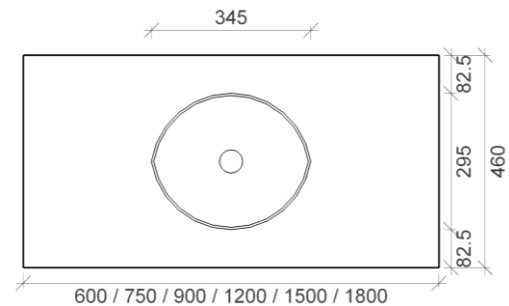

# LUXECRETE™ INTEGRATED TOP SPECIFICATIONS

RIFCO

EST. 1975

CALIBRE

Luxecrete

SIDE VIEW

SINGLE BOWL TOP VIEW

Tap hole behind

Wall taps / offset tap / no tap

DOUBLE BOWL TOP VIEW

Tap hole behind

Wall taps / offset tap / no tap

Available with 0, 1 or 3 tap holes

Tap hole size 35mm

Waste hole size 50mm to suit 40mm plug & waste (supplied)

Available with 0, 1 or 3 tap holes (Not available with Tap Hole Centred Behind)

Tap hole size 35mm Waste hole size 50mm to suit 40mm plug & waste (supplied)

**ALL SIZES SHOWN ARE NOMINAL & SHOULD BE CHECKED PRIOR TO INSTALLATION**