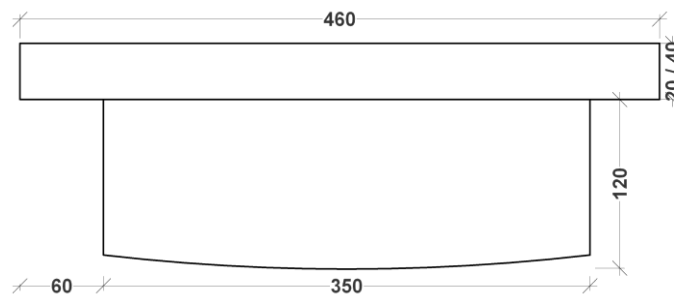

# LUXECRETE™ INTEGRATED TOP SPECIFICATIONS

RIFCO

EST. 1975

SOLIS

Luxecrete

SIDE VIEW

SINGLE BOWL TOP VIEW

DOUBLE BOWL TOP VIEW

Available with 0, 1 or 3 tap holes (Not available with Tap Hole Centred Behind)

Tap hole size 35mm Waste hole size 50mm to suit 40mm plug & waste (supplied)

**ALL SIZES SHOWN ARE NOMINAL & SHOULD BE CHECKED PRIOR TO INSTALLATION**