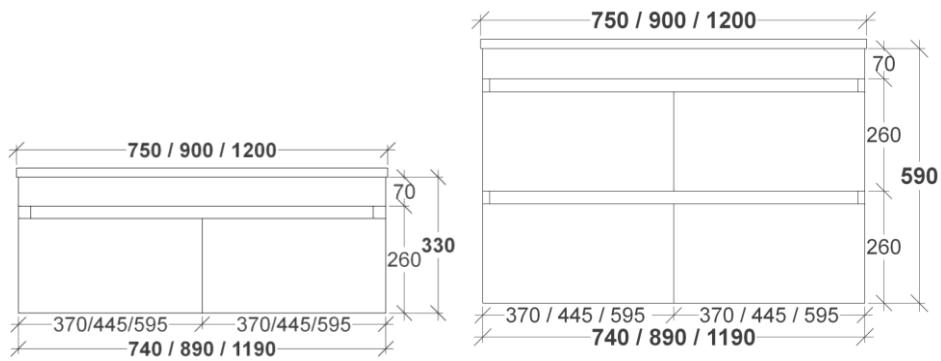

ALLURE VANITY SPECIFICATIONS

RIFCO

EST. 1975

SIDE VIEW

FRONT VIEW

ALL SIZES SHOWN ARE NOMINAL & SHOULD BE CHECKED PRIOR TO INSTALLATION