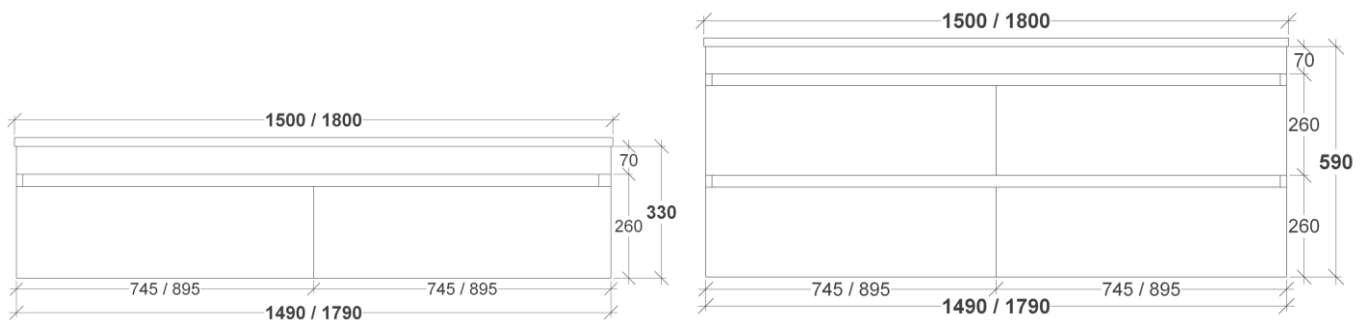

ALLURE VANITY SPECIFICATIONS

RIFCO

EST. 1975

SIDE VIEW

FRONT VIEW

ALL SIZES SHOWN ARE NOMINAL & SHOULD BE CHECKED PRIOR TO INSTALLATION