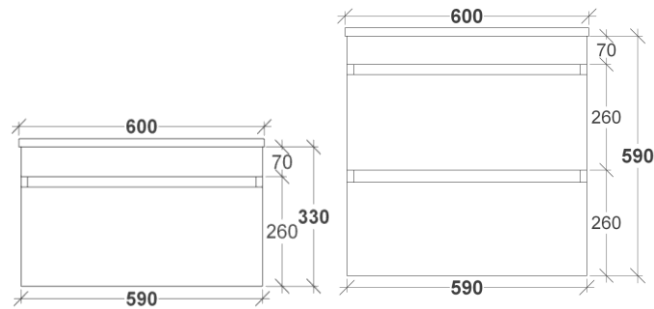

ALLURE VANITY SPECIFICATIONS

RIFCO

EST. 1975

SIDE VIEW

FRONT VIEW

ALL SIZES SHOWN ARE NOMINAL & SHOULD BE CHECKED PRIOR TO INSTALLATION