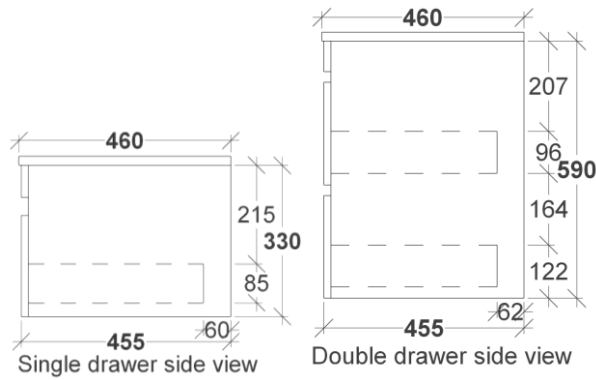

ALLURE VANITY SPECIFICATIONS

RIFCO

EST. 1975

SIDE VIEW

FRONT VIEW

ALL SIZES SHOWN ARE NOMINAL & SHOULD BE CHECKED PRIOR TO INSTALLATION