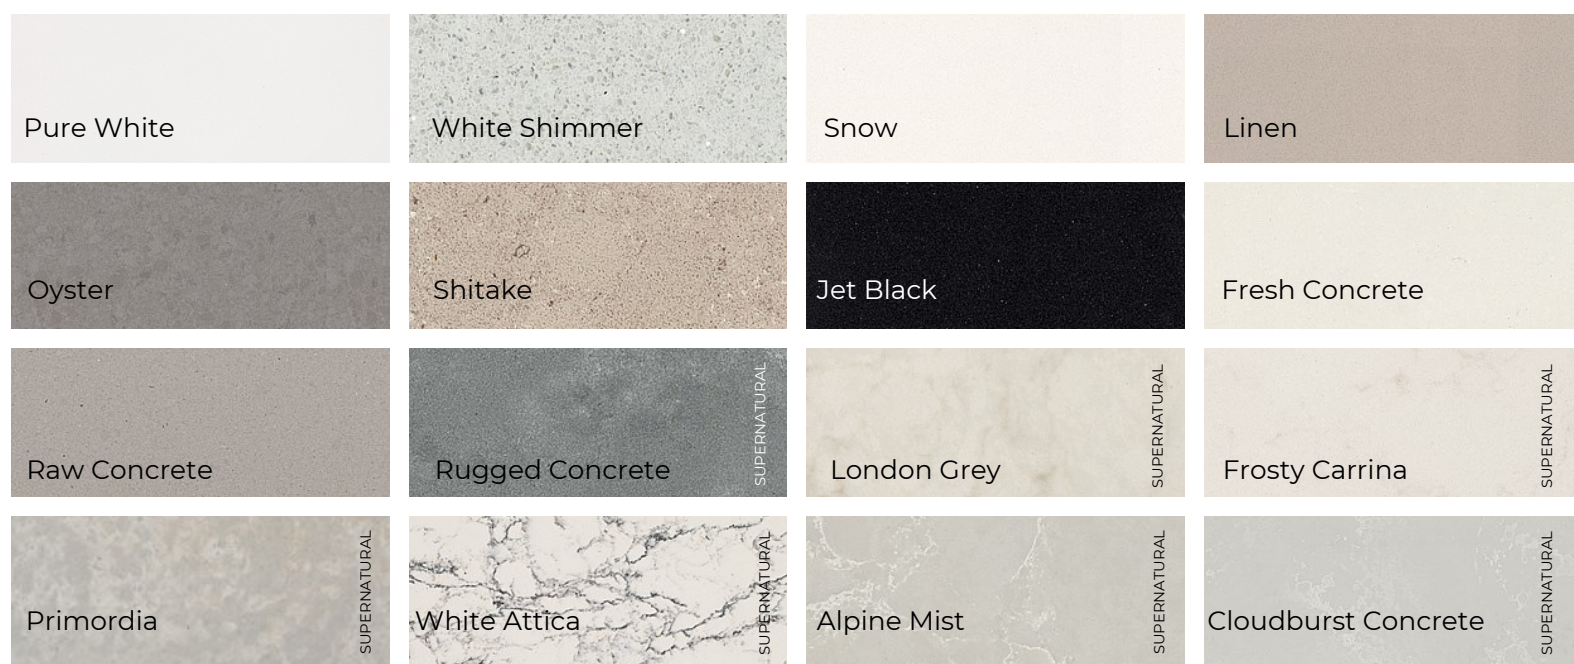

# VANITY TOP OPTIONS

 surfaces by  
**caesarstone**® 20mm stone top

**CORIAN**® 12mm or 30mm solid surface top  
 SOLID SURFACE

## Solid Timber

**Luxecrete**™ 20mm or 40mm concrete top

Please note colours may vary from what actual colour sample is like.  
 Other colours available at an additional cost.

**RIFCO**  
 EST. 1975

[rifco.com.au](http://rifco.com.au)