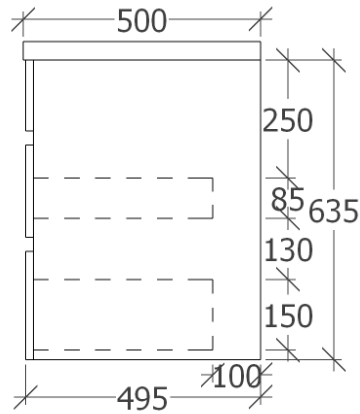

# VERONA VANITY SPECIFICATIONS

RIFCO

EST. 1975

Wall hung  
side view

ALL SIZES SHOWN ARE NOMINAL & SHOULD BE CHECKED PRIOR TO INSTALLATION

# VERONA VANITY SPECIFICATIONS

RIFCO

EST. 1975

ALL SIZES SHOWN ARE NOMINAL & SHOULD BE CHECKED PRIOR TO INSTALLATION