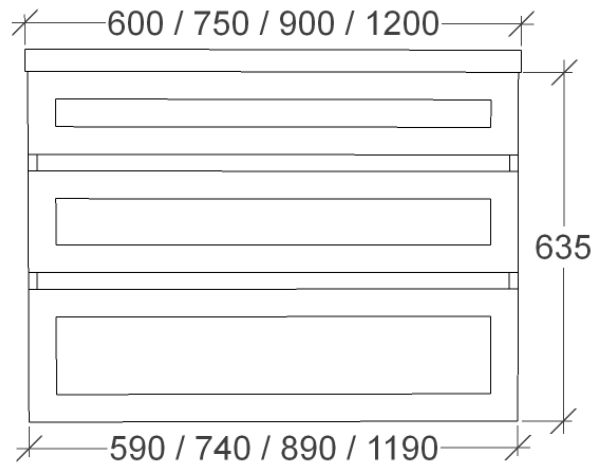

# VERONA VANITY SPECIFICATIONS

RIFCO

EST. 1975

Wall hung  
side view

ALL SIZES SHOWN ARE NOMINAL & SHOULD BE CHECKED PRIOR TO INSTALLATION

# VERONA VANITY SPECIFICATIONS

RIFCO

EST. 1975

ALL SIZES SHOWN ARE NOMINAL & SHOULD BE CHECKED PRIOR TO INSTALLATION