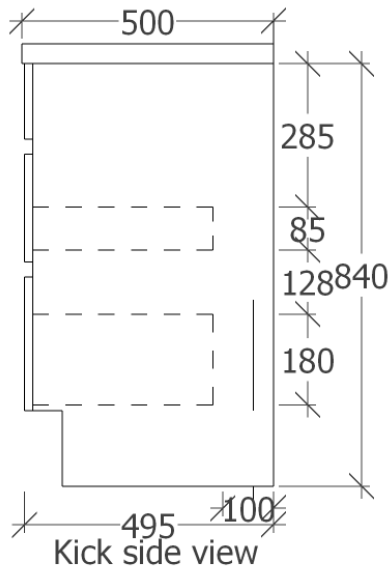

# VERONA VANITY SPECIFICATIONS

RIFCO

EST. 1975

Wall hung  
side view

ALL SIZES SHOWN ARE NOMINAL & SHOULD BE CHECKED PRIOR TO INSTALLATION

# VERONA VANITY SPECIFICATIONS

RIFCO

EST. 1975

ALL SIZES SHOWN ARE NOMINAL & SHOULD BE CHECKED PRIOR TO INSTALLATION