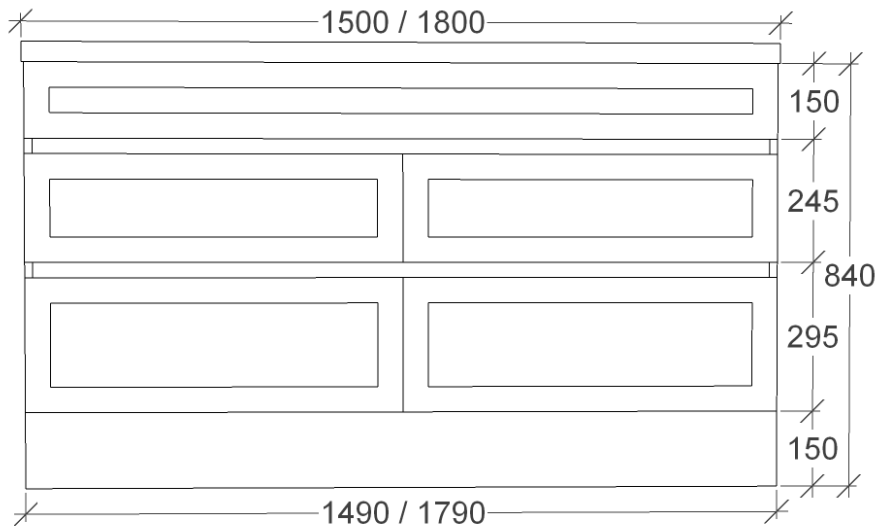

# VERONA VANITY SPECIFICATIONS

RIFCO

EST. 1975

Wall hung  
side view

ALL SIZES SHOWN ARE NOMINAL & SHOULD BE CHECKED PRIOR TO INSTALLATION

# VERONA VANITY SPECIFICATIONS

RIFCO

EST. 1975

ALL SIZES SHOWN ARE NOMINAL & SHOULD BE CHECKED PRIOR TO INSTALLATION