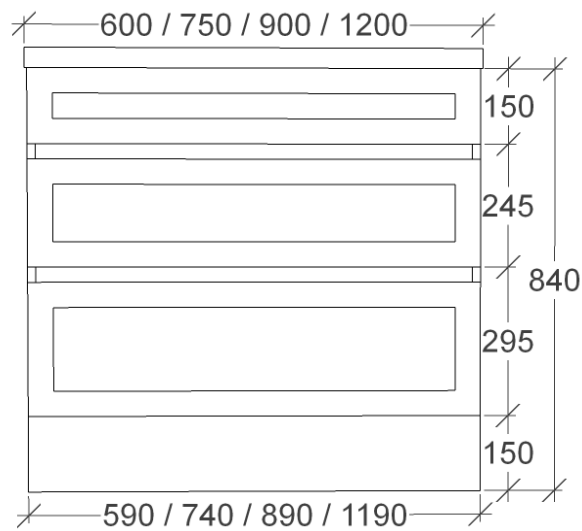

# VERONA VANITY SPECIFICATIONS

RIFCO

EST. 1975

Wall hung  
side view

ALL SIZES SHOWN ARE NOMINAL & SHOULD BE CHECKED PRIOR TO INSTALLATION

# VERONA VANITY SPECIFICATIONS

RIFCO

EST. 1975

ALL SIZES SHOWN ARE NOMINAL & SHOULD BE CHECKED PRIOR TO INSTALLATION