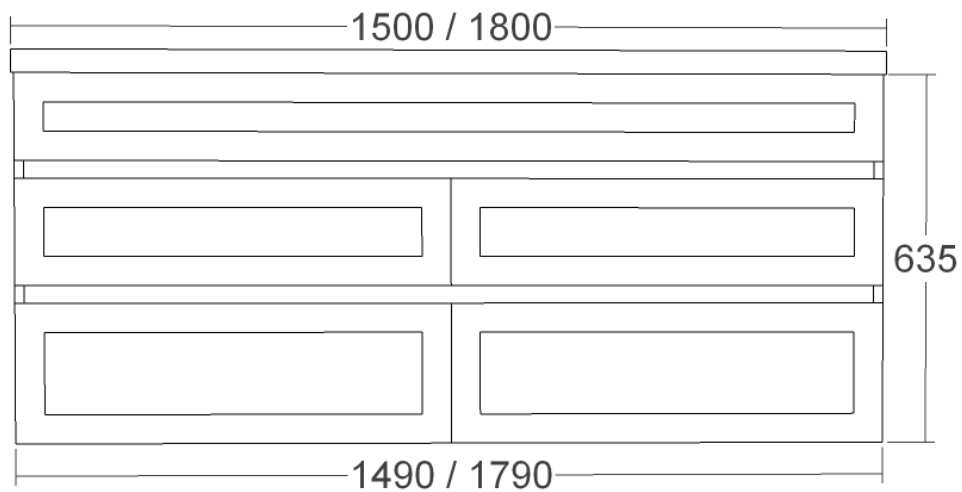

# VERONA VANITY SPECIFICATIONS

RIFCO

EST. 1975

Wall hung  
side view

ALL SIZES SHOWN ARE NOMINAL & SHOULD BE CHECKED PRIOR TO INSTALLATION

# VERONA VANITY SPECIFICATIONS

RIFCO

EST. 1975

ALL SIZES SHOWN ARE NOMINAL & SHOULD BE CHECKED PRIOR TO INSTALLATION