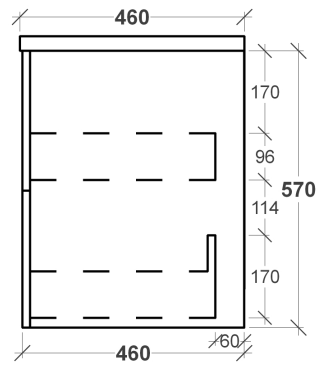

SUTTON VANITY SPECIFICATIONS

RIFCO

EST. 1975

SIDE VIEW

FRONT VIEW

ALL SIZES SHOWN ARE NOMINAL & SHOULD BE CHECKED PRIOR TO INSTALLATION