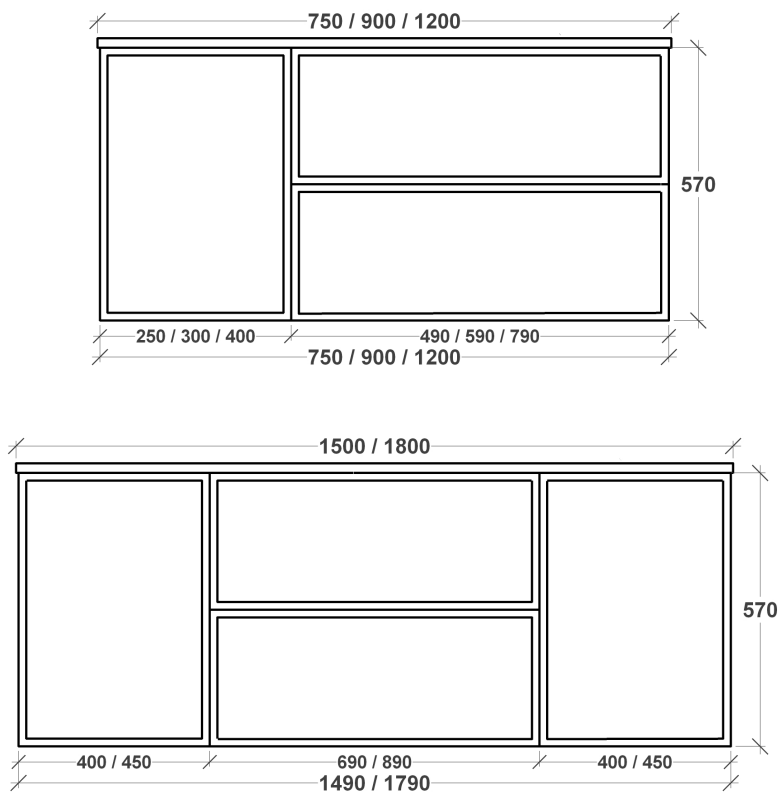

SUTTON VANITY SPECIFICATIONS

RIFCO

EST. 1975

SIDE VIEW

FRONT VIEW

ALL SIZES SHOWN ARE NOMINAL & SHOULD BE CHECKED PRIOR TO INSTALLATION