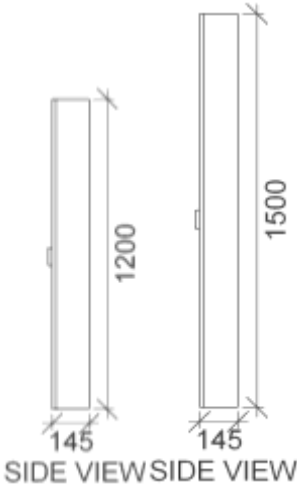

# OVERLAY GRAND SPECS

RIFCO

EST. 1975

ALL SIZES SHOWN ARE NOMINAL & SHOULD BE CHECKED PRIOR TO  
INSTALLATION