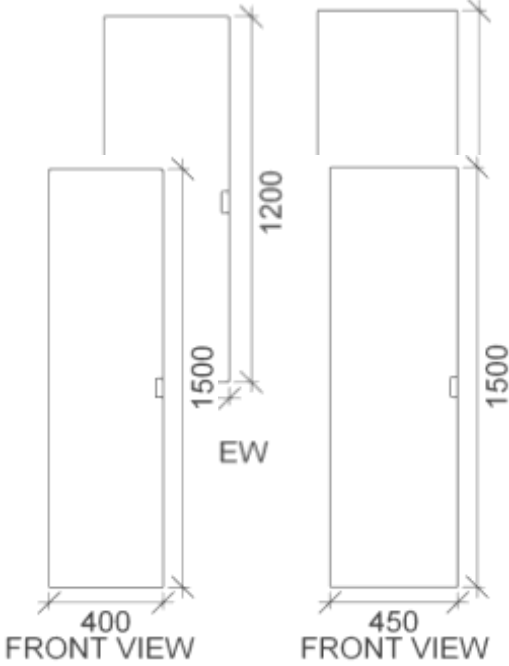

# OVERLAY GRAND SPECS

RIFCO

EST. 1975

ALL SIZES SHOWN ARE NOMINAL & SHOULD BE CHECKED PRIOR TO  
INSTALLATION