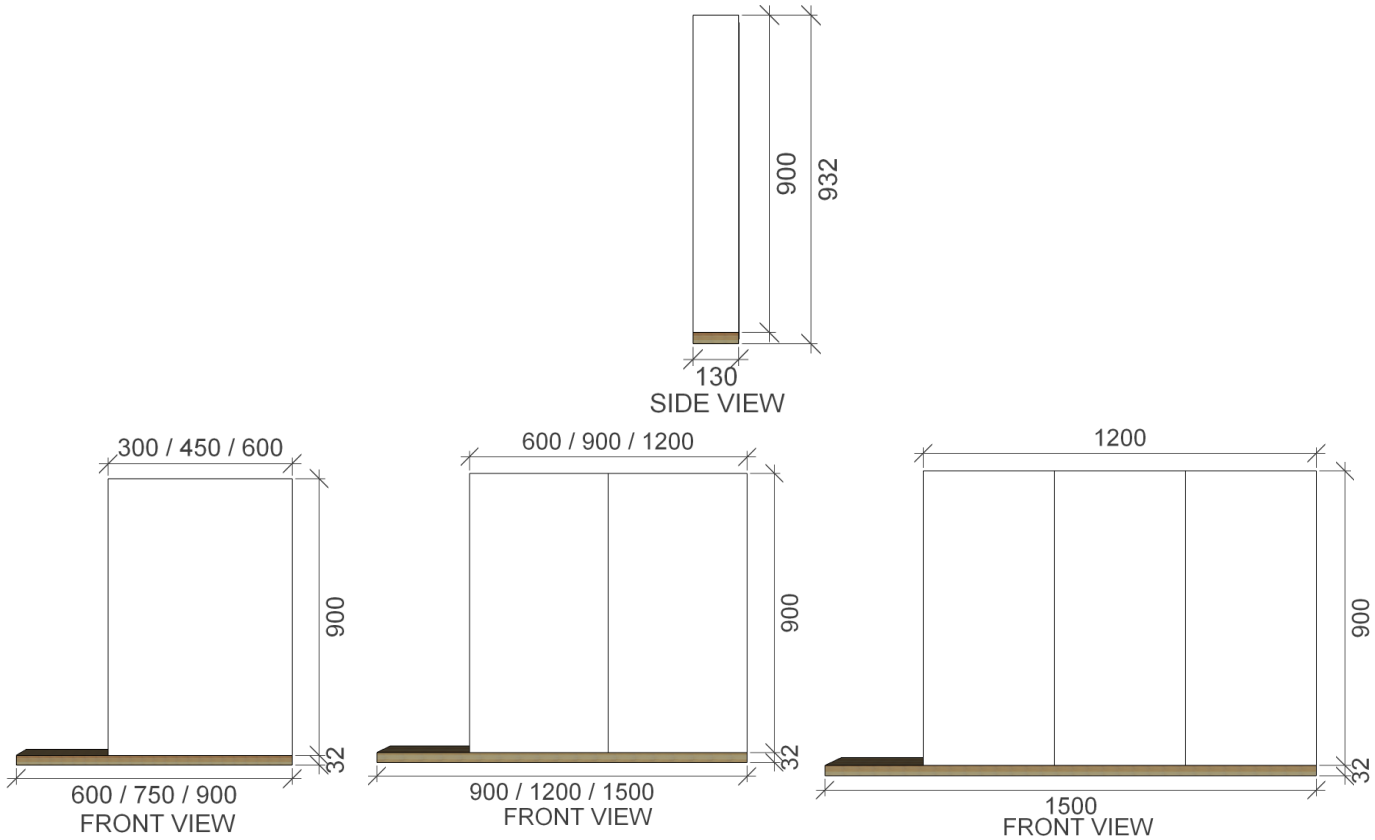

MAUI MIRROR CABINET & MIRROR SPECIFICATIONS

RIFCO

EST. 1975

MAUI MIRROR CABINET

MAUI MIRROR

ALL SIZES SHOWN ARE NOMINAL & SHOULD BE CHECKED PRIOR TO
INSTALLATION