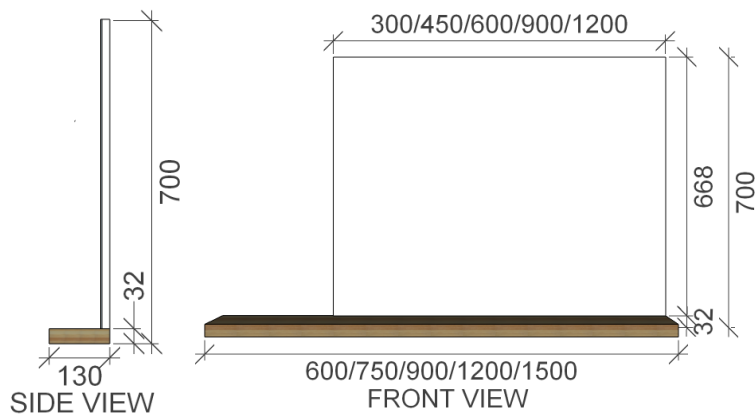

MAUI MIRROR CABINET & MIRROR SPECIFICATIONS

RIFCO

EST. 1975

MAUI MIRROR CABINET

MAUI MIRROR

ALL SIZES SHOWN ARE NOMINAL & SHOULD BE CHECKED PRIOR TO
INSTALLATION