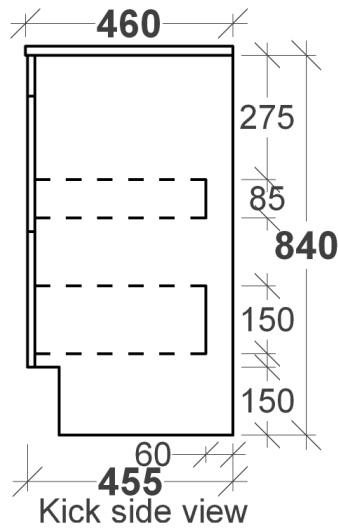

## WALL HUNG

Wall hung side view

ALL SIZES SHOWN ARE NOMINAL & SHOULD BE CHECKED PRIOR TO INSTALLATION

## KICK / LEGS

ALL SIZES SHOWN ARE NOMINAL & SHOULD BE CHECKED PRIOR TO INSTALLATION

# MONTREAL VANITY SPECIFICATIONS

RIFCO

EST. 1975

ALL SIZES SHOWN ARE NOMINAL & SHOULD BE CHECKED PRIOR TO  
INSTALLATION