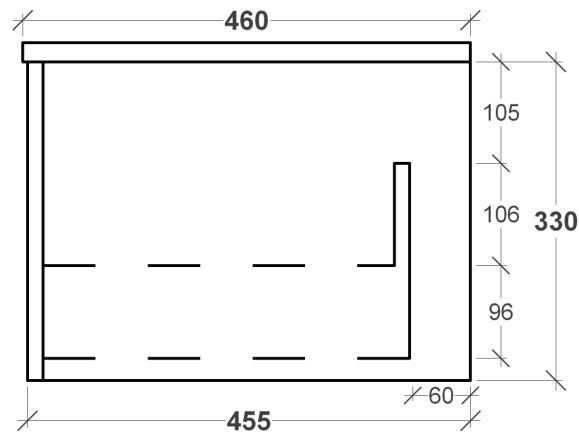

MONROE VANITY SPECIFICATIONS

RIFCO

EST. 1975

SIDE VIEW

FRONT VIEW

ALL SIZES SHOWN ARE NOMINAL & SHOULD BE CHECKED PRIOR TO INSTALLATION