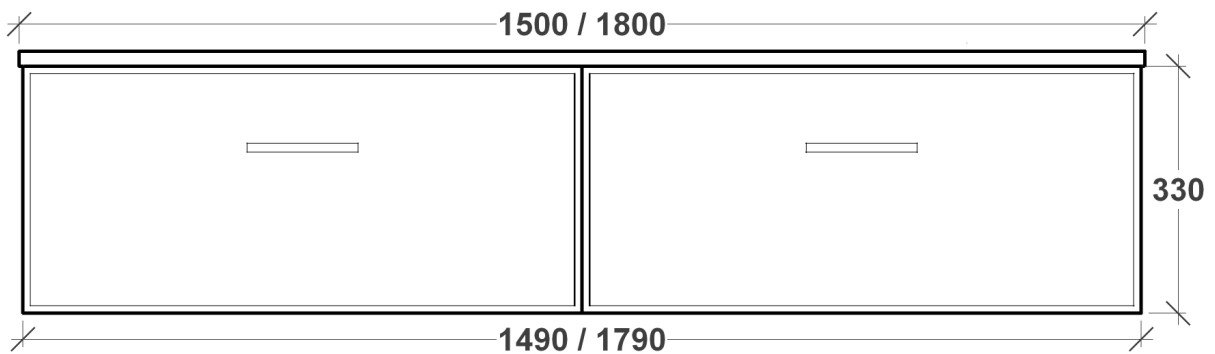

MONROE VANITY SPECIFICATIONS

RIFCO

EST. 1975

SIDE VIEW

FRONT VIEW

ALL SIZES SHOWN ARE NOMINAL & SHOULD BE CHECKED PRIOR TO INSTALLATION