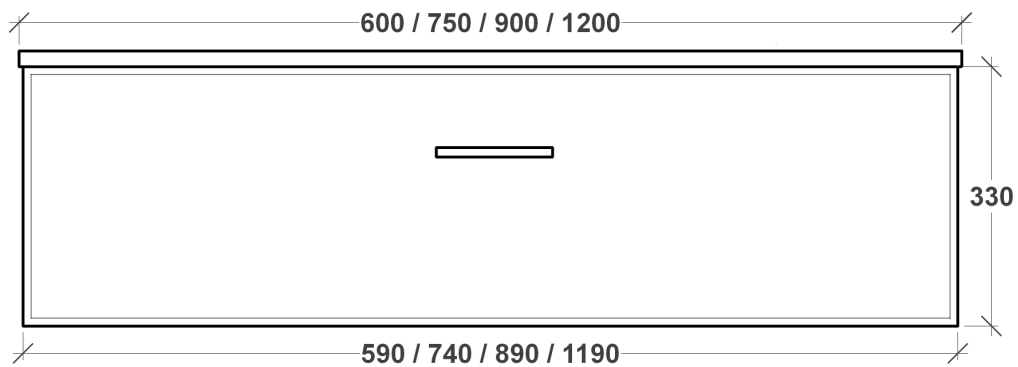

MONROE VANITY SPECIFICATIONS

RIFCO

EST. 1975

SIDE VIEW

FRONT VIEW

ALL SIZES SHOWN ARE NOMINAL & SHOULD BE CHECKED PRIOR TO INSTALLATION