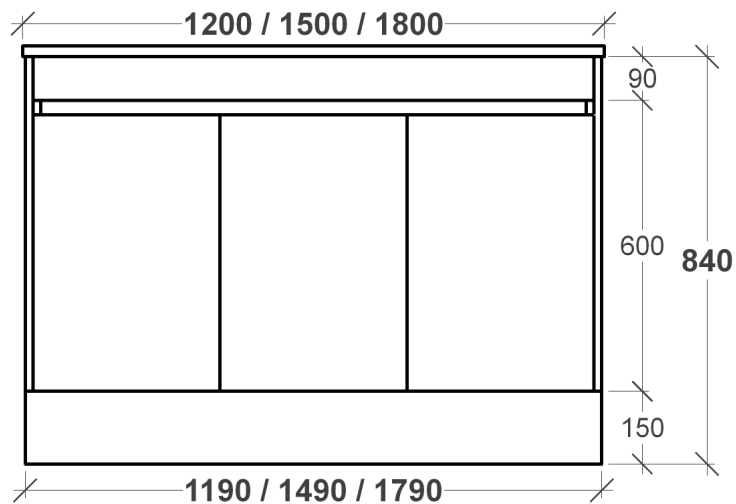

WALL HUNG SIDE VIEW

WALL HUNG FRONT VIEW

ALL SIZES SHOWN ARE NOMINAL & SHOULD BE CHECKED PRIOR TO INSTALLATION

IVY VANITY SPECIFICATIONS

RIFCO
EST. 1975

KICK SIDE VIEW

KICK FRONT VIEW

ALL SIZES SHOWN ARE NOMINAL & SHOULD BE CHECKED PRIOR TO INSTALLATION