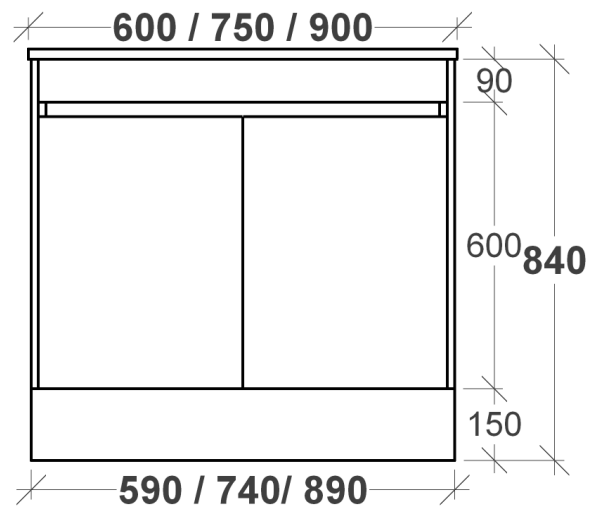

WALL HUNG SIDE VIEW

WALL HUNG FRONT VIEW

ALL SIZES SHOWN ARE NOMINAL & SHOULD BE CHECKED PRIOR TO INSTALLATION

IVY VANITY SPECIFICATIONS

RIFCO
EST. 1975

KICK SIDE VIEW

KICK FRONT VIEW

ALL SIZES SHOWN ARE NOMINAL & SHOULD BE CHECKED PRIOR TO INSTALLATION