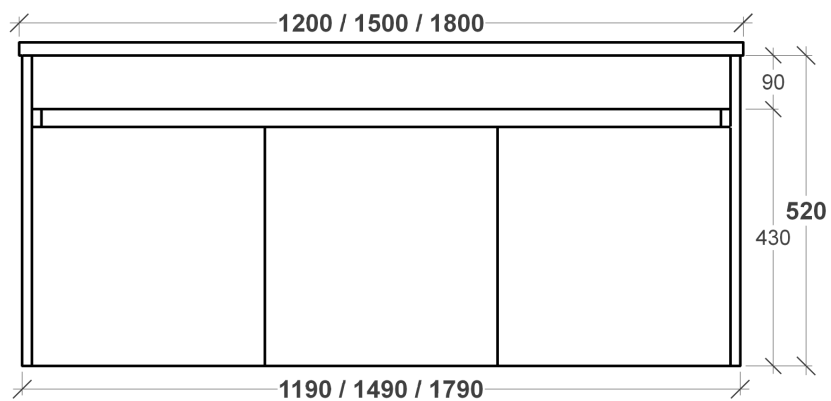

WALL HUNG SIDE VIEW

WALL HUNG FRONT VIEW

ALL SIZES SHOWN ARE NOMINAL & SHOULD BE CHECKED PRIOR TO INSTALLATION

IVY VANITY SPECIFICATIONS

RIFCO
EST. 1975

KICK SIDE VIEW

KICK FRONT VIEW

ALL SIZES SHOWN ARE NOMINAL & SHOULD BE CHECKED PRIOR TO INSTALLATION