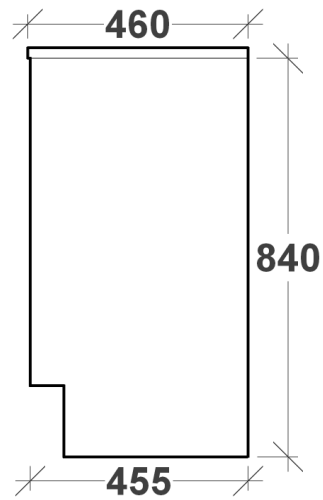

WALL HUNG SIDE VIEW

WALL HUNG FRONT VIEW

ALL SIZES SHOWN ARE NOMINAL & SHOULD BE CHECKED PRIOR TO INSTALLATION

IVY VANITY SPECIFICATIONS

RIFCO
EST. 1975

KICK SIDE VIEW

KICK FRONT VIEW

ALL SIZES SHOWN ARE NOMINAL & SHOULD BE CHECKED PRIOR TO INSTALLATION