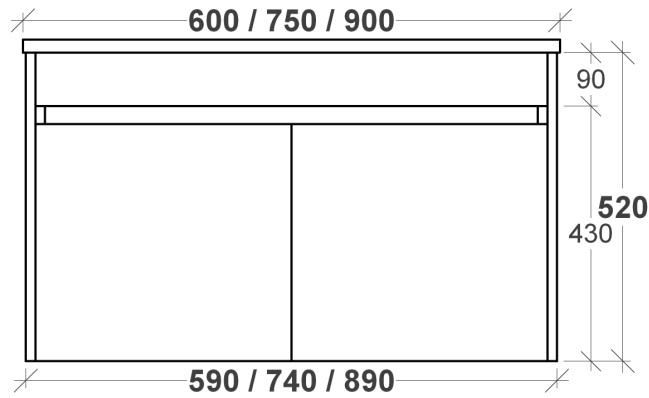

WALL HUNG SIDE VIEW

WALL HUNG FRONT VIEW

ALL SIZES SHOWN ARE NOMINAL & SHOULD BE CHECKED PRIOR TO INSTALLATION

IVY VANITY SPECIFICATIONS

RIFCO
EST. 1975

KICK SIDE VIEW

KICK FRONT VIEW

ALL SIZES SHOWN ARE NOMINAL & SHOULD BE CHECKED PRIOR TO INSTALLATION