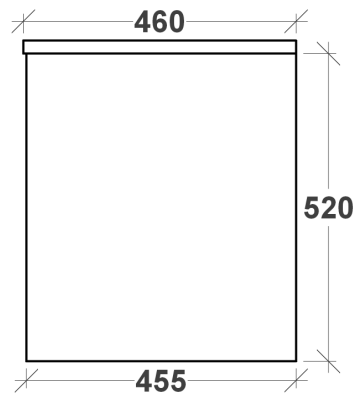

WALL HUNG SIDE VIEW

WALL HUNG FRONT VIEW

ALL SIZES SHOWN ARE NOMINAL & SHOULD BE CHECKED PRIOR TO INSTALLATION

IVY VANITY SPECIFICATIONS

RIFCO
EST. 1975

KICK SIDE VIEW

KICK FRONT VIEW

ALL SIZES SHOWN ARE NOMINAL & SHOULD BE CHECKED PRIOR TO INSTALLATION