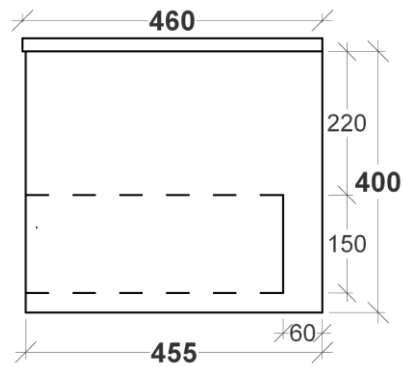

# ASPEN VANITY SPECIFICATIONS

# RIFCO

EST. 1975

SIDE VIEW

FRONT VIEW

ALL SIZES SHOWN ARE NOMINAL & SHOULD BE CHECKED PRIOR TO  
INSTALLATION