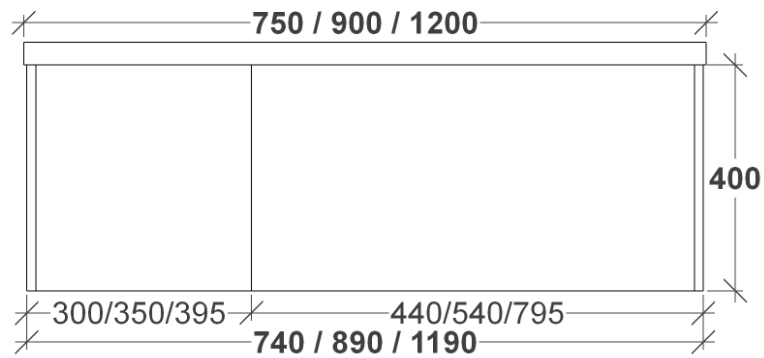

# ASPEN VANITY SPECIFICATIONS

# RIFCO

EST. 1975

SIDE VIEW

FRONT VIEW

ALL SIZES SHOWN ARE NOMINAL & SHOULD BE CHECKED PRIOR TO  
INSTALLATION