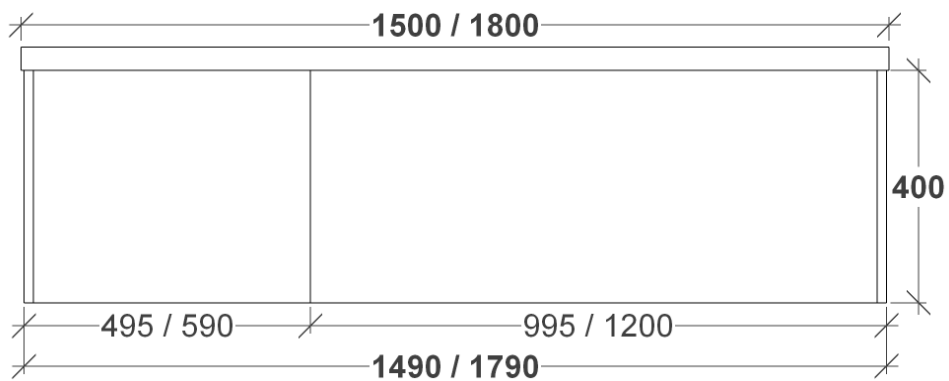

# ASPEN VANITY SPECIFICATIONS

# RIFCO

EST. 1975

SIDE VIEW

FRONT VIEW

ALL SIZES SHOWN ARE NOMINAL & SHOULD BE CHECKED PRIOR TO  
INSTALLATION