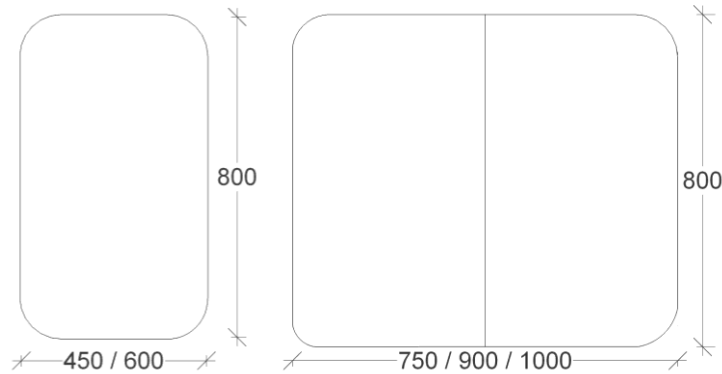

# DERWENT CABINET SPECS

# RIFCO

EST. 1975

SIDE VIEW

FRONT VIEW

FRONT VIEW

ALL SIZES SHOWN ARE NOMINAL & SHOULD BE CHECKED PRIOR TO  
INSTALLATION