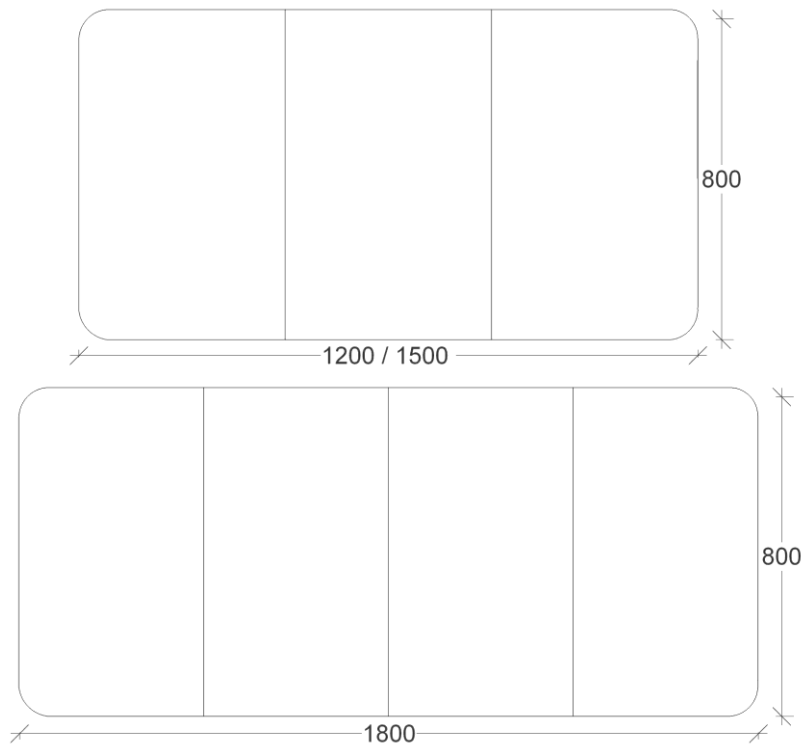

# RIFCO

EST. 1975

SIDE VIEW

FRONT VIEW

FRONT VIEW

ALL SIZES SHOWN ARE NOMINAL & SHOULD BE CHECKED PRIOR TO  
INSTALLATION