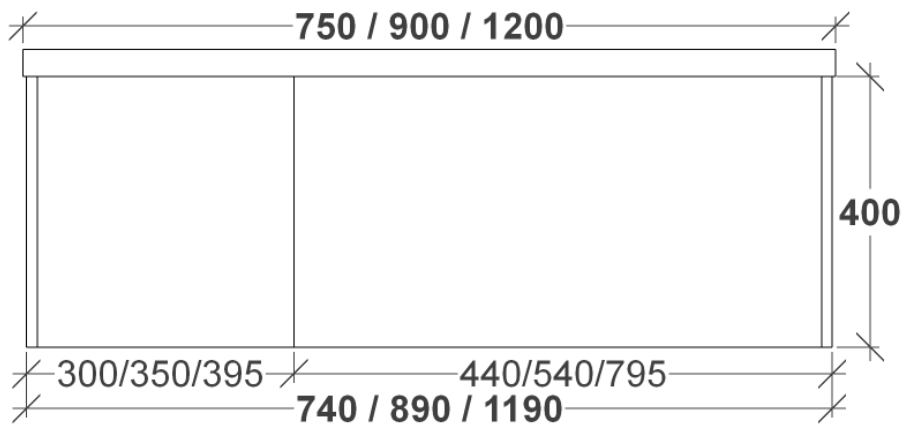

# ASPEN VANITY SPECS

# RIFCO

EST. 1975

ALL SIZES SHOWN ARE NOMINAL & SHOULD BE CHECKED PRIOR TO  
INSTALLATION