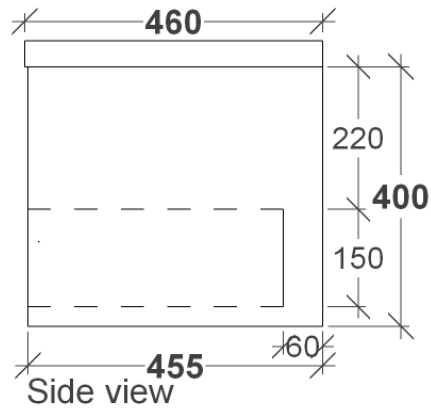

# ASPEN VANITY SPECS

# RIFCO

EST. 1975

ALL SIZES SHOWN ARE NOMINAL & SHOULD BE CHECKED PRIOR TO  
INSTALLATION