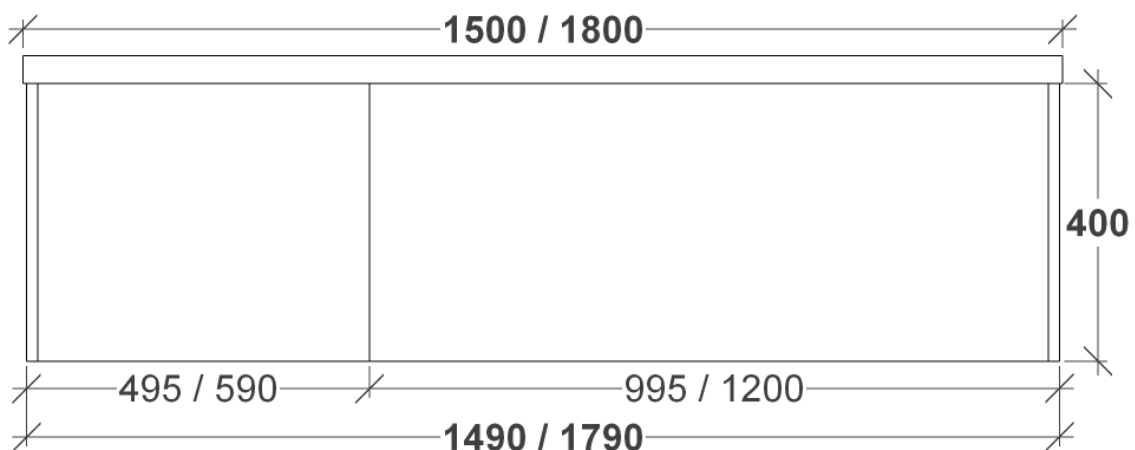

# ASPEN VANITY SPECS

# RIFCO

EST. 1975

ALL SIZES SHOWN ARE NOMINAL & SHOULD BE CHECKED PRIOR TO  
INSTALLATION