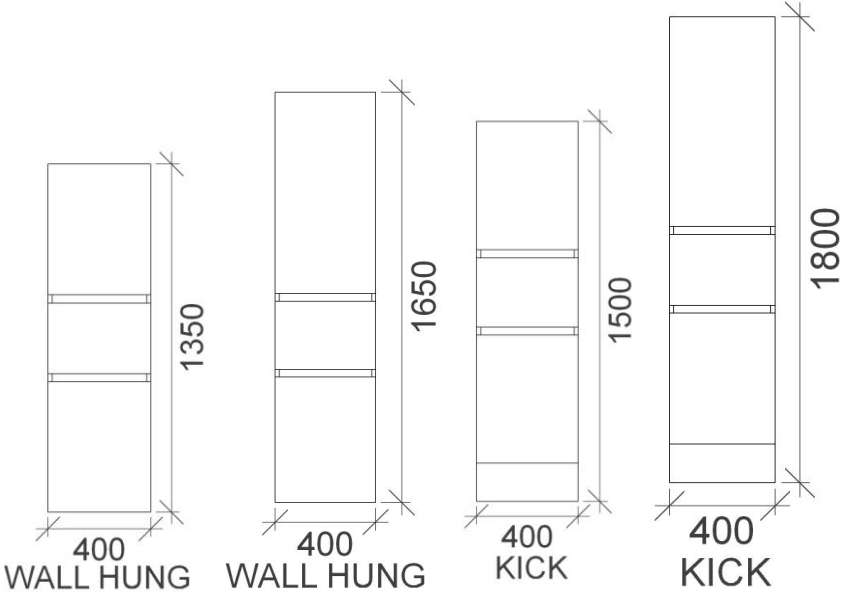

TALL BOY SPECS

RIFCO

EST. 1975

ALL SIZES SHOWN ARE NOMINAL & SHOULD BE CHECKED PRIOR TO
INSTALLATION