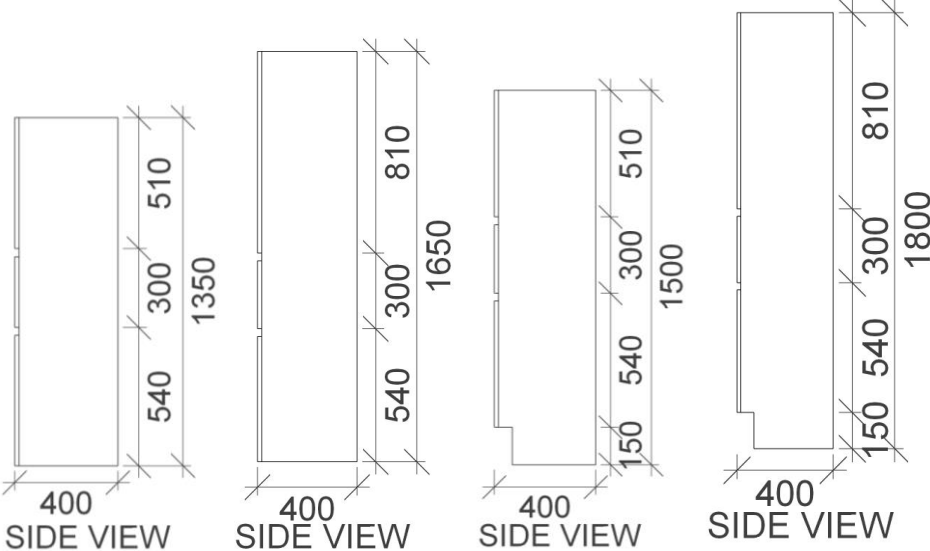

TALL BOY SPECS

RIFCO

EST. 1975

ALL SIZES SHOWN ARE NOMINAL & SHOULD BE CHECKED PRIOR TO
INSTALLATION