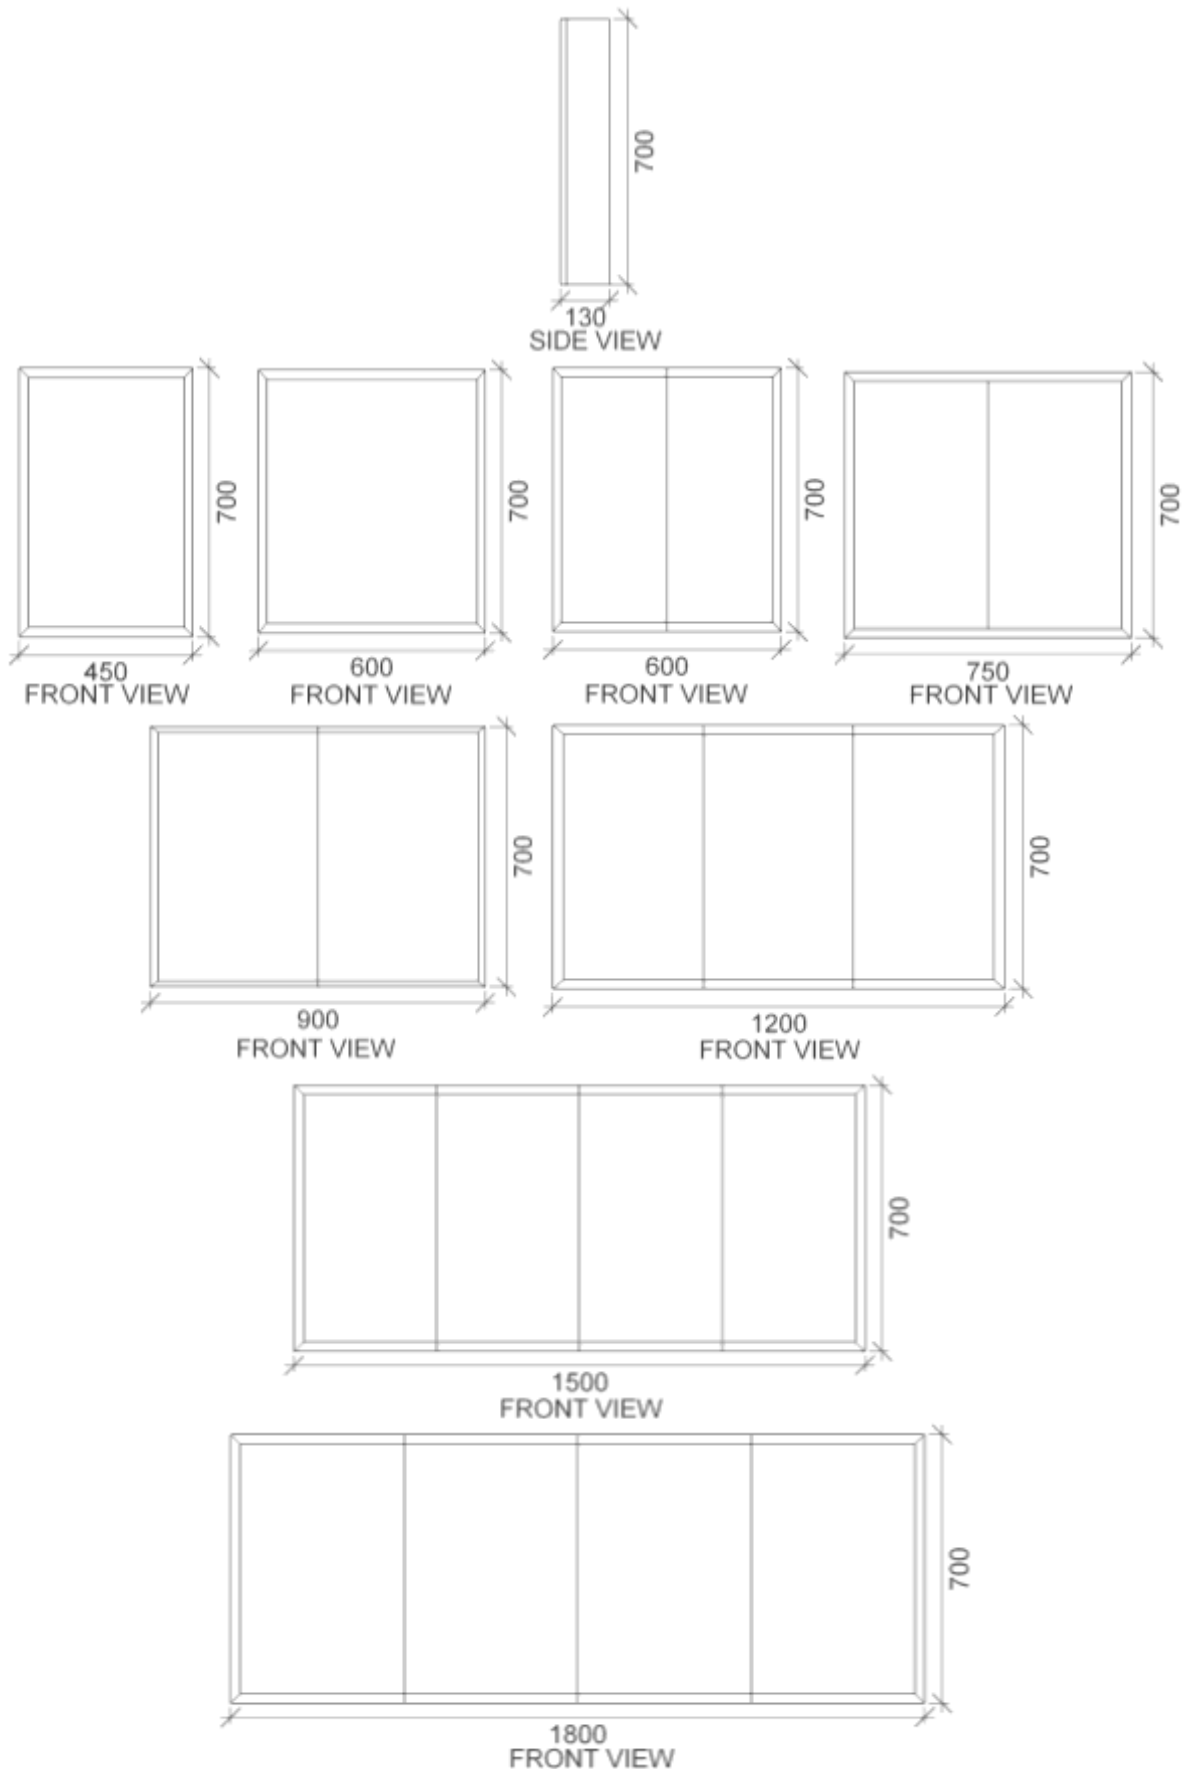

OVERLAY BEVEL SPECS

RIFCO

EST. 1975

ALL SIZES SHOWN ARE NOMINAL & SHOULD BE CHECKED PRIOR TO
INSTALLATION