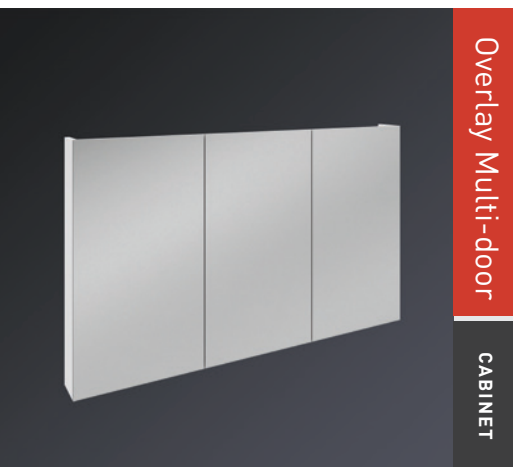

Overlay Multi-door

CABINET

SIZES

Height 600, 700, 800, 900, 1000
Width Three Door 1200*, 1500*
Width Four Door 1200*, 1500*, 1800*
Depth 120 overall

FEATURES

- → Full mirrored front
- → White melamine sides
- → Wall mount or semi recess
- → Three fully adjustable toughened glass shelves

EXTRAS

- → White gloss or satin sides
- → Bonlex coloured glass or Polytec coloured sides
- → Fully recessable option
- → Soft close doors
- → Internal lighting
- → Bevelled edge mirror