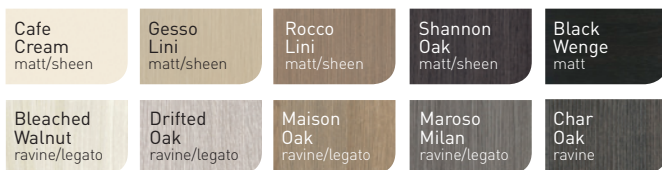

polytec Vanity finishes