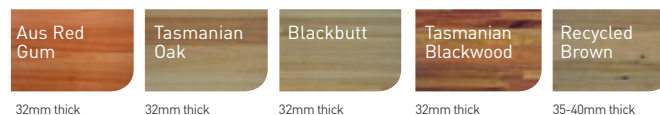

Matisse Tall Boy 1800 in White Gloss with drawer

Our expertise has seen us pioneer the latest feature-rich bathroom furniture innovations

Custom made sizing available

20mm Stone Top options

Solid Timber Top options

polytec Vanity finishes

bonlex when you won't compromise quality Vanity finishes

Matisse

TALL BOY

SIZES

Heights 1500, 1800
Width 400
Depth 400

FINISHES

White gloss or satin, or Rifco specified Polytec colours