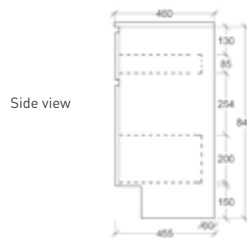

Kick

MATISSE 500 VANITY

Wall Hung