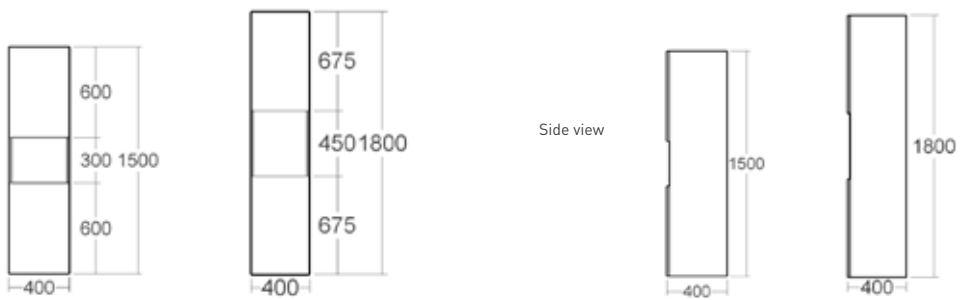

Wall Hung with open