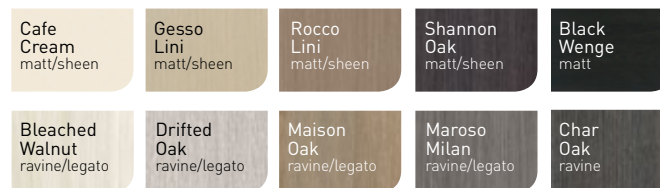

polytec Vanity finishes

bonlex when you won't compromise quality Vanity finishes

Matisse

TALL BOY

SIZES

Heights 1500, 1800
Width 400
Depth 400

FINISHES

White gloss or satin, or Rifco specified Polytec colours