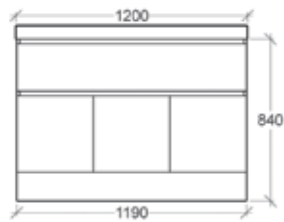

Kick

MATISSE 500 VANITY

Wall Hung