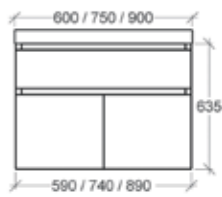

MATISSE VANITY

Wall Hung