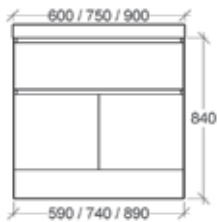

Kick

MATISSE 500 VANITY

Wall Hung