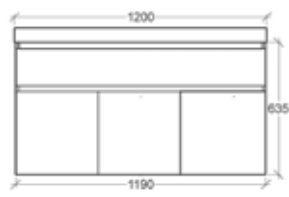

MATISSE VANITY

Wall Hung