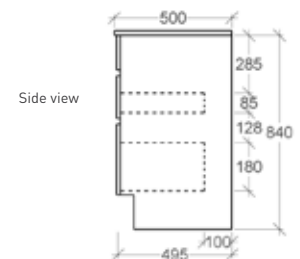

MATISSE VANITY

Wall Hung

Kick

MATISSE 500 VANITY

Wall Hung

Kick