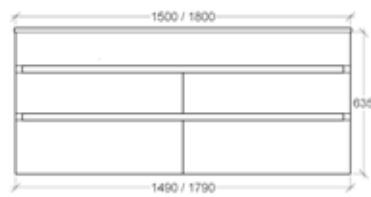

MATISSE VANITY

Wall Hung

Kick

MATISSE 500 VANITY

Wall Hung

Kick