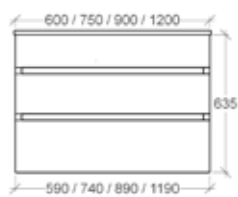

MATISSE VANITY

Wall Hung

Kick

MATISSE 500 VANITY

Wall Hung

Kick