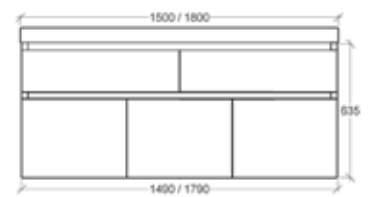

FEATURES

→ Soft close doors and drawer or open shelf

STYLE

Wall hung or kick

MATISSE VANITY

Wall Hung

Kick

MATISSE 500 VANITY