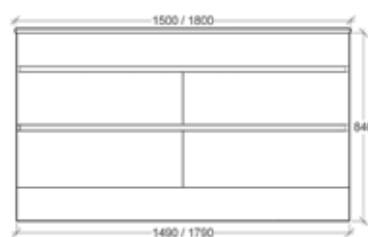

MATISSE VANITY

Wall Hung

Kick

MATISSE 500 VANITY

Wall Hung

Kick