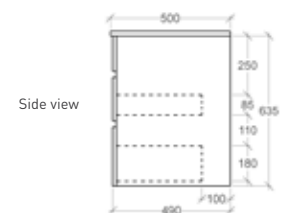

MATISSE VANITY

Wall Hung

Kick

MATISSE 500 VANITY

Wall Hung

Kick