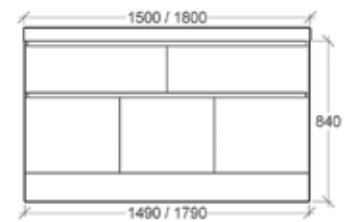

Kick

MATISSE 500 VANITY

Wall Hung