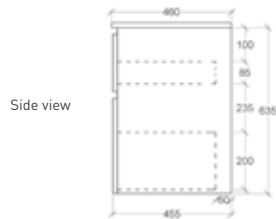

MATISSE VANITY

Wall Hung