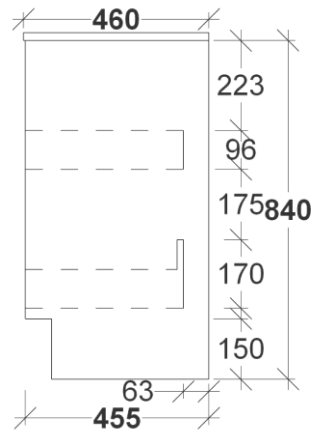

### DOUBLE DRAWER SIDE VIEW

### DOUBLE DRAWER FRONT VIEW

ALL SIZES SHOWN ARE NOMINAL & SHOULD BE CHECKED PRIOR TO  
INSTALLATION

# INFINITY VANITY SPECS

# RIFCO

EST. 1975

KICK SIDE VIEW

KICK FRONT VIEW

ALL SIZES SHOWN ARE NOMINAL & SHOULD BE CHECKED PRIOR TO INSTALLATION