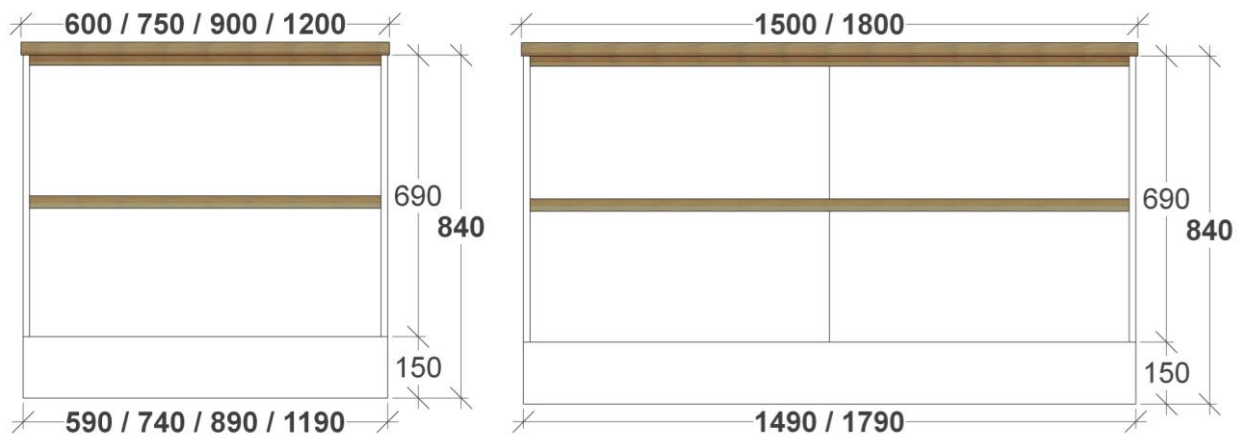

### DOUBLE DRAWER FRONT VIEW

ALL SIZES SHOWN ARE NOMINAL & SHOULD BE CHECKED PRIOR TO  
INSTALLATION

# INFINITY VANITY SPECS

# RIFCO

EST. 1975

KICK SIDE VIEW

KICK FRONT VIEW

ALL SIZES SHOWN ARE NOMINAL & SHOULD BE CHECKED PRIOR TO INSTALLATION