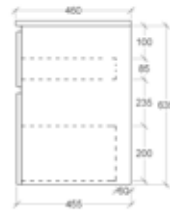

#### SIZES

**Width Single Door** 450  
**Width Double Door** 600, 750, 900  
**Width Three Door** 1200, 1500  
**Height** 750  
**Depth** 120

Verona Vanity 1200 kick in Two Tone White Satin and Maroso Milan Ravine finish, with Stadium acrylic top

Verona	<b>SIZES</b>	<b>FEATURES</b>	<b>TOP</b>
	<p><b>Widths</b> 600, 750, 900, 1200, 1500, 1800  <b>Wall Hung Height</b> 635  <b>Kick Height</b> 840  <b>Depth</b> 460  <small>(1500 &amp; 1800 available with single or double bowl)</small></p>	<p>→ Handleless opening; full extension soft close drawers</p>	<p>Stadium acrylic top, centre bowl</p>
VANITY	<b>FINISHES</b>	<b>STYLE</b>	<b>EXTRAS</b>
	<p>Full white gloss/satin or full colour          Also available in two tone finish</p>	<p>Wall hung or kick</p>	<p>→ Internal drawer lighting          → Smart drawer dividers</p>

Wall Hung

Side view

Kick

Side view