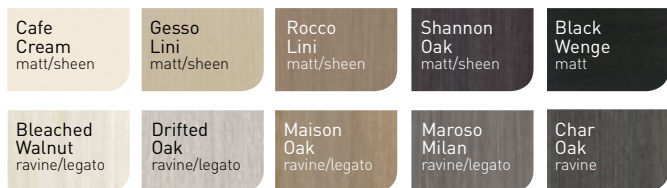

polytec Vanity finishes