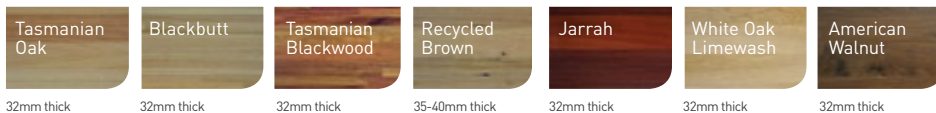

**polytec** Vanity finishes

**bonlex** Vanity finishes  
when you won't compromise quality

**Solid Timber Top options**

INFINITY MIRROR CABINET

INFINITY VANITY

Single Drawer

Double Drawer

Kick