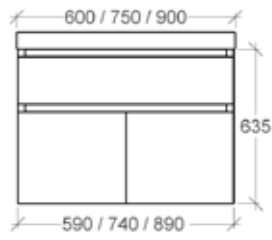

#### SIZES

**Width Single Door** 450  
**Width Double Door** 600, 750, 900  
**Width Three Door** 1200, 1500  
**Height** 750  
**Depth** 120

Verona Vanity 1200 kick in Two Tone White Satin and Maroso Milan Ravine finish, with Stadium acrylic top

Verona	<b>SIZES</b>	<b>FEATURES</b>	<b>TOP</b>
	<p><b>Widths</b> 600, 750, 900, 1200, 1500, 1800  <b>Wall Hung Height</b> 635  <b>Kick Height</b> 840  <b>Depth</b> 460  <small>(1500 &amp; 1800 available with single or double bowl)</small></p>	<p>→ Handleless opening; full extension soft close drawers</p>	<p>Stadium acrylic top, centre bowl</p>
VANITY	<b>FINISHES</b>	<b>STYLE</b>	<b>EXTRAS</b>
	<p>Full white gloss/satin or full colour          Also available in two tone finish</p>	<p>Wall hung or kick</p>	<p>→ Internal drawer lighting          → Smart drawer dividers</p>

Wall Hung

Side view

Kick

Side view