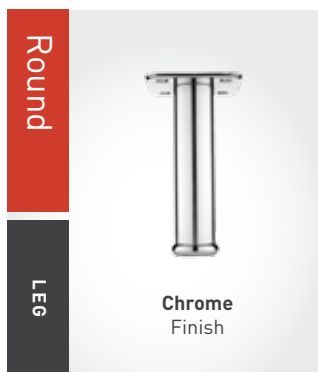

polytec Vanity finishes

bonlex Vanity finishes
when you won't compromise quality

Solid Timber Top options