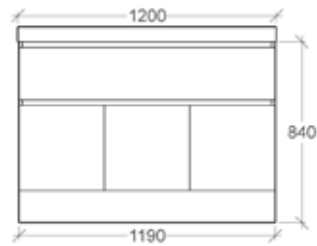

#### SIZES

**Width Single Door** 450  
**Width Double Door** 600, 750, 900  
**Width Three Door** 1200, 1500  
**Height** 750  
**Depth** 120

Verona Vanity 1200 kick in Two Tone White Satin and Maroso Milan Ravine finish, with Stadium acrylic top

Verona	<b>SIZES</b>	<b>FEATURES</b>	<b>TOP</b>
	<p><b>Widths</b> 600, 750, 900, 1200, 1500, 1800  <b>Wall Hung Height</b> 635  <b>Kick Height</b> 840  <b>Depth</b> 460  <small>(1500 &amp; 1800 available with single or double bowl)</small></p>	<p>→ Handleless opening; full extension soft close drawers</p>	<p>Stadium acrylic top, centre bowl</p>
VANITY	<b>FINISHES</b>	<b>STYLE</b>	<b>EXTRAS</b>
	<p>Full white gloss/satin or full colour          Also available in two tone finish</p>	<p>Wall hung or kick</p>	<p>→ Internal drawer lighting          → Smart drawer dividers</p>

Wall Hung

Side view

Kick

Side view