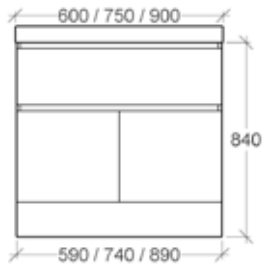

#### SIZES

**Width Single Door** 450  
**Width Double Door** 600, 750, 900  
**Width Three Door** 1200, 1500  
**Height** 750  
**Depth** 120

Verona Vanity 1200 kick in Two Tone White Satin and Maroso Milan Ravine finish, with Stadium acrylic top

Verona	<b>SIZES</b>	<b>FEATURES</b>	<b>TOP</b>
	<p><b>Widths</b> 600, 750, 900, 1200, 1500, 1800  <b>Wall Hung Height</b> 635  <b>Kick Height</b> 840  <b>Depth</b> 460  <small>(1500 &amp; 1800 available with single or double bowl)</small></p>	<p>→ Handleless opening; full extension soft close drawers</p>	<p>Stadium acrylic top, centre bowl</p>
VANITY	<b>FINISHES</b>	<b>STYLE</b>	<b>EXTRAS</b>
	<p>Full white gloss/satin or full colour          Also available in two tone finish</p>	<p>Wall hung or kick</p>	<p>→ Internal drawer lighting          → Smart drawer dividers</p>

Wall Hung

Side view

Kick

Side view