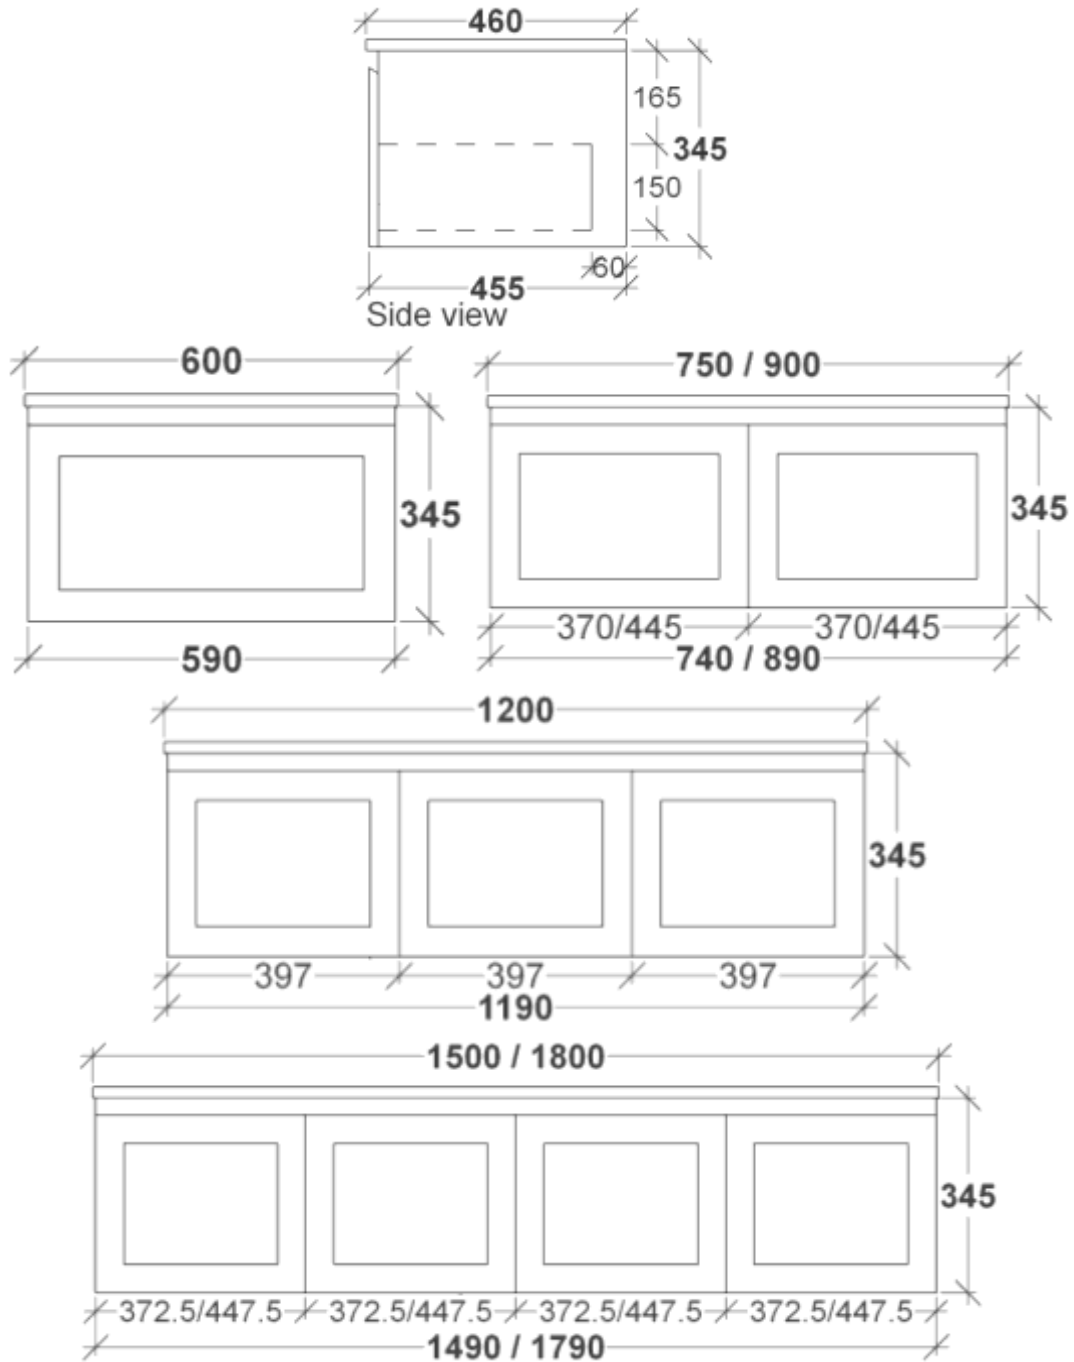

HAMILTON VANITY SPECS

RIFCO

EST. 1975

ALL SIZES SHOWN ARE NOMINAL & SHOULD BE CHECKED PRIOR TO
INSTALLATION