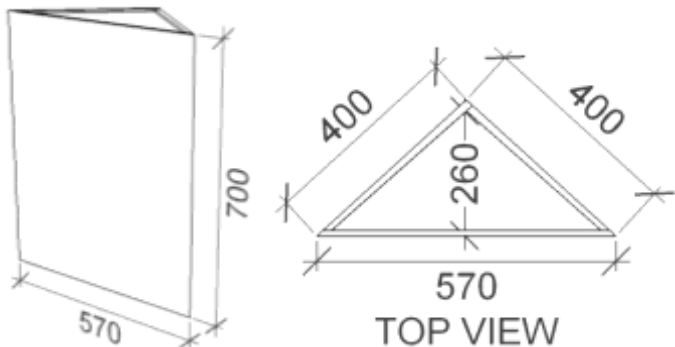

CABINET SPECS

RIFCO

EST. 1975

CORNER CABINET

LAUNDRY CABINET

STARLINE CABINET

SATURN CABINET

ALL SIZES SHOWN ARE NOMINAL & SHOULD BE CHECKED PRIOR TO
INSTALLATION