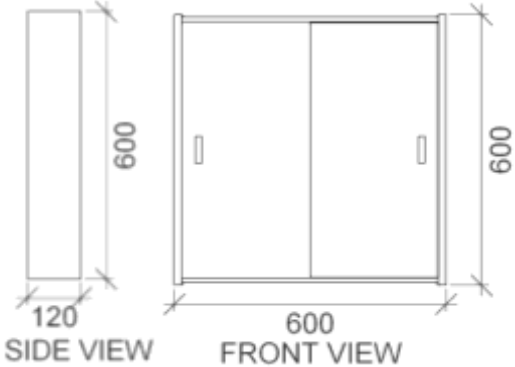

CABINET SPECS

RIFCO

EST. 1975

CORNER CABINET

LAUNDRY CABINET

STARLINE CABINET

SATURN CABINET

ALL SIZES SHOWN ARE NOMINAL & SHOULD BE CHECKED PRIOR TO
INSTALLATION