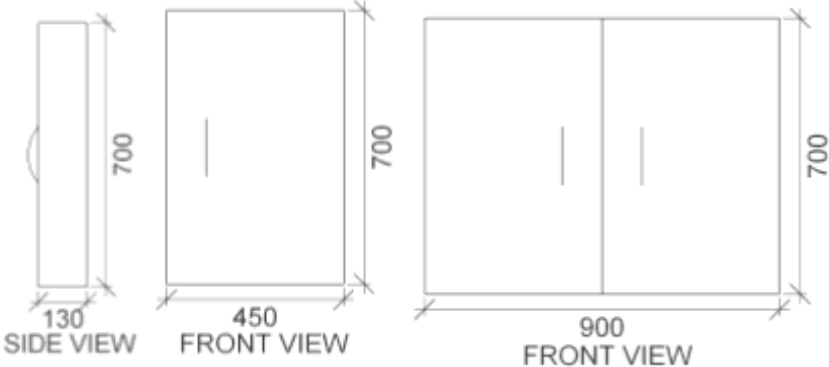

CABINET SPECS

RIFCO

EST. 1975

CORNER CABINET

LAUNDRY CABINET

STARLINE CABINET

SATURN CABINET

ALL SIZES SHOWN ARE NOMINAL & SHOULD BE CHECKED PRIOR TO
INSTALLATION