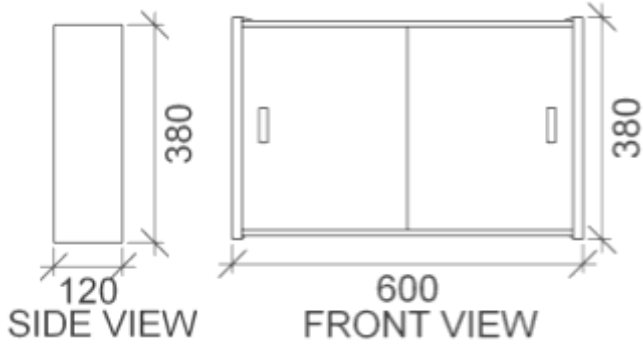

CABINET SPECS

RIFCO

EST. 1975

CORNER CABINET

LAUNDRY CABINET

STARLINE CABINET

SATURN CABINET

ALL SIZES SHOWN ARE NOMINAL & SHOULD BE CHECKED PRIOR TO
INSTALLATION