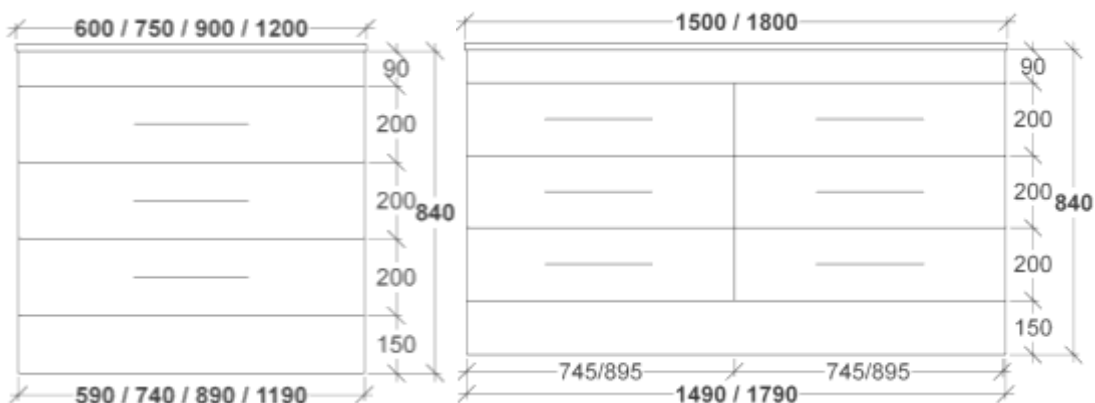

ARIA VANITY SPECS

RIFCO

EST. 1975

ALL SIZES SHOWN ARE NOMINAL & SHOULD BE CHECKED PRIOR TO
INSTALLATION