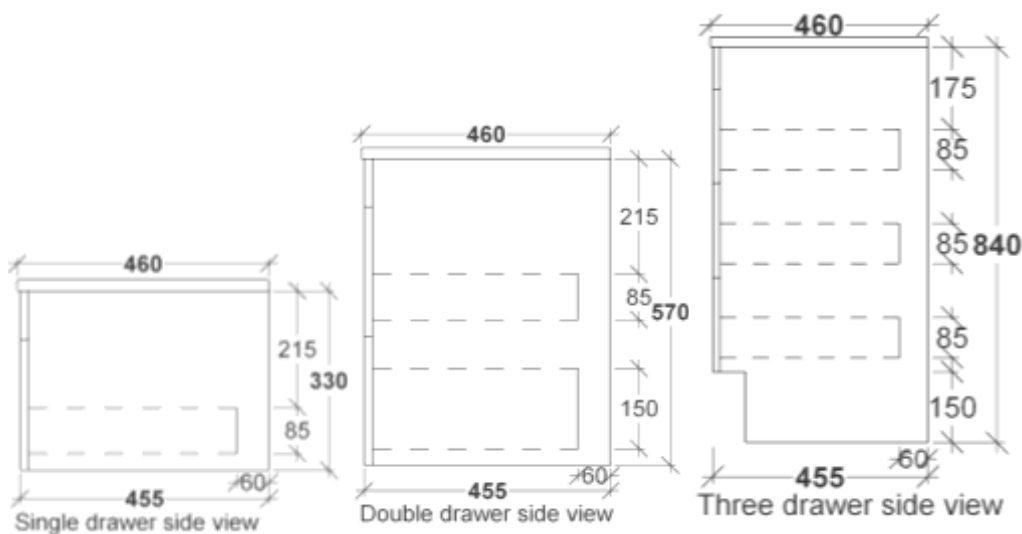

ARIA VANITY SPECS

RIFCO

EST. 1975

ALL SIZES SHOWN ARE NOMINAL & SHOULD BE CHECKED PRIOR TO
INSTALLATION