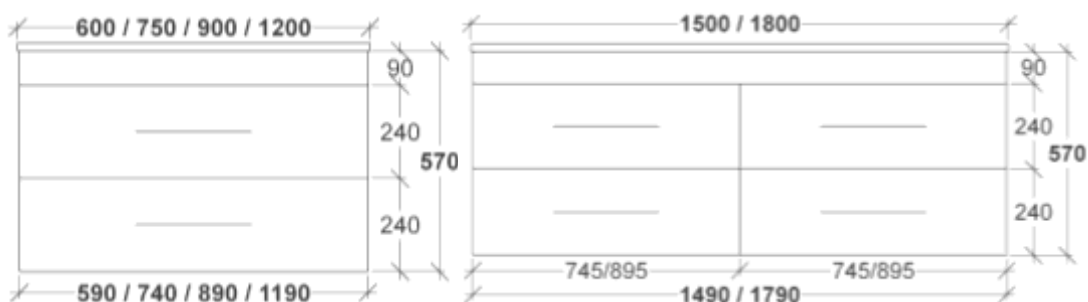

ARIA VANITY SPECS

RIFCO

EST. 1975

ALL SIZES SHOWN ARE NOMINAL & SHOULD BE CHECKED PRIOR TO
INSTALLATION