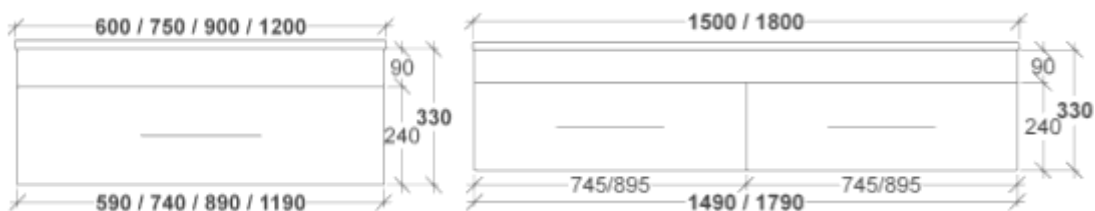

ARIA VANITY SPECS

RIFCO

EST. 1975

ALL SIZES SHOWN ARE NOMINAL & SHOULD BE CHECKED PRIOR TO
INSTALLATION