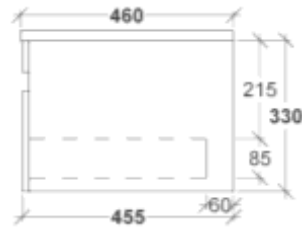

ALLURE VANITY SPECS

RIFCO

EST. 1975

ALL SIZES SHOWN ARE NOMINAL & SHOULD BE CHECKED PRIOR TO
INSTALLATION