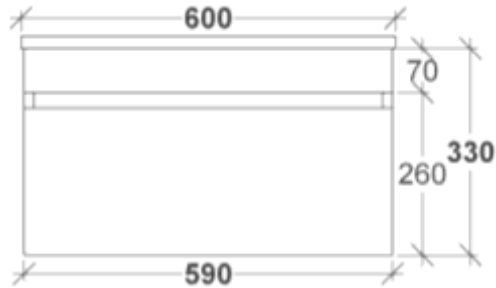

ALLURE VANITY SPECS

RIFCO

EST. 1975

ALL SIZES SHOWN ARE NOMINAL & SHOULD BE CHECKED PRIOR TO
INSTALLATION