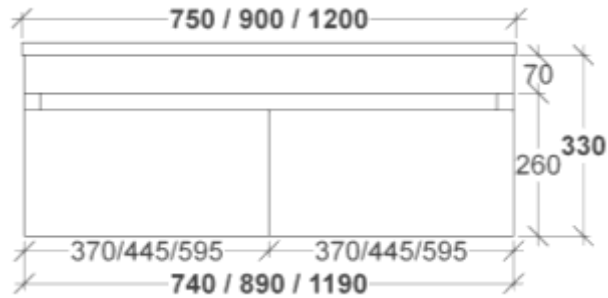

ALLURE VANITY SPECS

RIFCO

EST. 1975

ALL SIZES SHOWN ARE NOMINAL & SHOULD BE CHECKED PRIOR TO
INSTALLATION