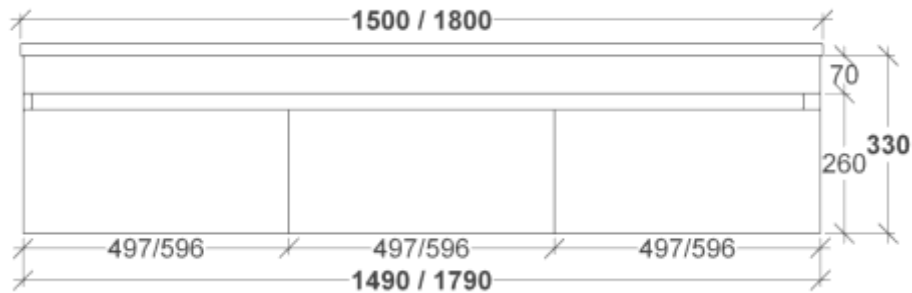

ALLURE VANITY SPECS

RIFCO

EST. 1975

ALL SIZES SHOWN ARE NOMINAL & SHOULD BE CHECKED PRIOR TO
INSTALLATION