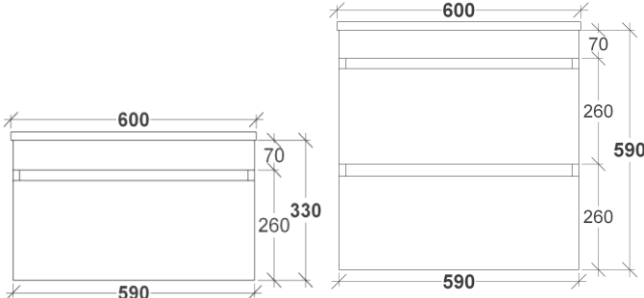

# ALLURE VANITY SPECS

**RIFCO**

EST. 1975

ALL SIZES SHOWN ARE NOMINAL & SHOULD BE CHECKED PRIOR TO  
INSTALLATION