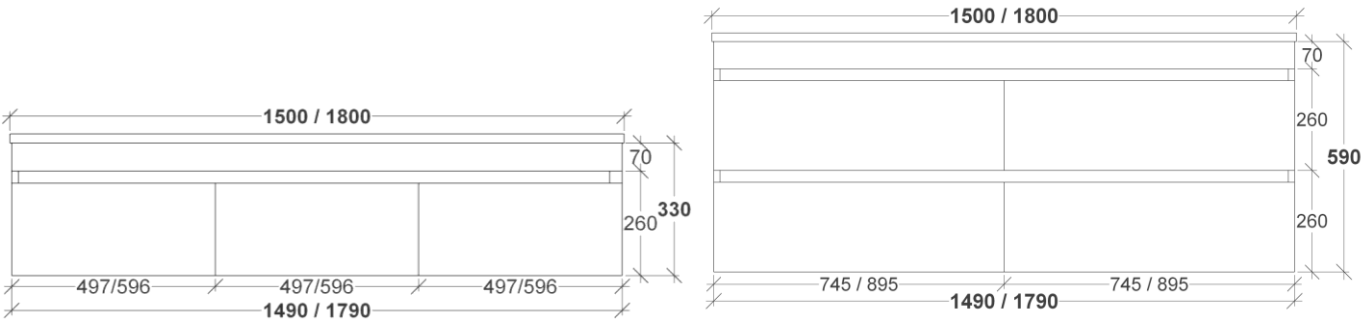

# ALLURE VANITY SPECS

**RIFCO**

EST. 1975

ALL SIZES SHOWN ARE NOMINAL & SHOULD BE CHECKED PRIOR TO  
INSTALLATION