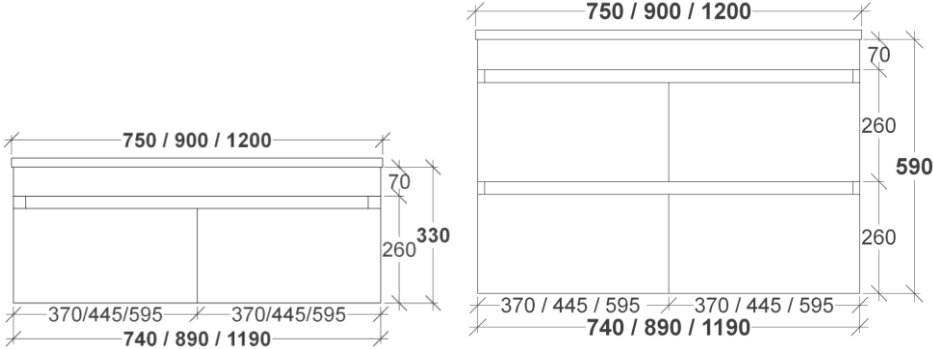

# ALLURE VANITY SPECS

**RIFCO**

EST. 1975

ALL SIZES SHOWN ARE NOMINAL & SHOULD BE CHECKED PRIOR TO  
INSTALLATION