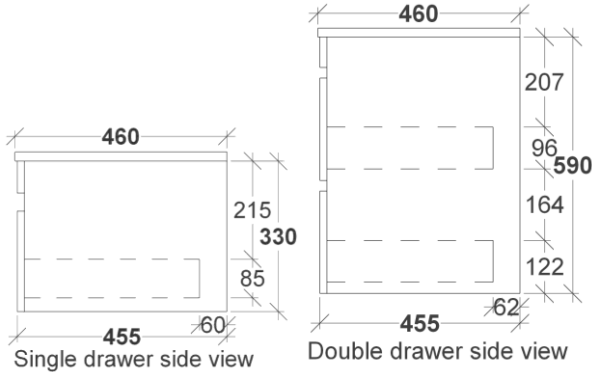

# ALLURE VANITY SPECS

**RIFCO**

EST. 1975

ALL SIZES SHOWN ARE NOMINAL & SHOULD BE CHECKED PRIOR TO  
INSTALLATION