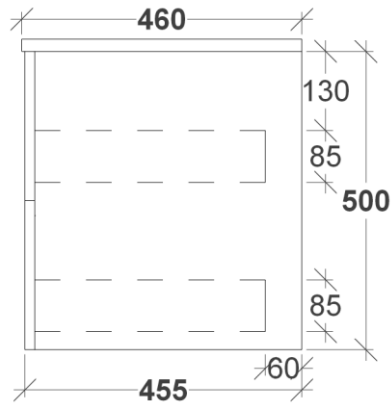

# WENTWORTH VANITY SPECIFICATIONS

# RIFCO

EST. 1975

SIDE VIEW

FRONT VIEW

ALL SIZES SHOWN ARE NOMINAL & SHOULD BE CHECKED PRIOR TO INSTALLATION