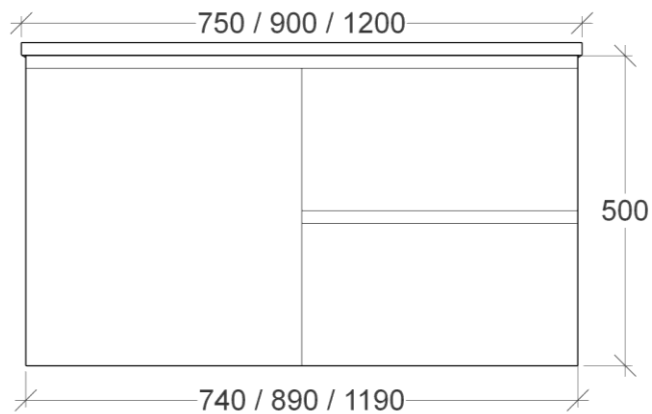

# WENTWORTH VANITY SPECIFICATIONS

# RIFCO

EST. 1975

SIDE VIEW

FRONT VIEW

ALL SIZES SHOWN ARE NOMINAL & SHOULD BE CHECKED PRIOR TO INSTALLATION