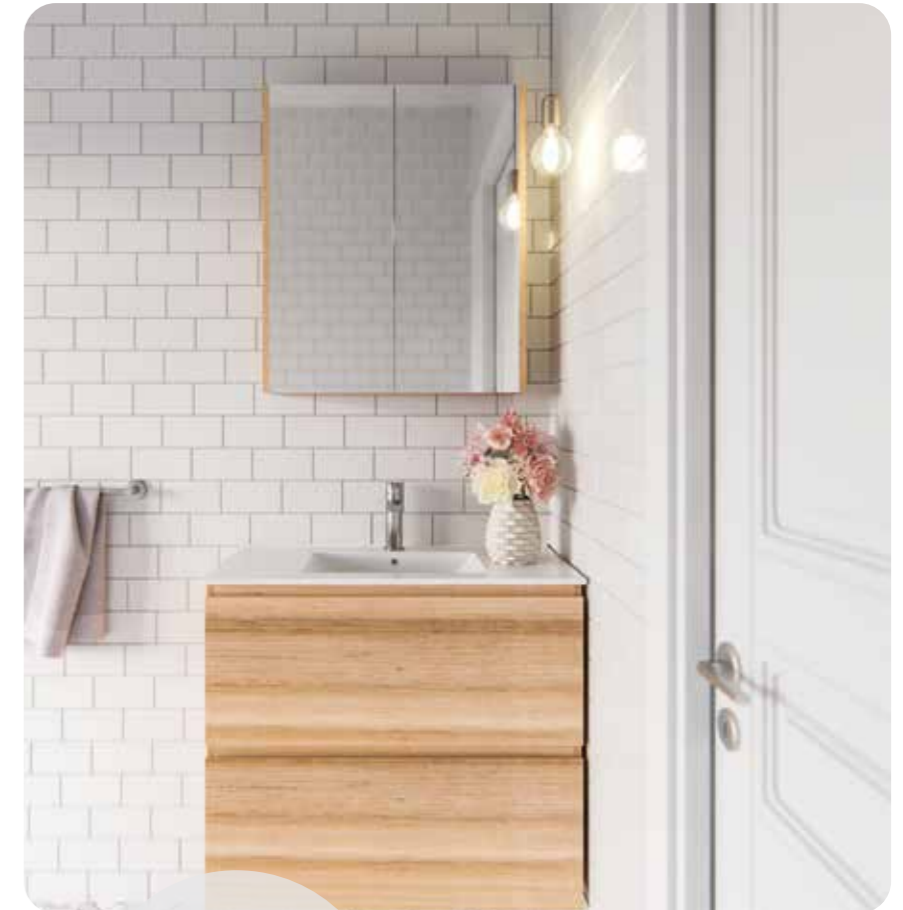

STYLE
Wall hung

- TOP OPTIONS WITH INTEGRATED BOWL**
- 12mm China top (600, 750, 900 only)

- TOP OPTIONS WITH BASIN INCLUDED**
- Solid timber top
 - 12mm or 30mm Corian® solid surface top
 - 20mm Caesarstone® top