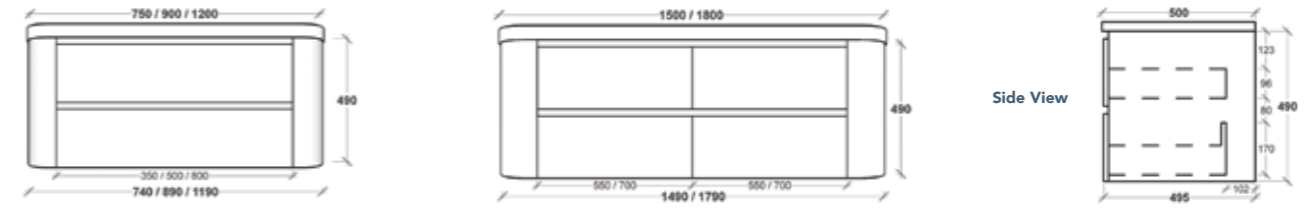

CONTOUR DOUBLE DRAWER