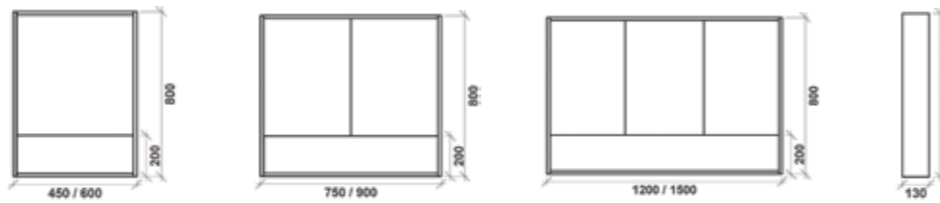

ECLIPSE

SONOMA