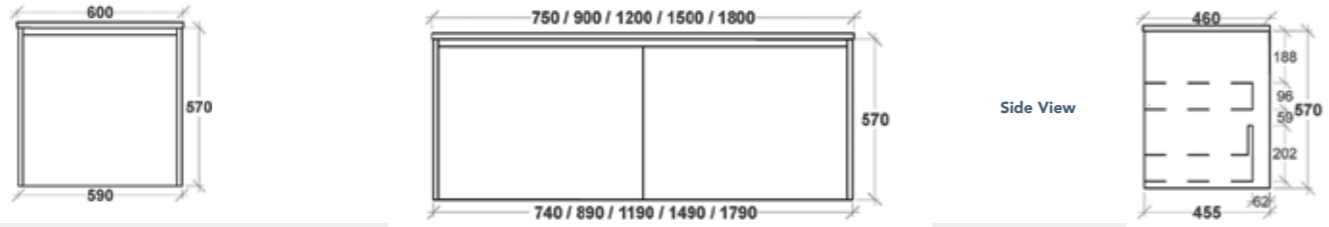

ZENITH

DESIGNER X

MONROE

HAMPTON

HAMILTON

VERONA

IMPERIAL

KENSINGTON