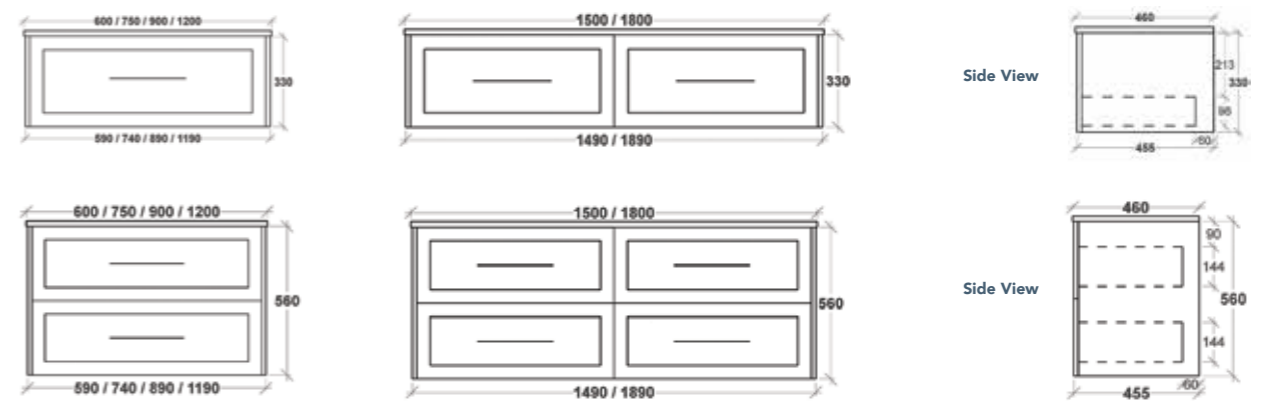

KENSINGTON