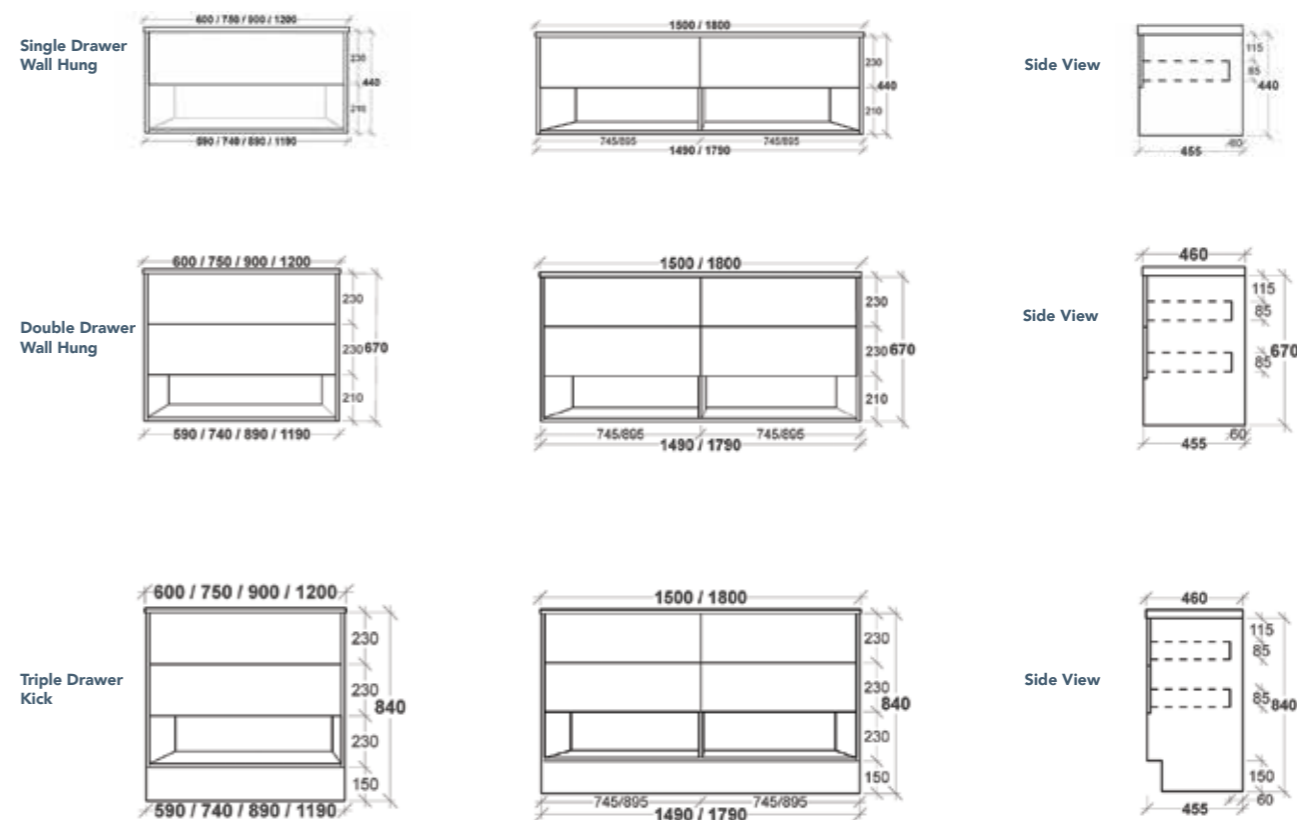

ALLURE

Single Drawer

Double Drawer

NEWPORT

Wall Hung

Kick

NOUVEAU

NOUVEAU ONE

PORTLAND