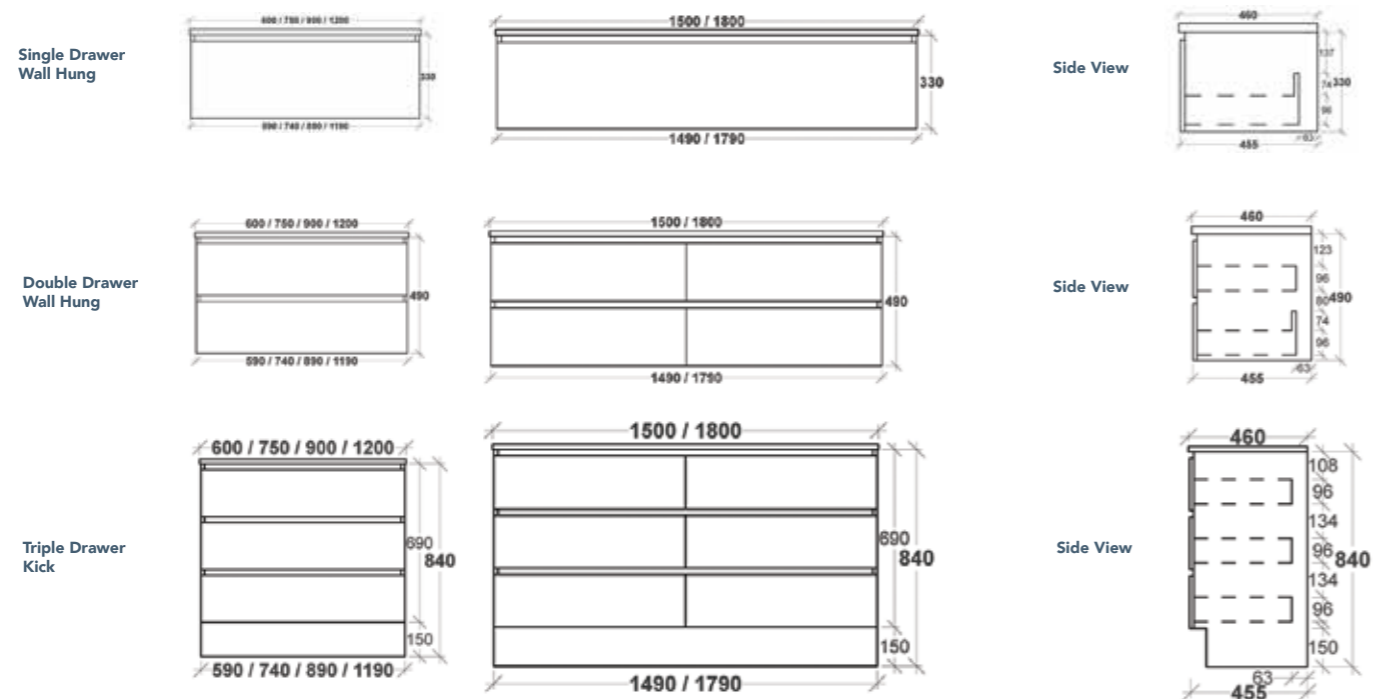

PLATINUM

MONTREAL

SLEEK

ARIA

OPERA

EDEN