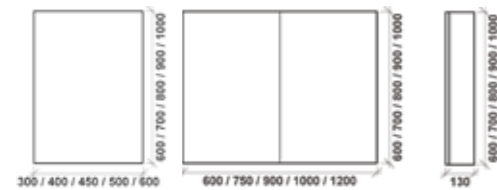

ZION

ECLIPSE

SONOMA

DERWENT

CIRQUE & CIRQUE T2

OVERLAY

OVERLAY MULTI DOOR

OVERLAY BEVEL

OVERLAY SLEEK

SLEEK REFLECT

REFLECT T2

OPERA CABINET

PACIFIC

MAUI MIRROR CABINET

COMMODORE