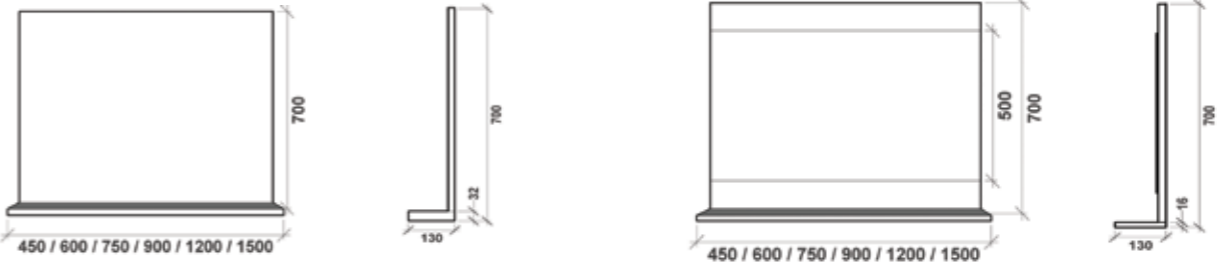

CUBE T2 MIRROR **CUBE MIRROR**

ZION MIRROR

PRODUCT QUALITY GUARANTEE

All our bathroom furniture is made in Australia & made to the highest standards.

We offer a lifetime warranty on all of our hardware as well as the following warranty periods: