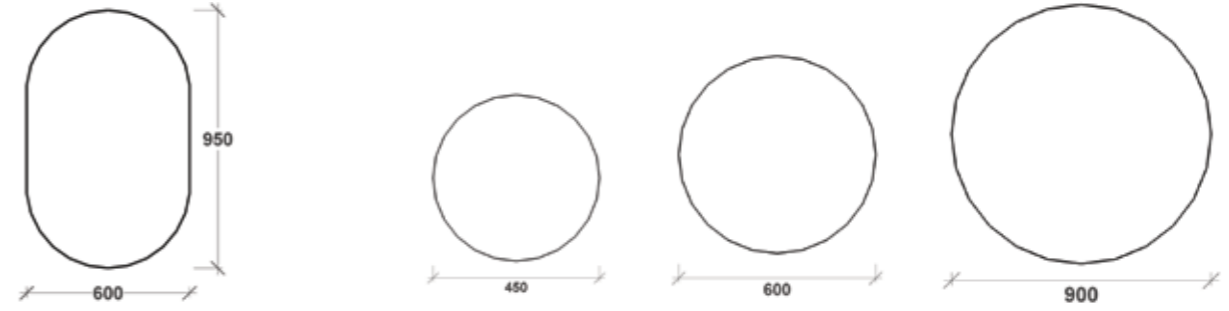

ECLIPSE MIRROR **ROUND MIRROR**