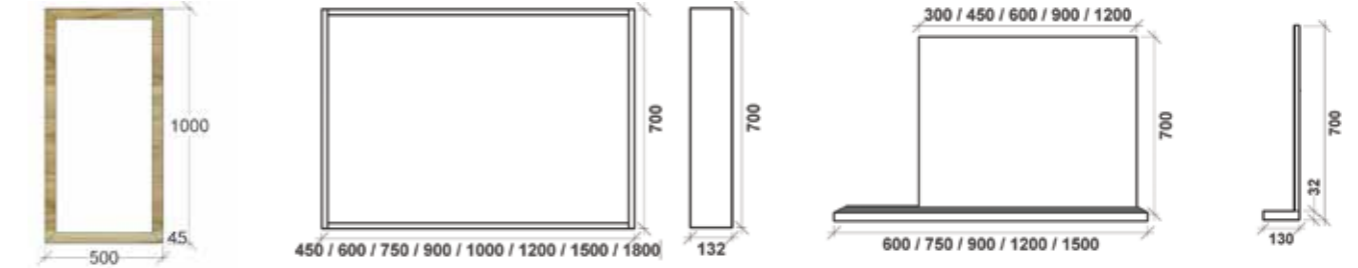

CUBE T2 MIRROR **CUBE MIRROR**

ZION MIRROR

PRODUCT QUALITY GUARANTEE

All our bathroom furniture is made in Australia & made to the highest standards.

We offer a lifetime warranty on all of our hardware as well as the following warranty periods: