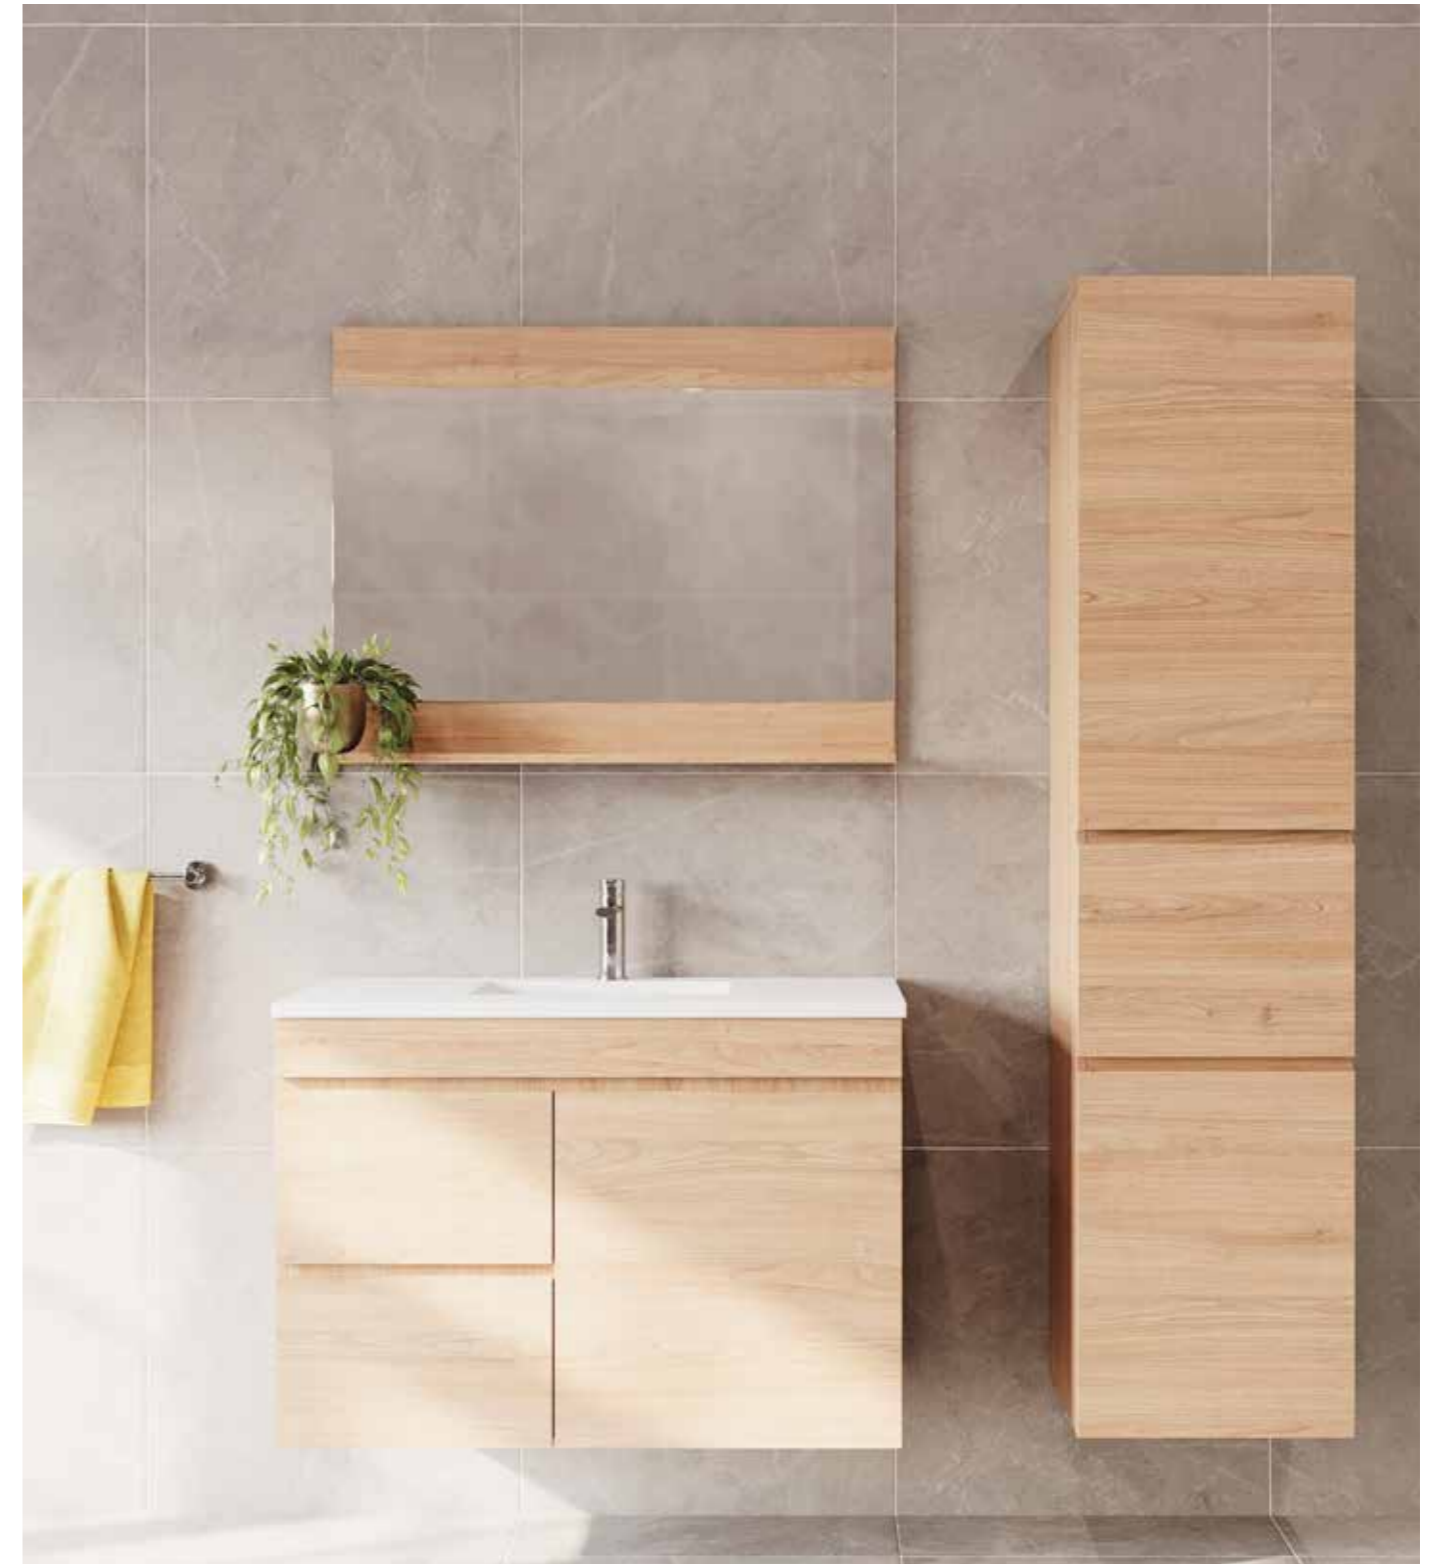

SIZES
 Height: 700
 Width: 450, 600, 750, 900, 1200, 1500
 Depth: 130

FEATURES
 Full polished edge mirror with solid timber shelf

FIXING
 Fitted with 16mm board backing with key hole fittings

TIMBER COLOURS
 Tas Oak, Blackbutt, Blackwood, Recycled Brown, Jarrah, White Oak Limewash, American Oak, American Walnut (additional cost)

MAUI MIRROR

SIZES
 Height 700
 Width: 600, 750, 900, 1200, 1500
 Depth 130 overall

FEATURES
 Solid timber open shelf with offset mirror

FIXING
 Fitted with 16mm board backing with key hole fittings

CUBE MIRROR

SIZES
 Height: 700
 Width: 450, 600, 750, 900, 1200, 1500
 Depth: 130

FEATURES
 Polished edge mirror with shelf Dulux polyurethane or Polytec/Laminex colours

FIXING
 Fitted with 16mm board backing with key hole fitting