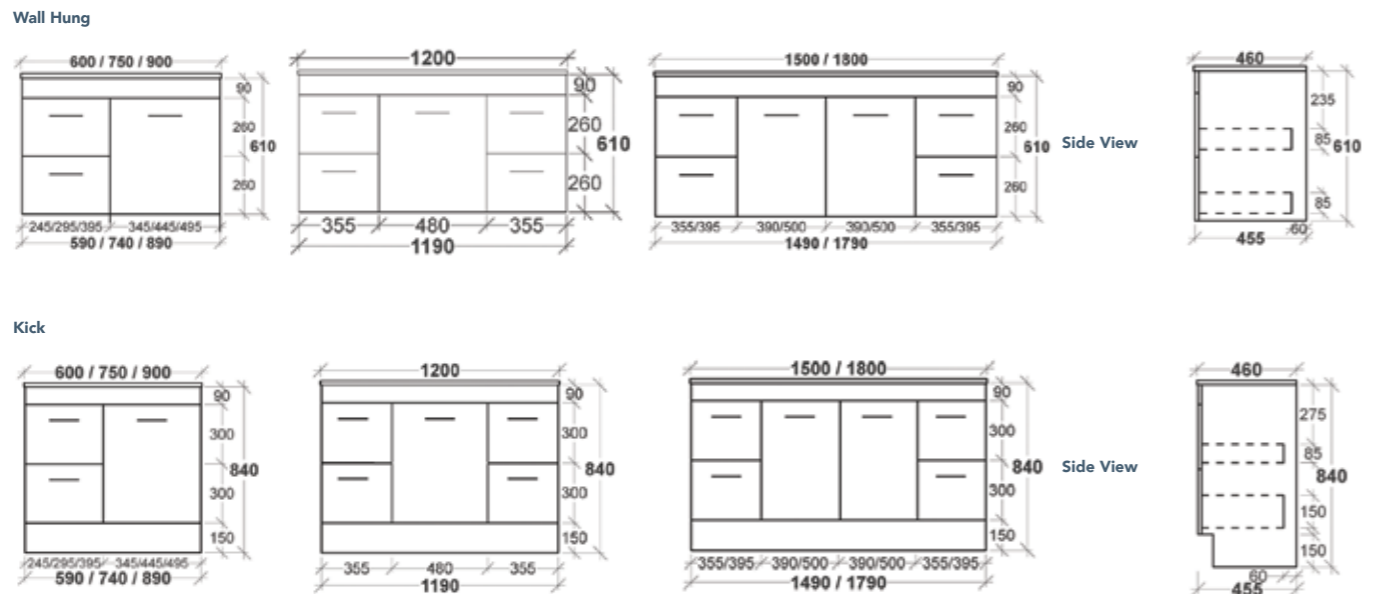

PLATINUM

MONTREAL

SLEEK

ARIA

OPERA

EDEN