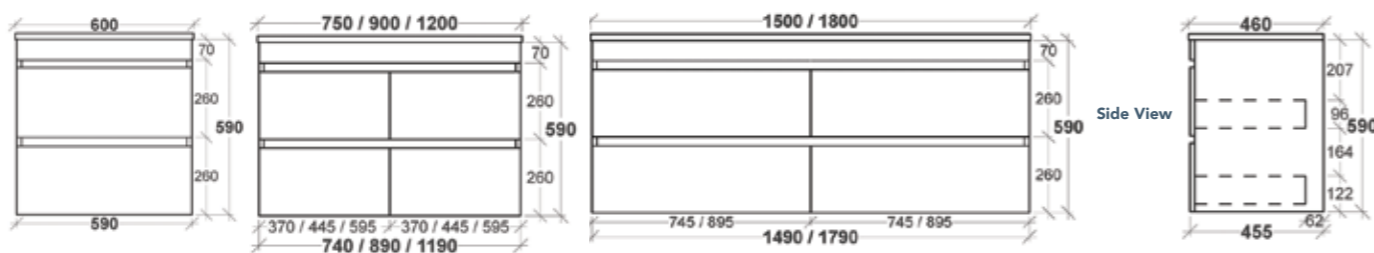

VERONA

IMPERIAL

KENSINGTON

ALLURE

Single Drawer

Double Drawer

NEWPORT

Wall Hung