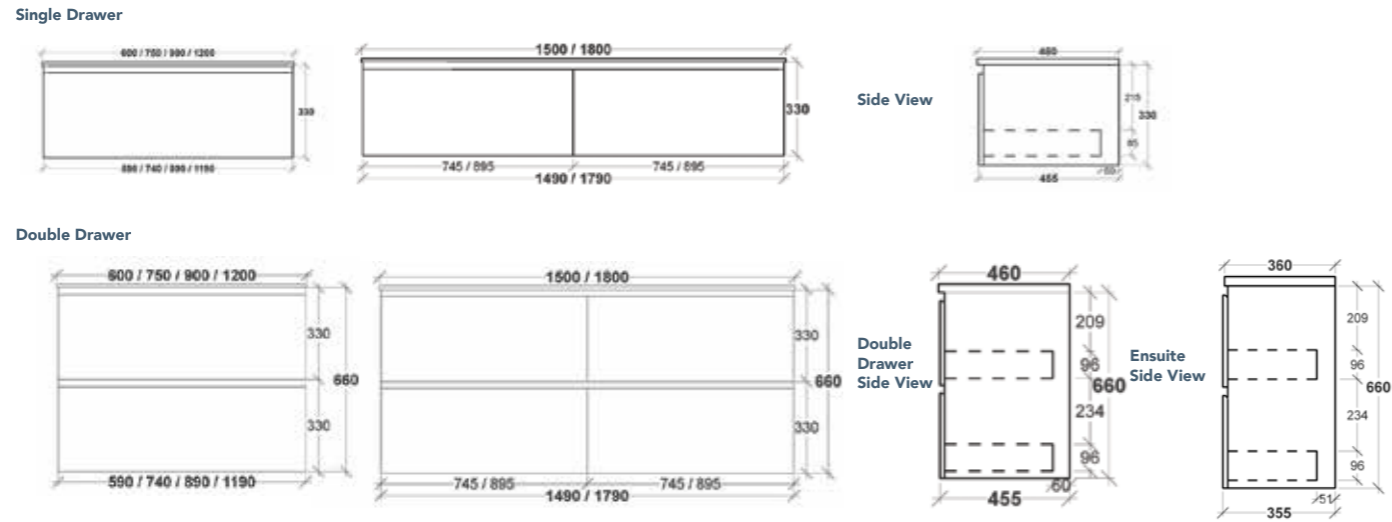

GENESIS + GENESIS ENSUITE