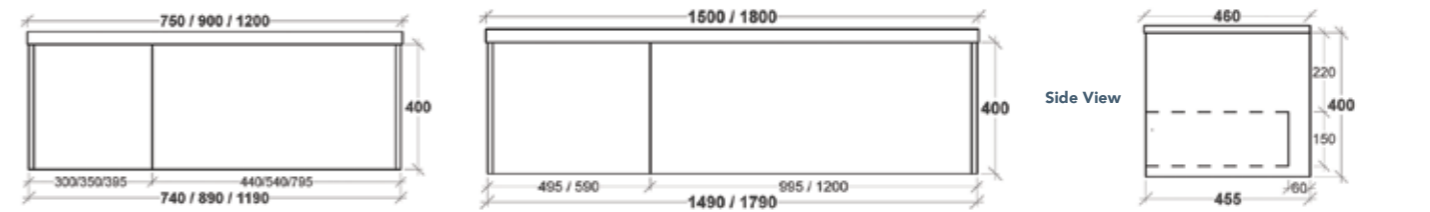

PLATINUM

MONTREAL

SLEEK

ARIA

OPERA

EDEN