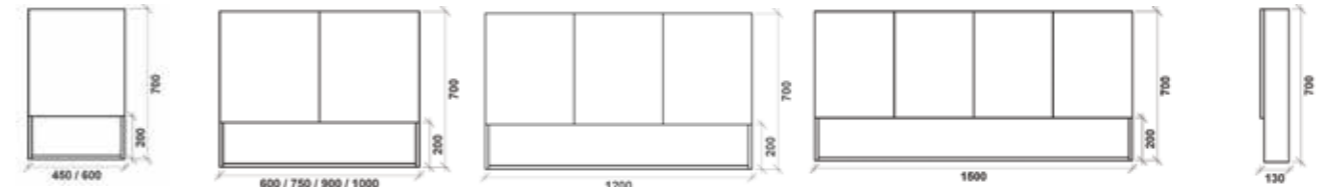

ZION

ECLIPSE

SONOMA

DERWENT

CIRQUE & CIRQUE T2

OVERLAY

OVERLAY MULTI DOOR

OVERLAY BEVEL

OVERLAY SLEEK

SLEEK REFLECT

REFLECT T2

OPERA CABINET

PACIFIC

MAUI MIRROR CABINET

COMMODORE