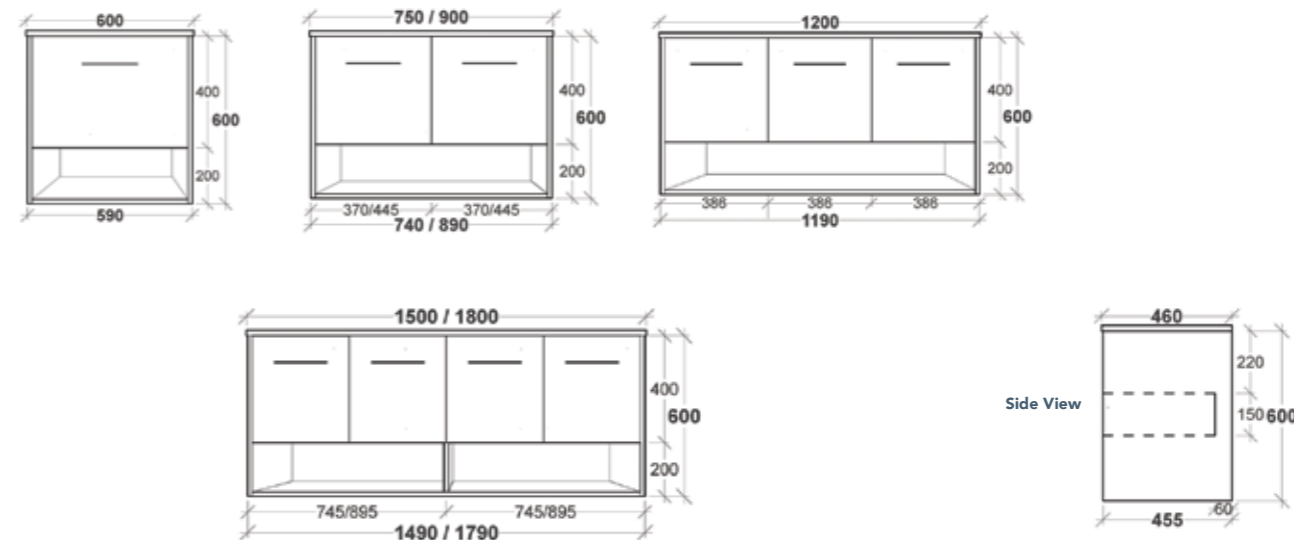

NOUVEAU ONE