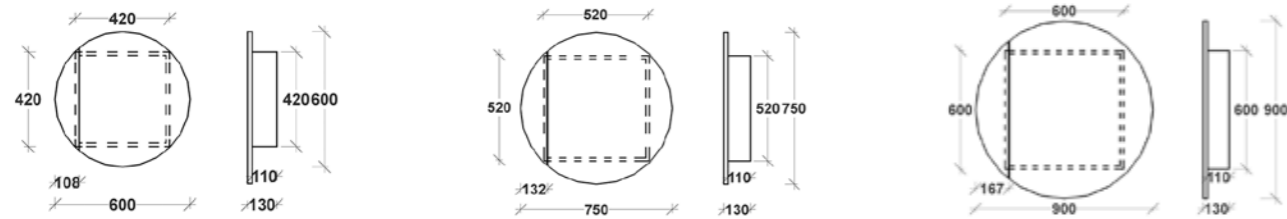

ZION

ECLIPSE

SONOMA

DERWENT

CIRQUE & CIRQUE T2

OVERLAY

OVERLAY MULTI DOOR

OVERLAY BEVEL