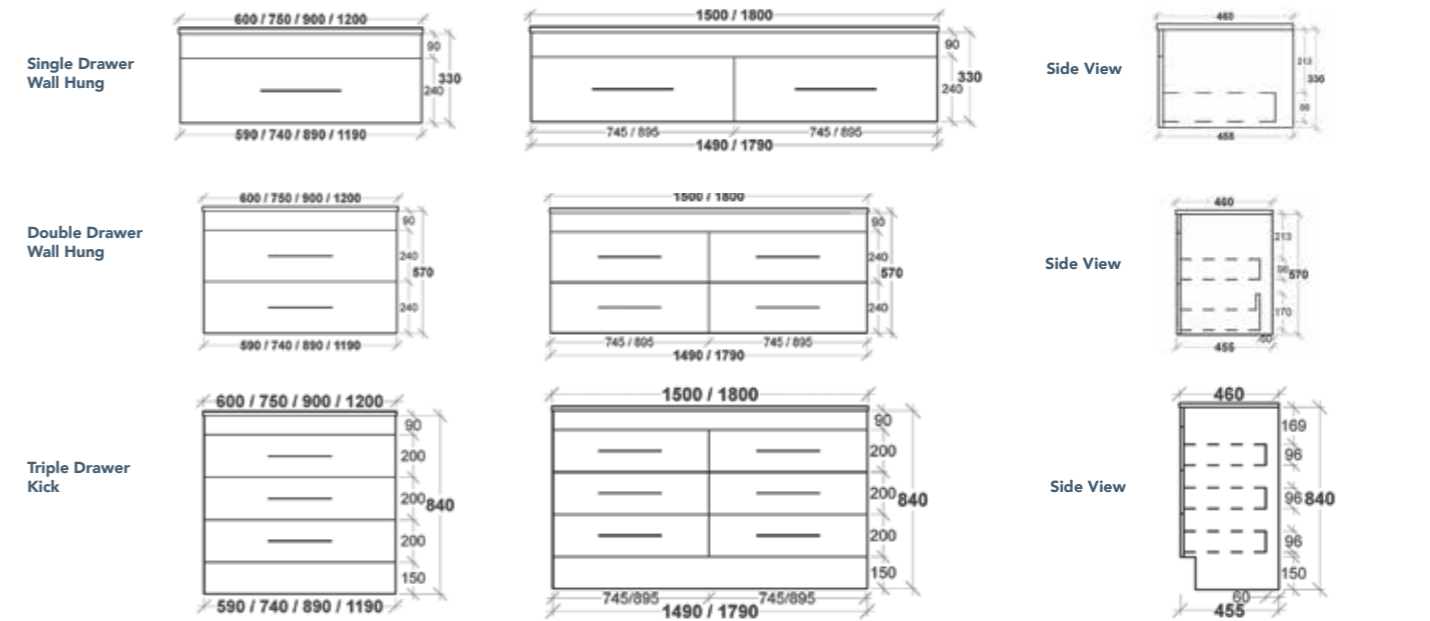

PLATINUM

MONTREAL

SLEEK

ARIA

OPERA

EDEN