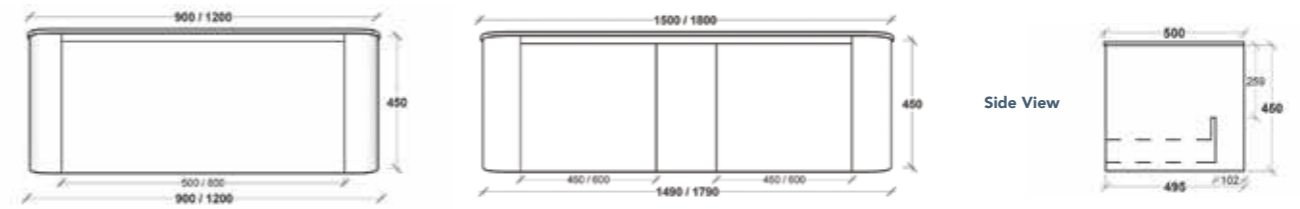

Vanity colours in gloss or satin finish:

*Not available in gloss finish

CONTOUR DELUXE

CONTOUR

CONTOUR DOUBLE DRAWER

CONTOUR SUPREME

SAGE

SUTTON