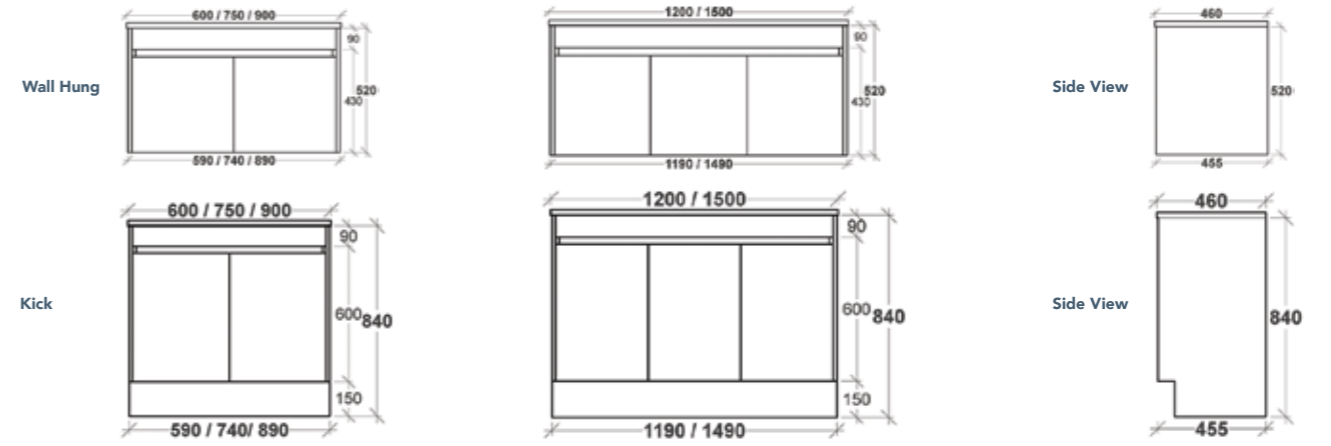

GENESIS + GENESIS ENSUITE

ASPEN + ASPEN ENSUITE

WENTWORTH

IVY

SONOMA + SONOMA ENSUITE

OVATION