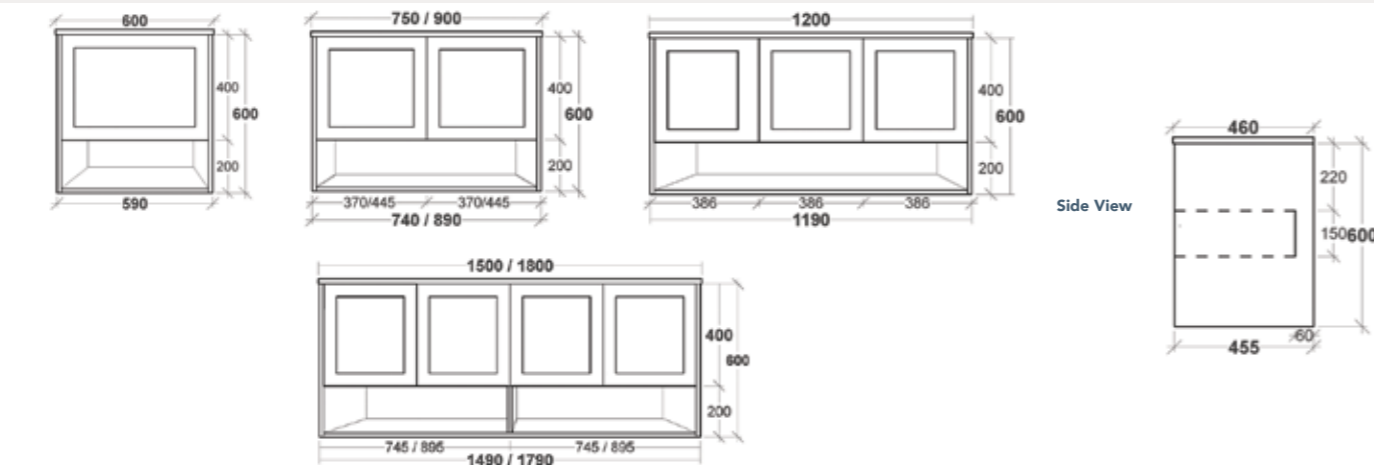

ALLURE

Single Drawer

Double Drawer

NEWPORT

Wall Hung

Kick

NOUVEAU

NOUVEAU ONE

PORTLAND