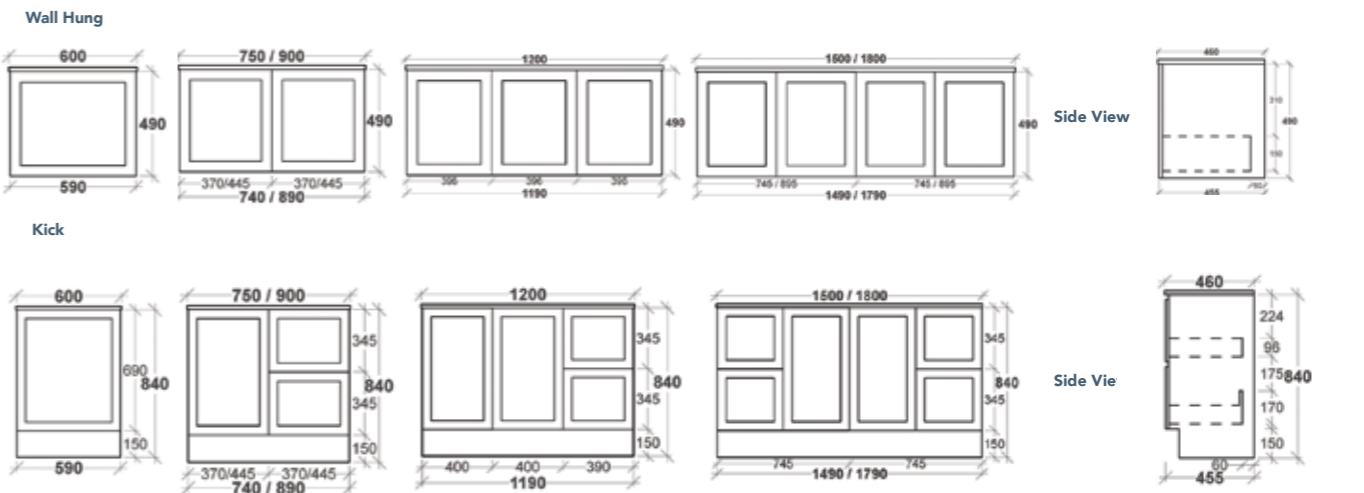

VERONA

IMPERIAL

KENSINGTON

ALLURE

Single Drawer

Double Drawer

NEWPORT

Wall Hung