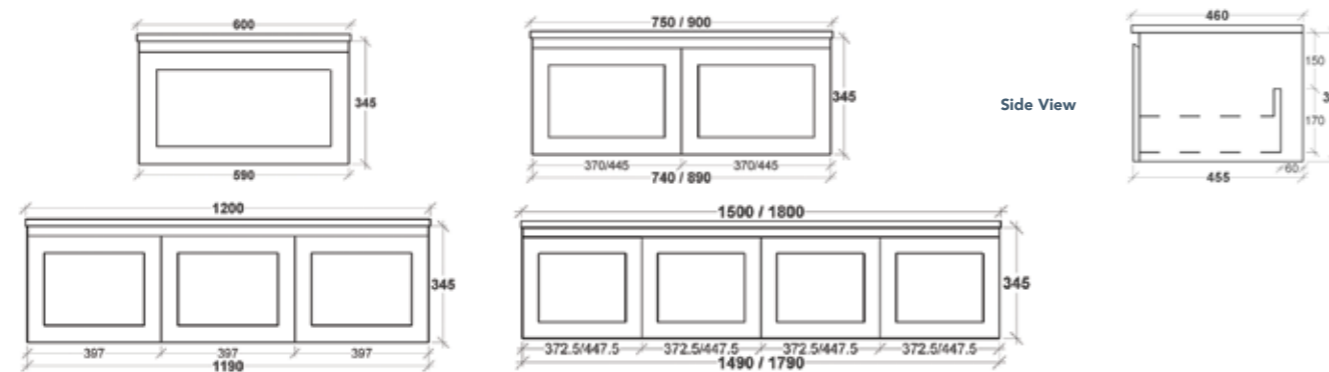

ZENITH

DESIGNER X

MONROE

HAMPTON

HAMILTON

VERONA

IMPERIAL

KENSINGTON