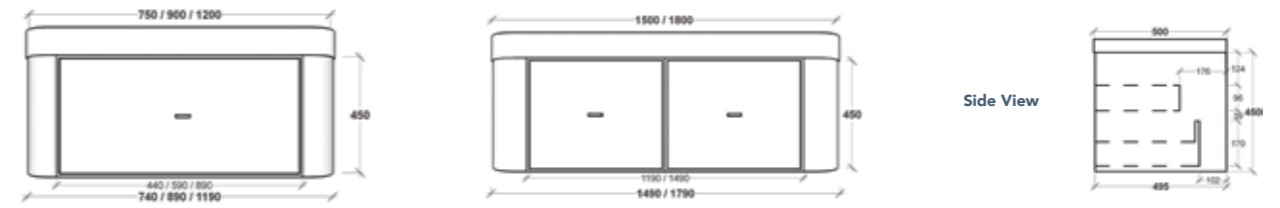

CONTOUR DELUXE