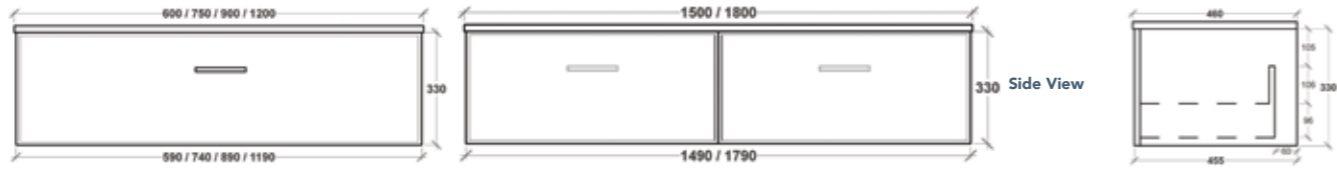

ZENITH

DESIGNER X

MONROE

HAMPTON

HAMILTON

VERONA

IMPERIAL

KENSINGTON