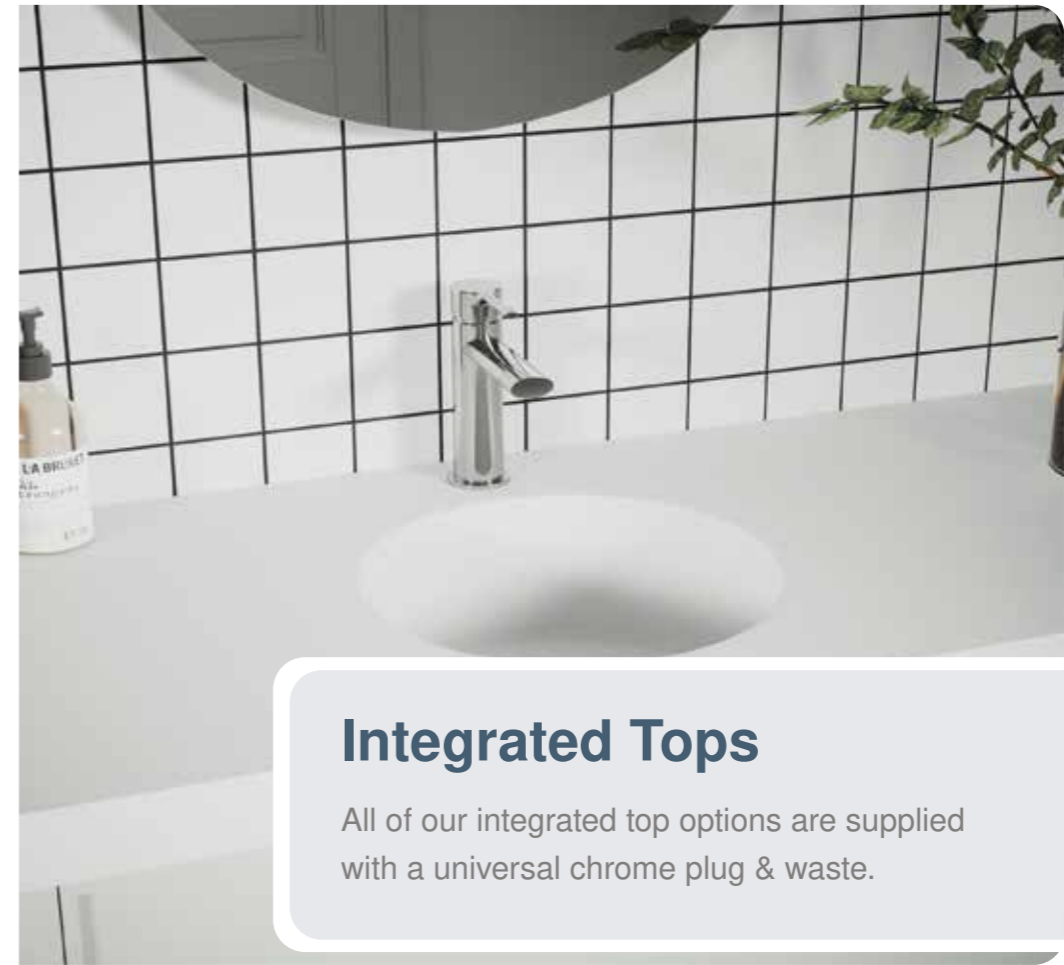

Integrated Tops

All of our integrated top options are supplied with a universal chrome plug & waste.