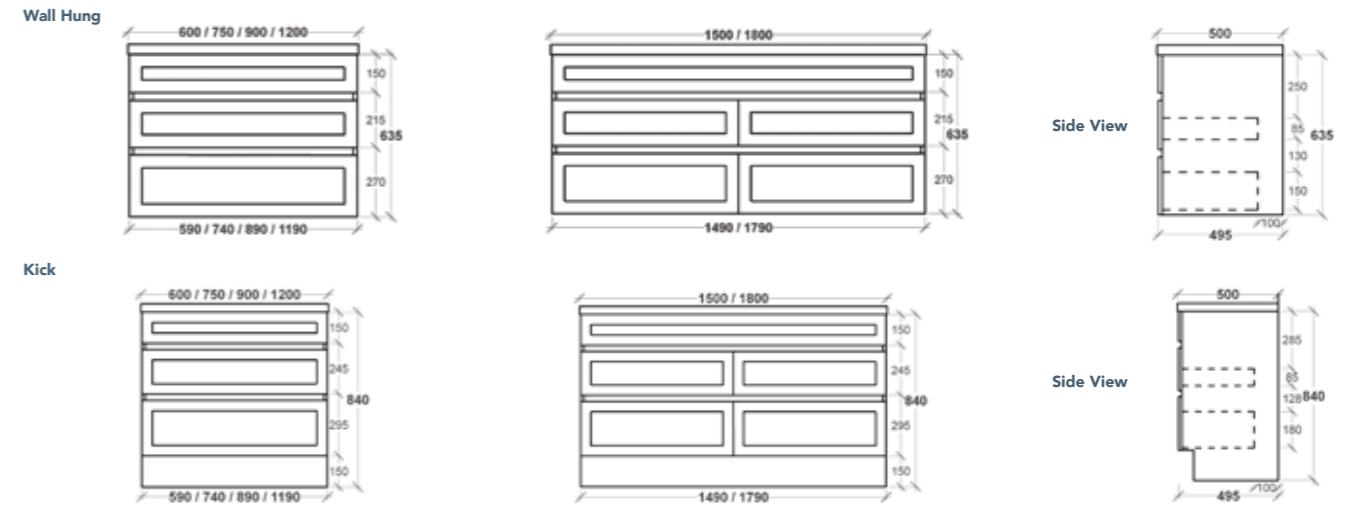

VERONA

IMPERIAL

KENSINGTON

ALLURE

Single Drawer

Double Drawer

NEWPORT

Wall Hung