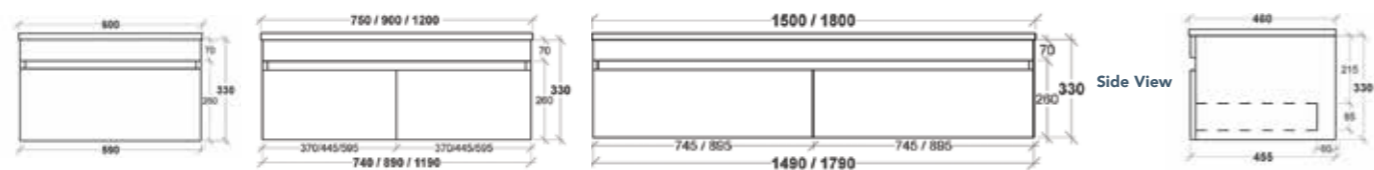

VERONA

IMPERIAL

KENSINGTON

ALLURE

Single Drawer

Double Drawer

NEWPORT

Wall Hung