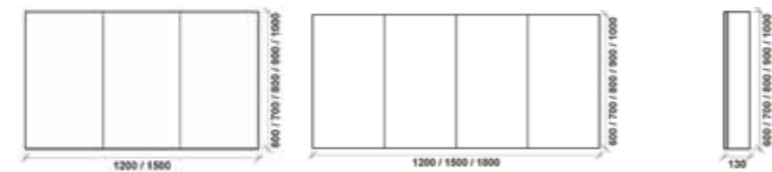

ZION

ECLIPSE

SONOMA

DERWENT

CIRQUE & CIRQUE T2

OVERLAY

OVERLAY MULTI DOOR

OVERLAY BEVEL