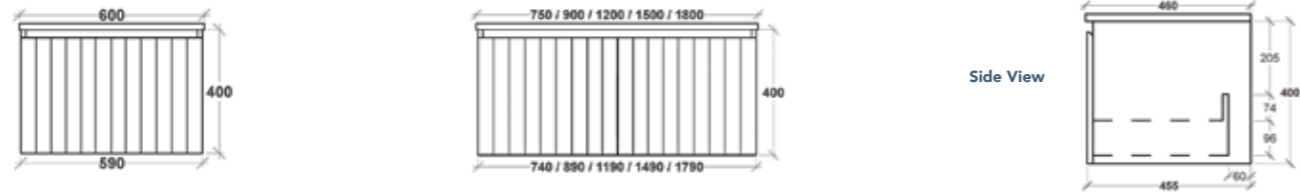

ZENITH

DESIGNER X

MONROE

HAMPTON

HAMILTON

VERONA

IMPERIAL

KENSINGTON