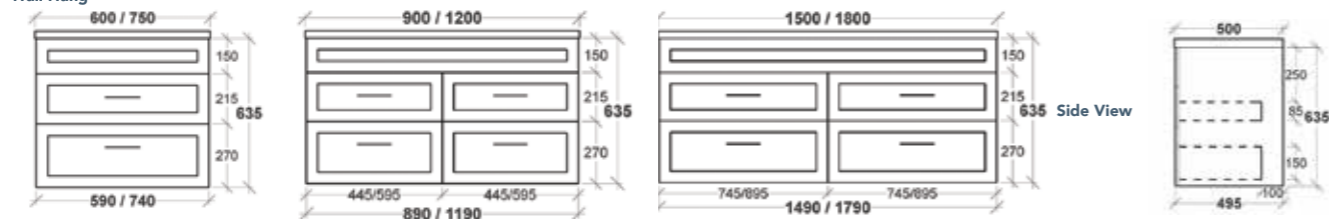

VERONA

IMPERIAL

KENSINGTON

ALLURE

Single Drawer

Double Drawer

NEWPORT

Wall Hung