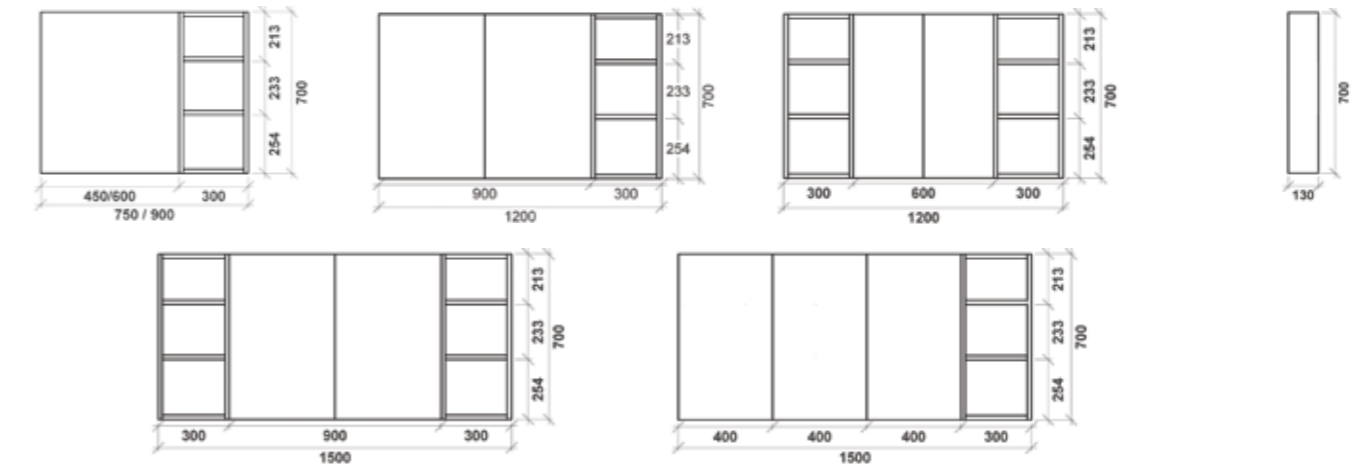

OPERA CABINET