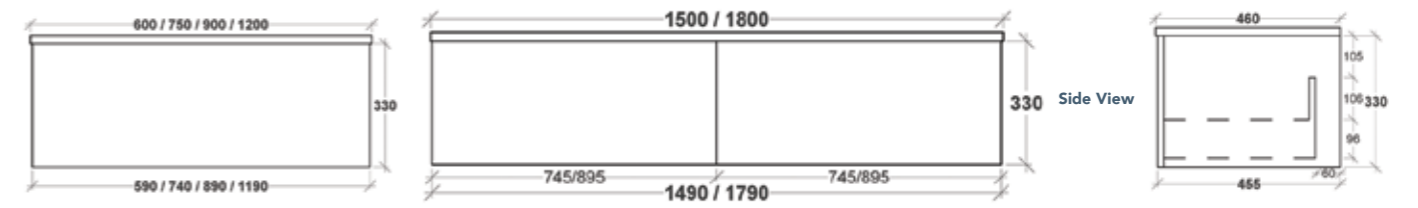

PLATINUM

MONTREAL

SLEEK

ARIA

OPERA

EDEN