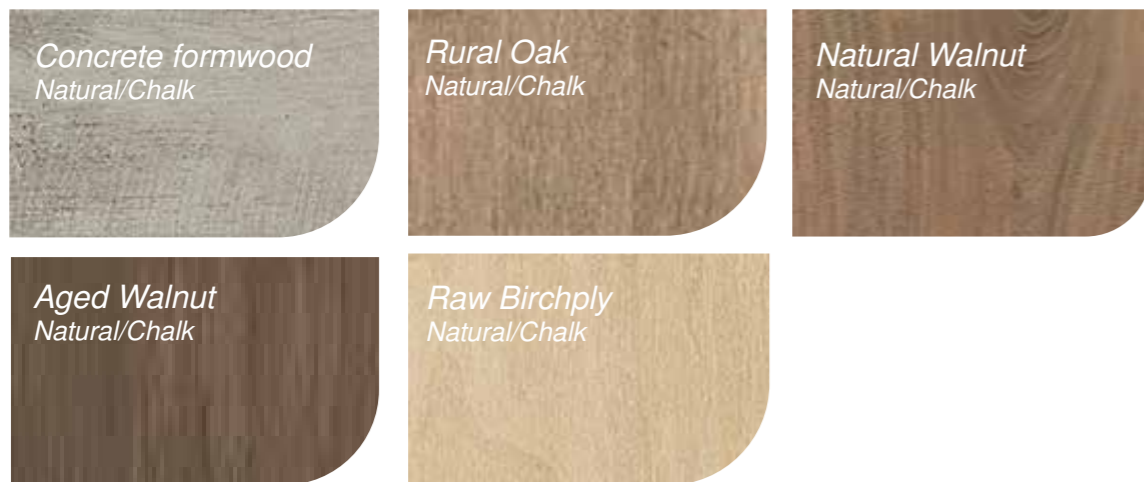

Vanity finishes:

Laminex®