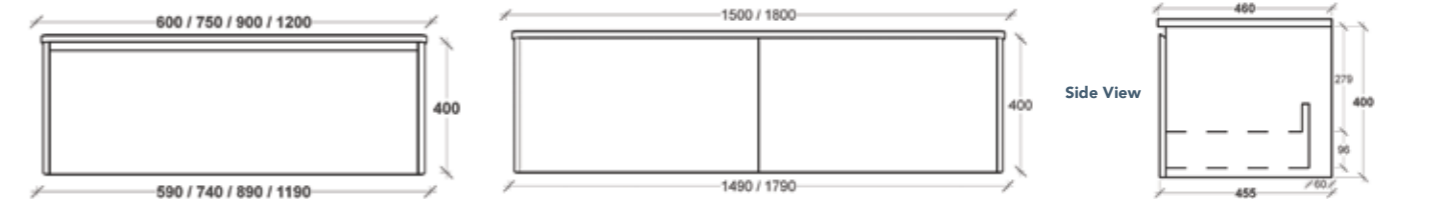

PLATINUM

MONTREAL

SLEEK

ARIA

OPERA

EDEN