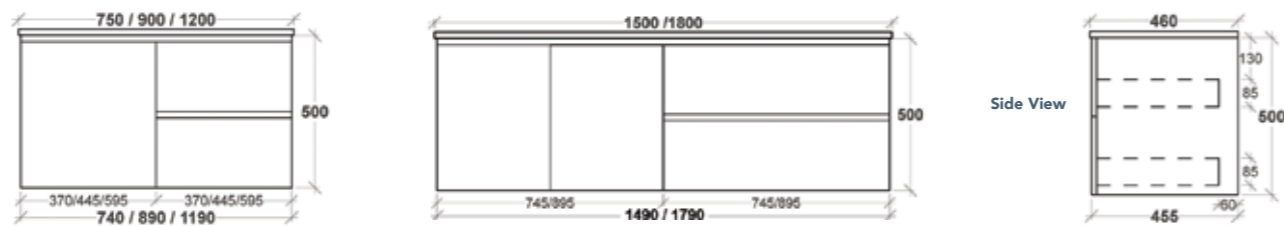

GENESIS + GENESIS ENSUITE

ASPEN + ASPEN ENSUITE

WENTWORTH

IVY

SONOMA + SONOMA ENSUITE

OVATION