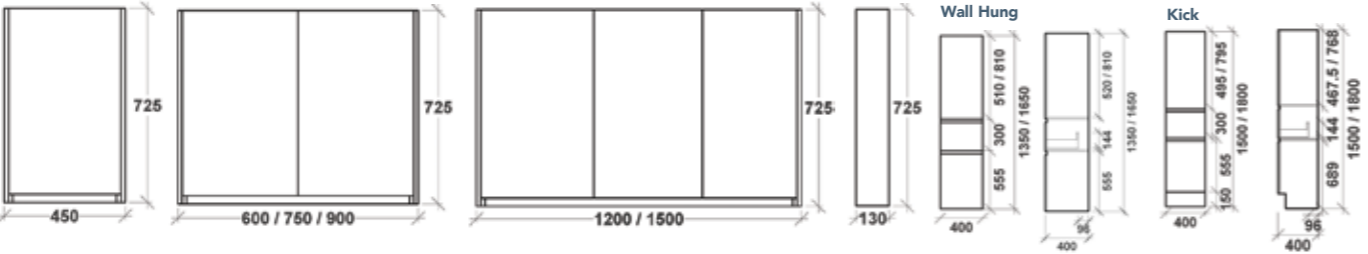

IVY **TALLBOY**