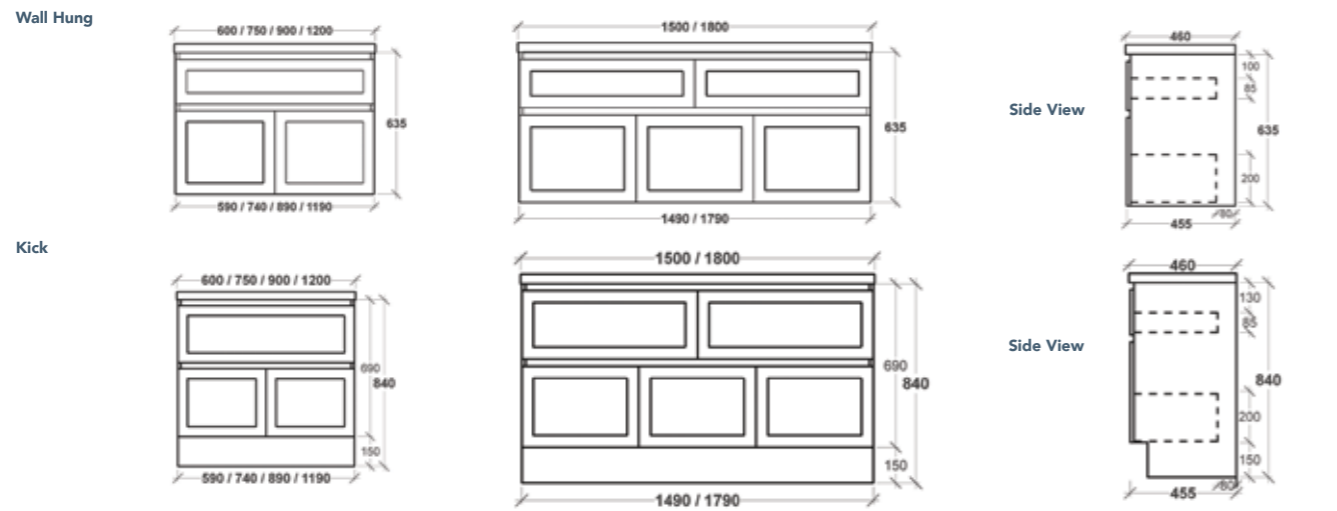

ZENITH

DESIGNER X

MONROE

HAMPTON

HAMILTON

VERONA

IMPERIAL

KENSINGTON