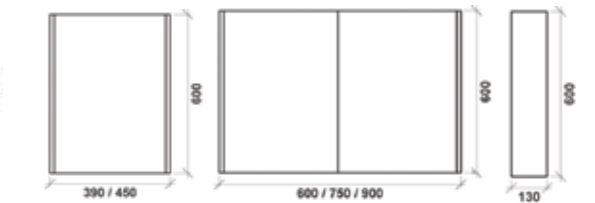

ZION

ECLIPSE

SONOMA

DERWENT

CIRQUE & CIRQUE T2

OVERLAY

OVERLAY MULTI DOOR

OVERLAY BEVEL

OVERLAY SLEEK

SLEEK REFLECT

REFLECT T2

OPERA CABINET

PACIFIC

MAUI MIRROR CABINET

COMMODORE