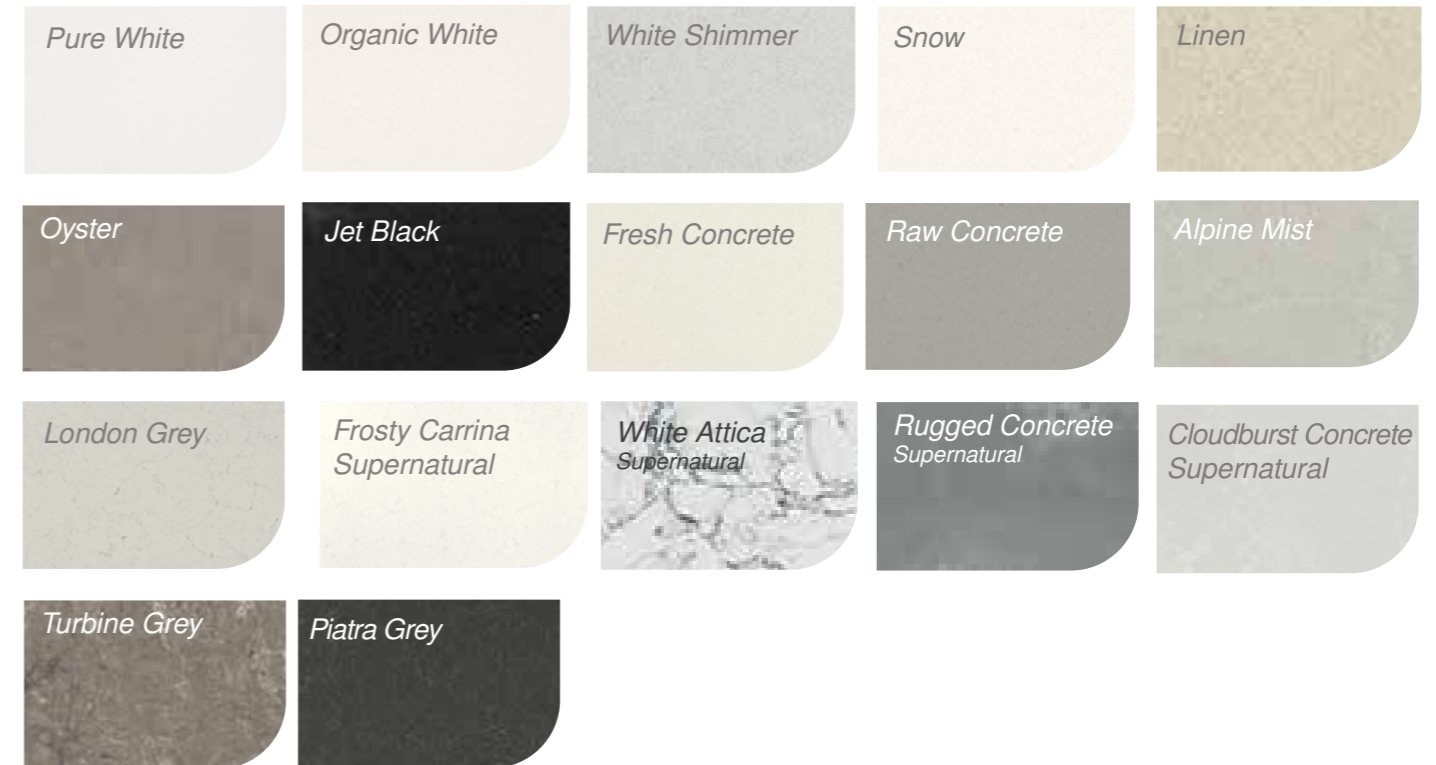

Caesarstone® is the largest engineered stone manufacturer & provides exceptional beauty, strength & durability. All stone tops 20mm thick.