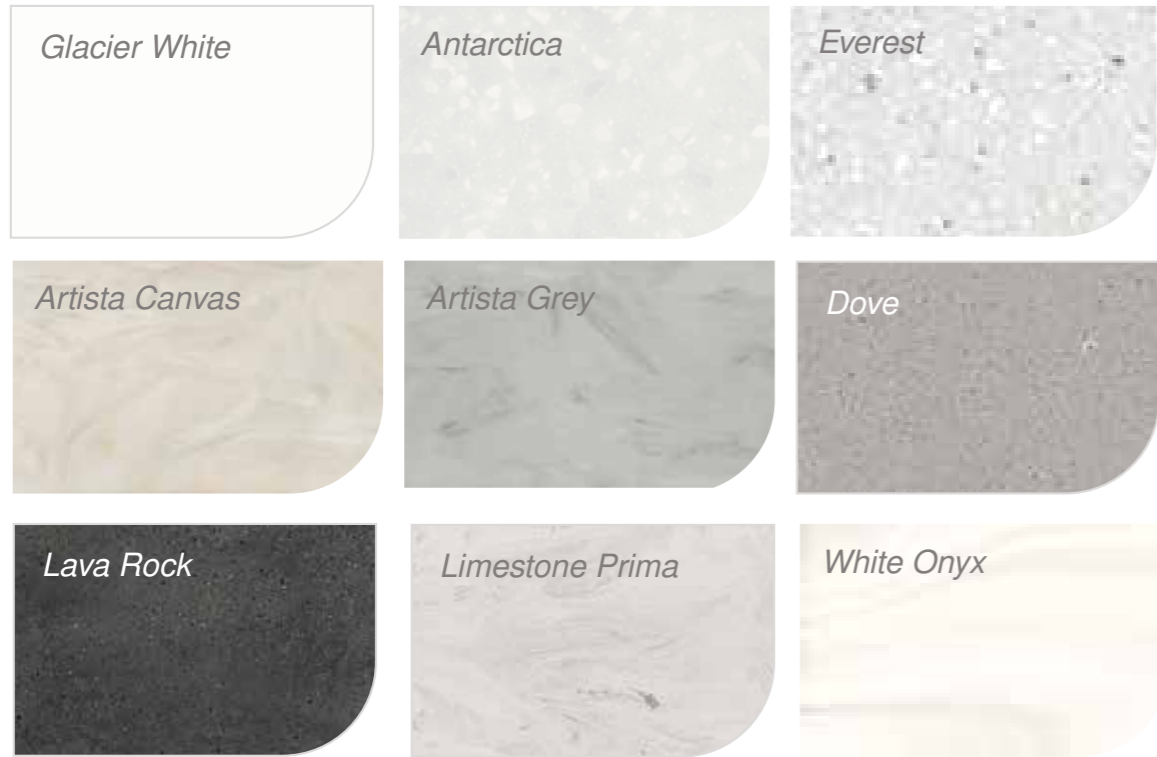

LEGS

SQUARE LEGS
Polished chrome or matt chrome

ROUND LEGS
Polished chrome or matt chrome

keep up to date with the latest bathroom trends by following Rifco on Instagram @Rifco_

@designerbathware

@haydenandsara

@aboveallbathrooms

@bathroomsbydesignsa

Vanity top finishes:

Rifco are the leaders in timber vanity tops and cabinets offering the largest range of colours/species

SOLID TIMBER

These timbers are sourced from managed forests and the sustainability of the various species utilised in the manufacture of these tops has been certified.

Caesarstone® is the largest engineered stone manufacturer & provides exceptional beauty, strength & durability. All stone tops 20mm thick.

Corian® Solid Surface is made from two thirds natural minerals (Alumina Trihydrate) and one third acrylic binder. It is this unique formula that allows Corian® to be completely non-porous, hygienic, seamless and Thermoformable. Our Corian® vanity tops are available in 12mm or 30mm edge thickness, and our integrated tops come in 12mm, 50mm or 100mm edge thickness.