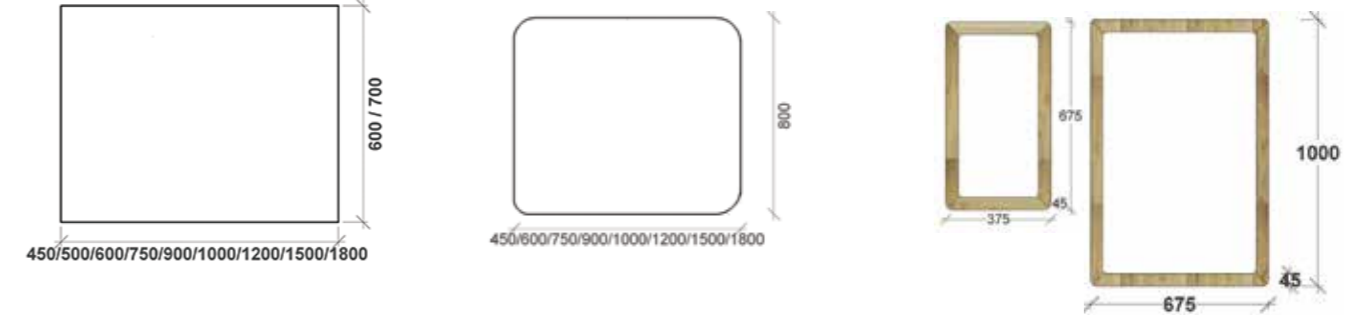

SQUARE MIRROR **DERWENT MIRROR** **WILLOW MIRROR**