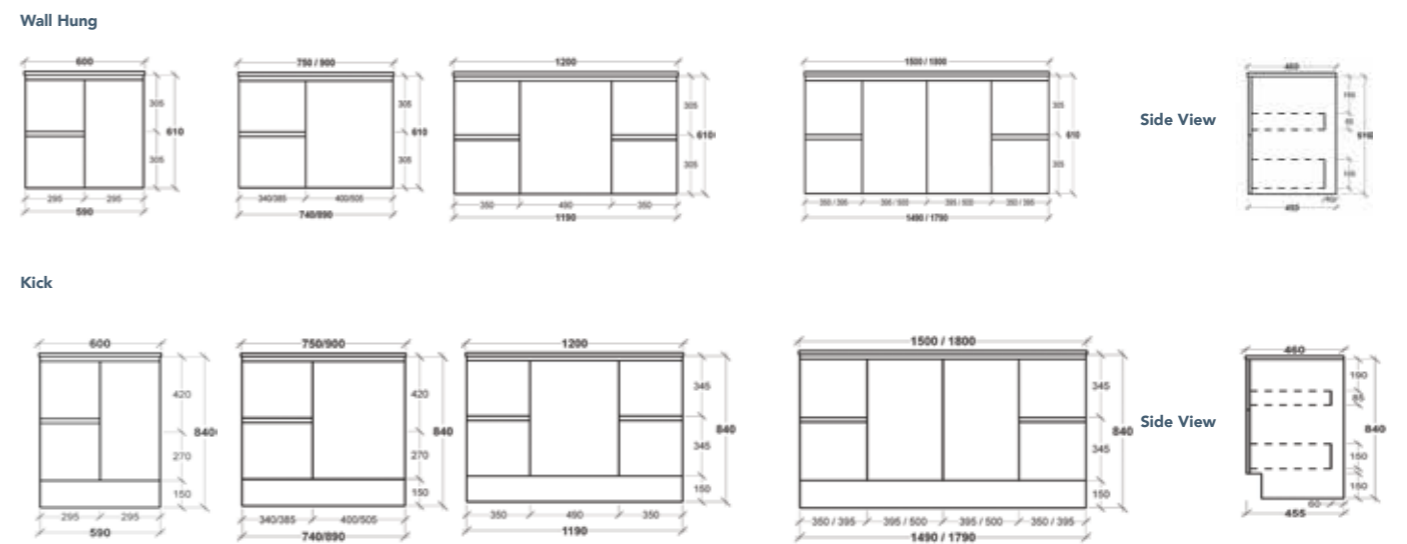

ZION

ECLIPSE

SONOMA

DERWENT

CIRQUE & CIRQUE T2

OVERLAY

OVERLAY MULTI DOOR

OVERLAY BEVEL