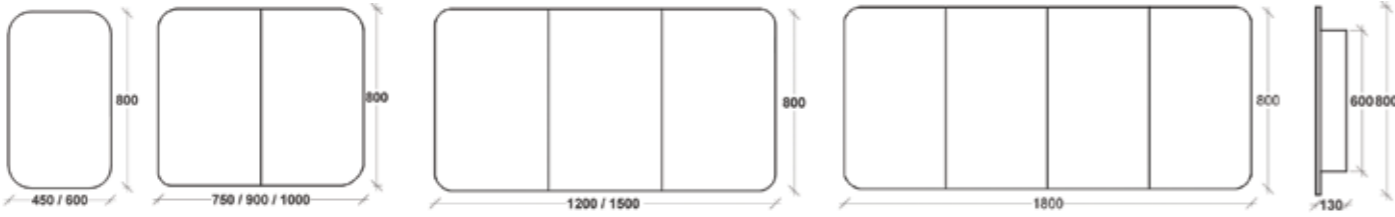

ZION

ECLIPSE

SONOMA

DERWENT

CIRQUE & CIRQUE T2

OVERLAY

OVERLAY MULTI DOOR

OVERLAY BEVEL