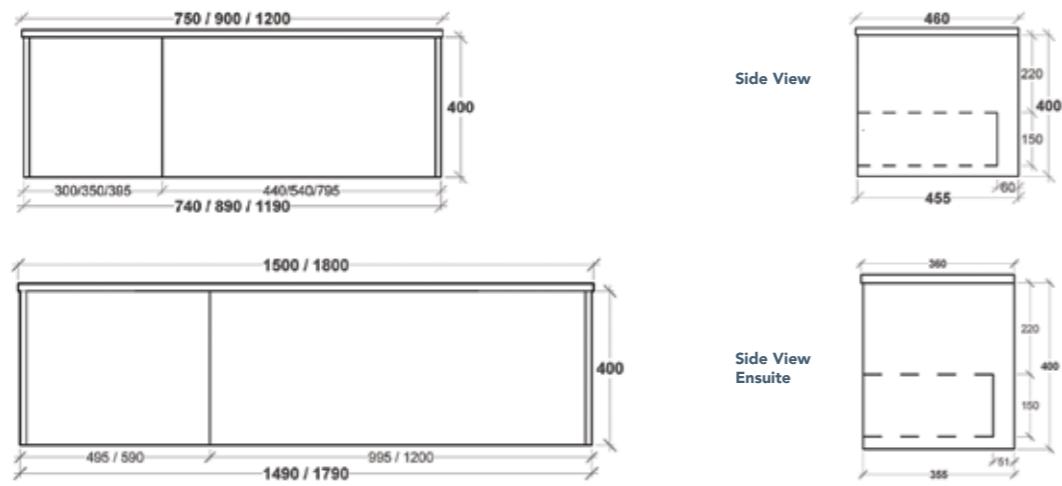

ASPEN + ASPEN ENSUITE