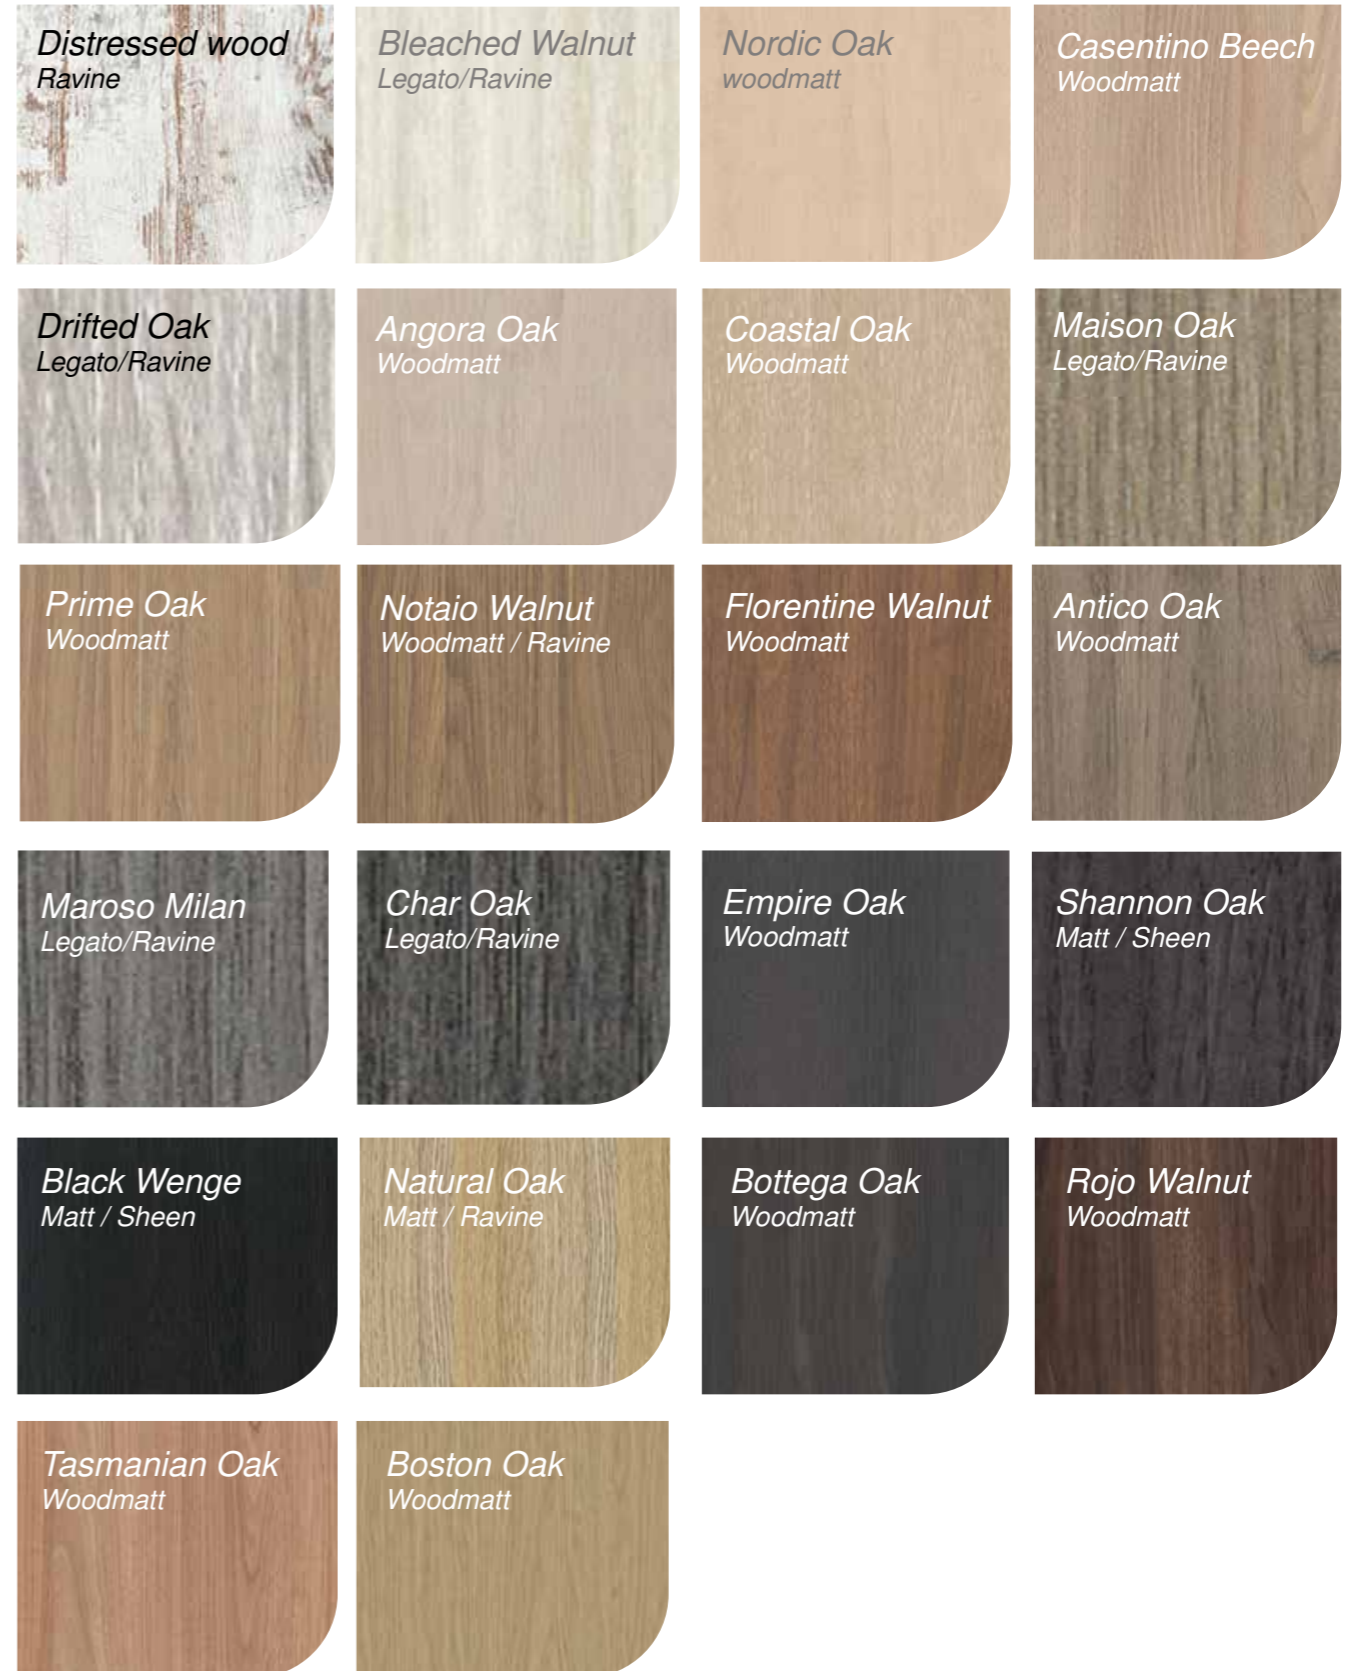

Corian® Solid Surface is made from two thirds natural minerals (Alumina Trihydrate) and one third acrylic binder. It is this unique formula that allows Corian® to be completely non-porous, hygienic, seamless and Thermoformable. Our Corian® vanity tops are available in 12mm or 30mm edge thickness, and our integrated tops come in 12mm, 50mm or 100mm edge thickness.

Vanity finishes:

Laminex®

polytec