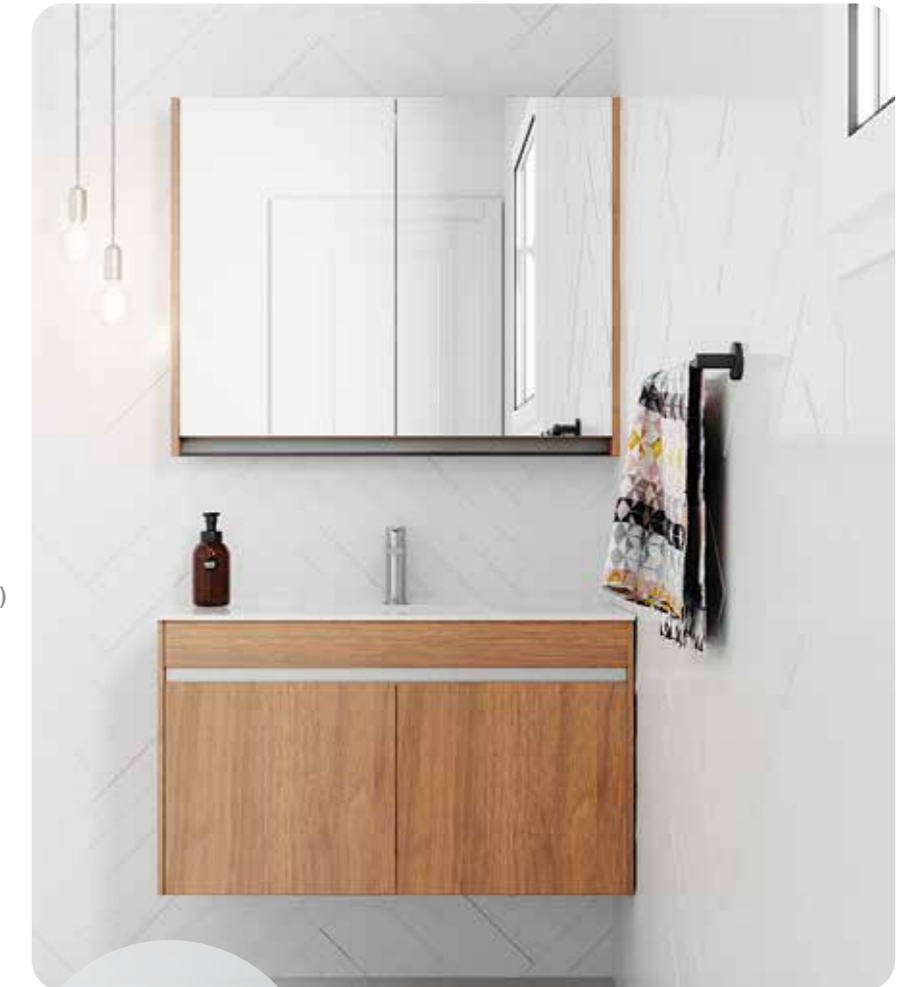

Vanity Extras
→ LED strip lighting
→ Internal drawer lighting
→ In drawer Power Point

900 wall hung in Polytec Florentine Walnut finish with Delta China top. Also featuring Ivy 900 mirror cabinet in Polytec Florentine Walnut.