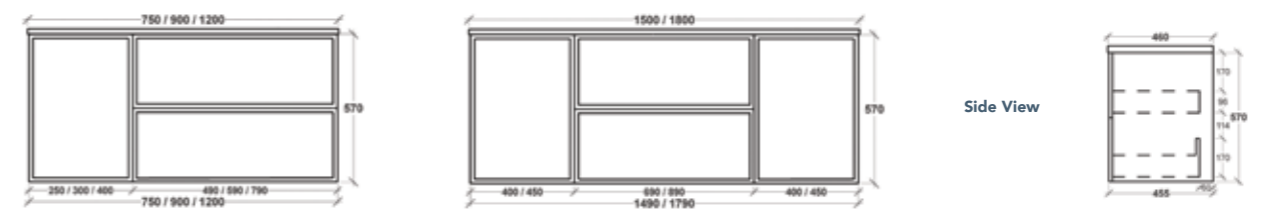

Vanity colours in gloss or satin finish:

*Not available in gloss finish

CONTOUR DELUXE

CONTOUR

CONTOUR DOUBLE DRAWER

CONTOUR SUPREME

SAGE

SUTTON