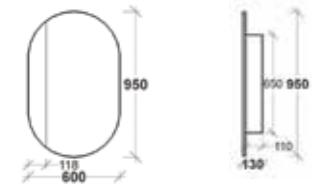

ZION

ECLIPSE

SONOMA

DERWENT

CIRQUE & CIRQUE T2

OVERLAY

OVERLAY MULTI DOOR

OVERLAY BEVEL

OVERLAY SLEEK

SLEEK REFLECT

REFLECT T2

OPERA CABINET

PACIFIC

MAUI MIRROR CABINET

COMMODORE