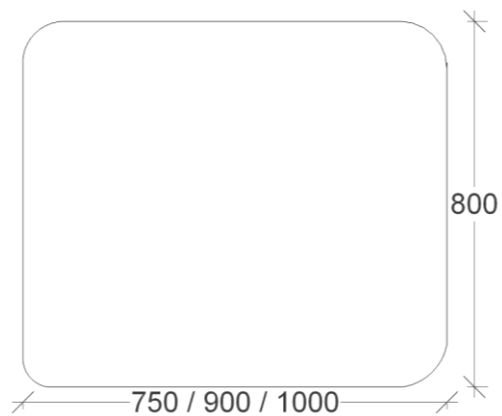

# DERWENT MIRROR SPECIFICATIONS

RIFCO

EST. 1975

FRONT VIEW

ALL SIZES SHOWN ARE NOMINAL & SHOULD BE CHECKED PRIOR TO  
INSTALLATION