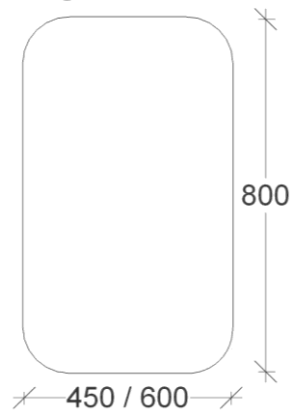

# DERWENT MIRROR SPECIFICATIONS

RIFCO

EST. 1975

FRONT VIEW

ALL SIZES SHOWN ARE NOMINAL & SHOULD BE CHECKED PRIOR TO  
INSTALLATION