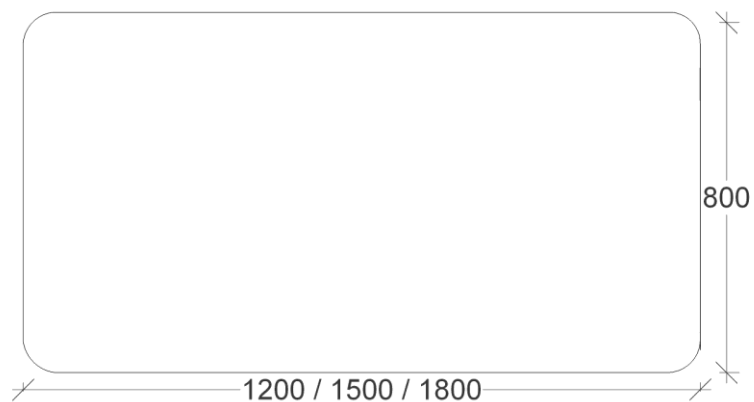

# DERWENT MIRROR SPECIFICATIONS

RIFCO

EST. 1975

FRONT VIEW

ALL SIZES SHOWN ARE NOMINAL & SHOULD BE CHECKED PRIOR TO  
INSTALLATION