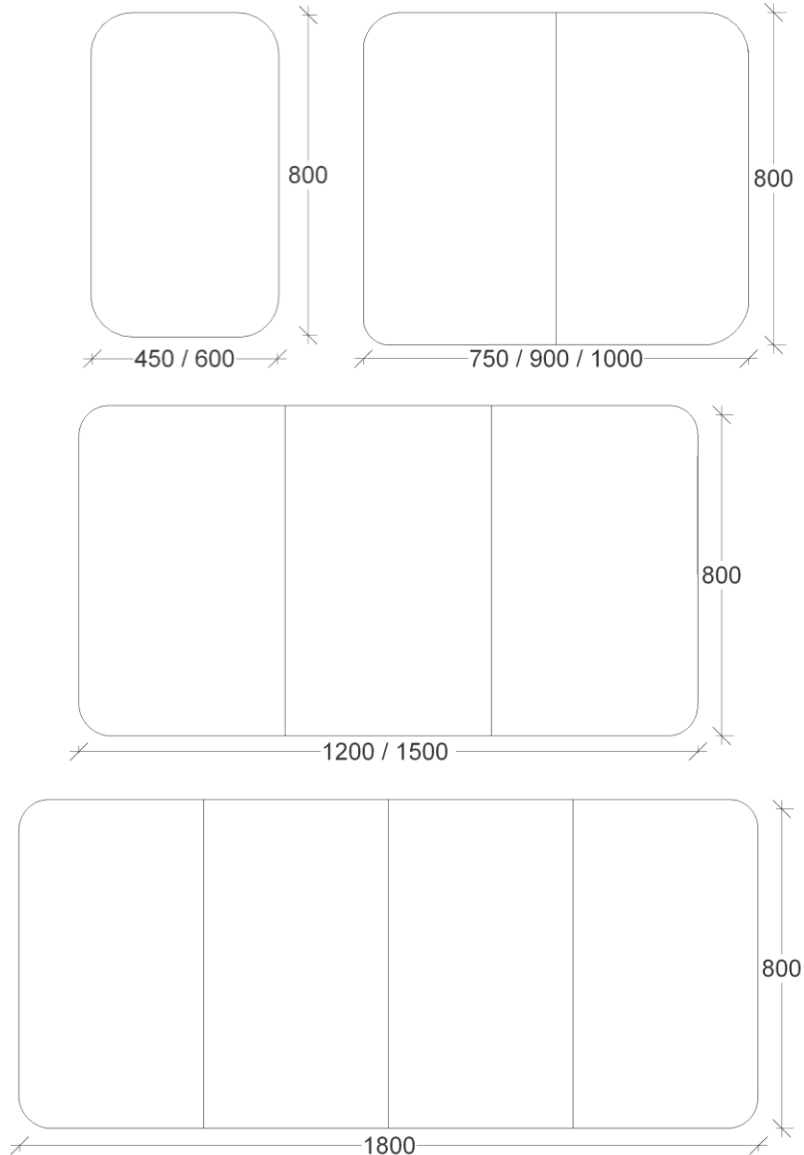

# DERWENT CABINET SPECIFICATIONS

RIFCO

EST. 1975

SIDE VIEW

FRONT VIEW

ALL SIZES SHOWN ARE NOMINAL & SHOULD BE CHECKED PRIOR TO INSTALLATION